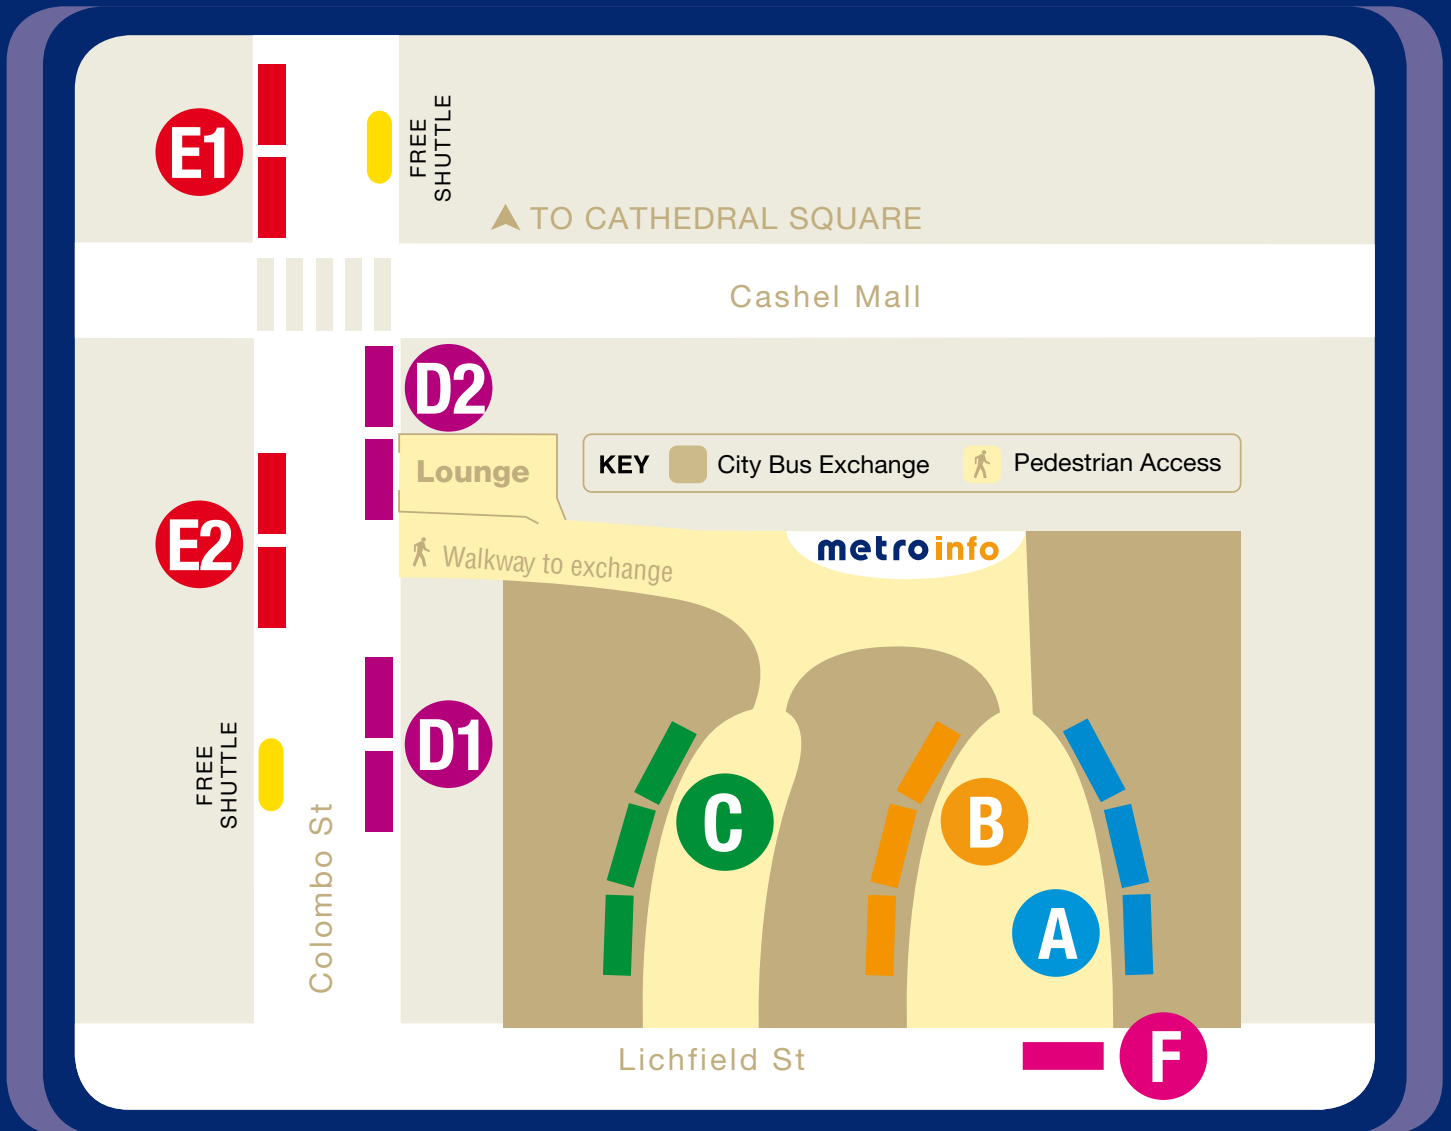

City Bus Exchange Guide

A inside
Drop off point only

- B** inside
- 3 Sumner
 - 5 Hornby - Southshore
 - 20 Burnside - Barrington
 - 22 Spreydon
 - 23 Hyde Park - Woolston
 - 40 Wainoni
 - 81 Lincoln
 - 83 Hei Hei
 - 84 Russley
 - 520 Burnham

C inside

- 3 Airport via Avonhead
- 7 Halswell - Queenspark
- 22 Redwood
- 35 Riccarton - Heathcote
- 51 Tower Junction - Aranui
- 83 Burwood
- 84 Avondale

F roadside

- 29 Airport via Fendalton

D1 roadside

- 8 Hoon Hay
- 11 Westmorland
- 12 Murray Aynsley
- 14 Dyers Pass
- 15 Beckenham
- 77 Kennedys Bush

D2 roadside

- 10 Cashmere
- 18 Huntsbury
- 21 Ilam
- 28 Lyttelton

E1 roadside

- 8 Casebrook
- 11 Styx Mill
- 12 Northwood
- 14 Harewood
- 15 Bishopdale
- 16 Belfast
- 60 Parklands

E2 roadside

- 9 Wairakei
- 10 Airport
- 18 St Albans
- 21 Mt Pleasant
- 45 North Shore
- 46 Marshland
- 90 Rangiora
- 92 Rangiora via Woodend & Waikuku