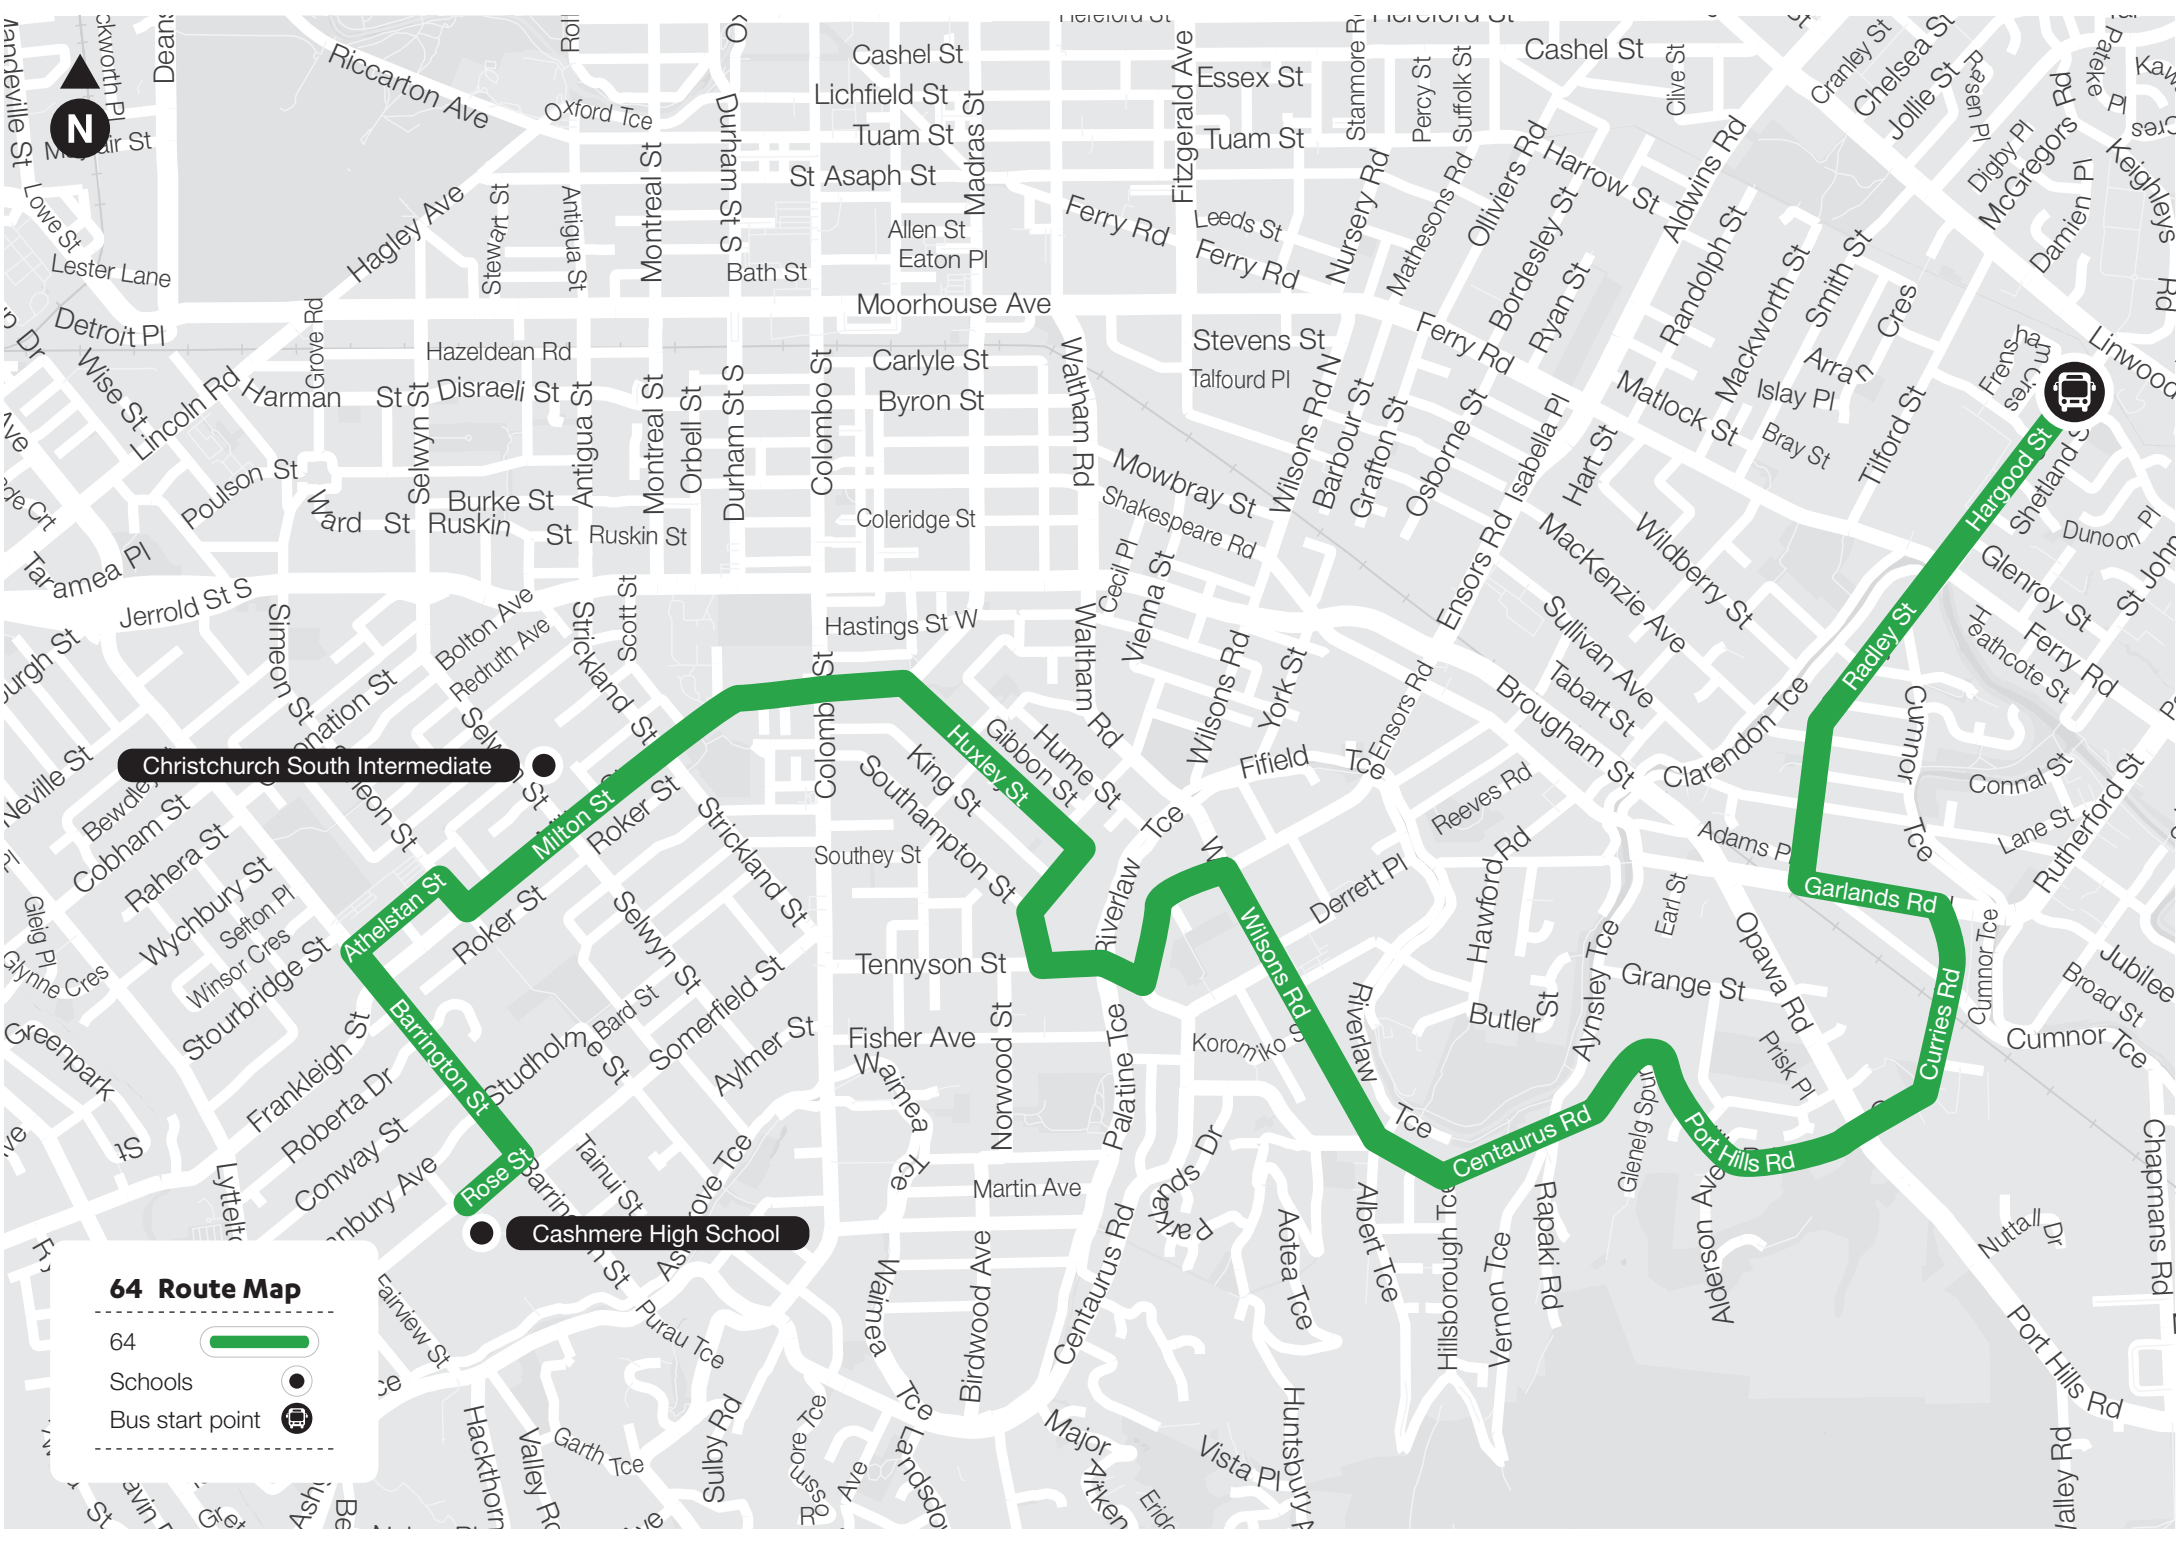

Cashmere High School

641 Woolston

Morning Trip	Mon-Fri	Afternoon Trip	M/T/Th/F	Wed only
Hargood St near Clydesdale St	8.00am	Cashmere High School (Rose St)	3.20pm	2.40pm
St Martins Shops	8.13am	St Martins Shops	3.36pm	2.56pm
Cashmere High School (Rose St)	8.29am	Hargood St near Clydesdale St	3.49pm	3.09pm

Need help?

Give us a call on (03) 366 88 55
or visit metro.co.nz

64 Route Map

- 64 
- Schools 
- Bus start point 

Christchurch South Intermediate

Cashmere High School