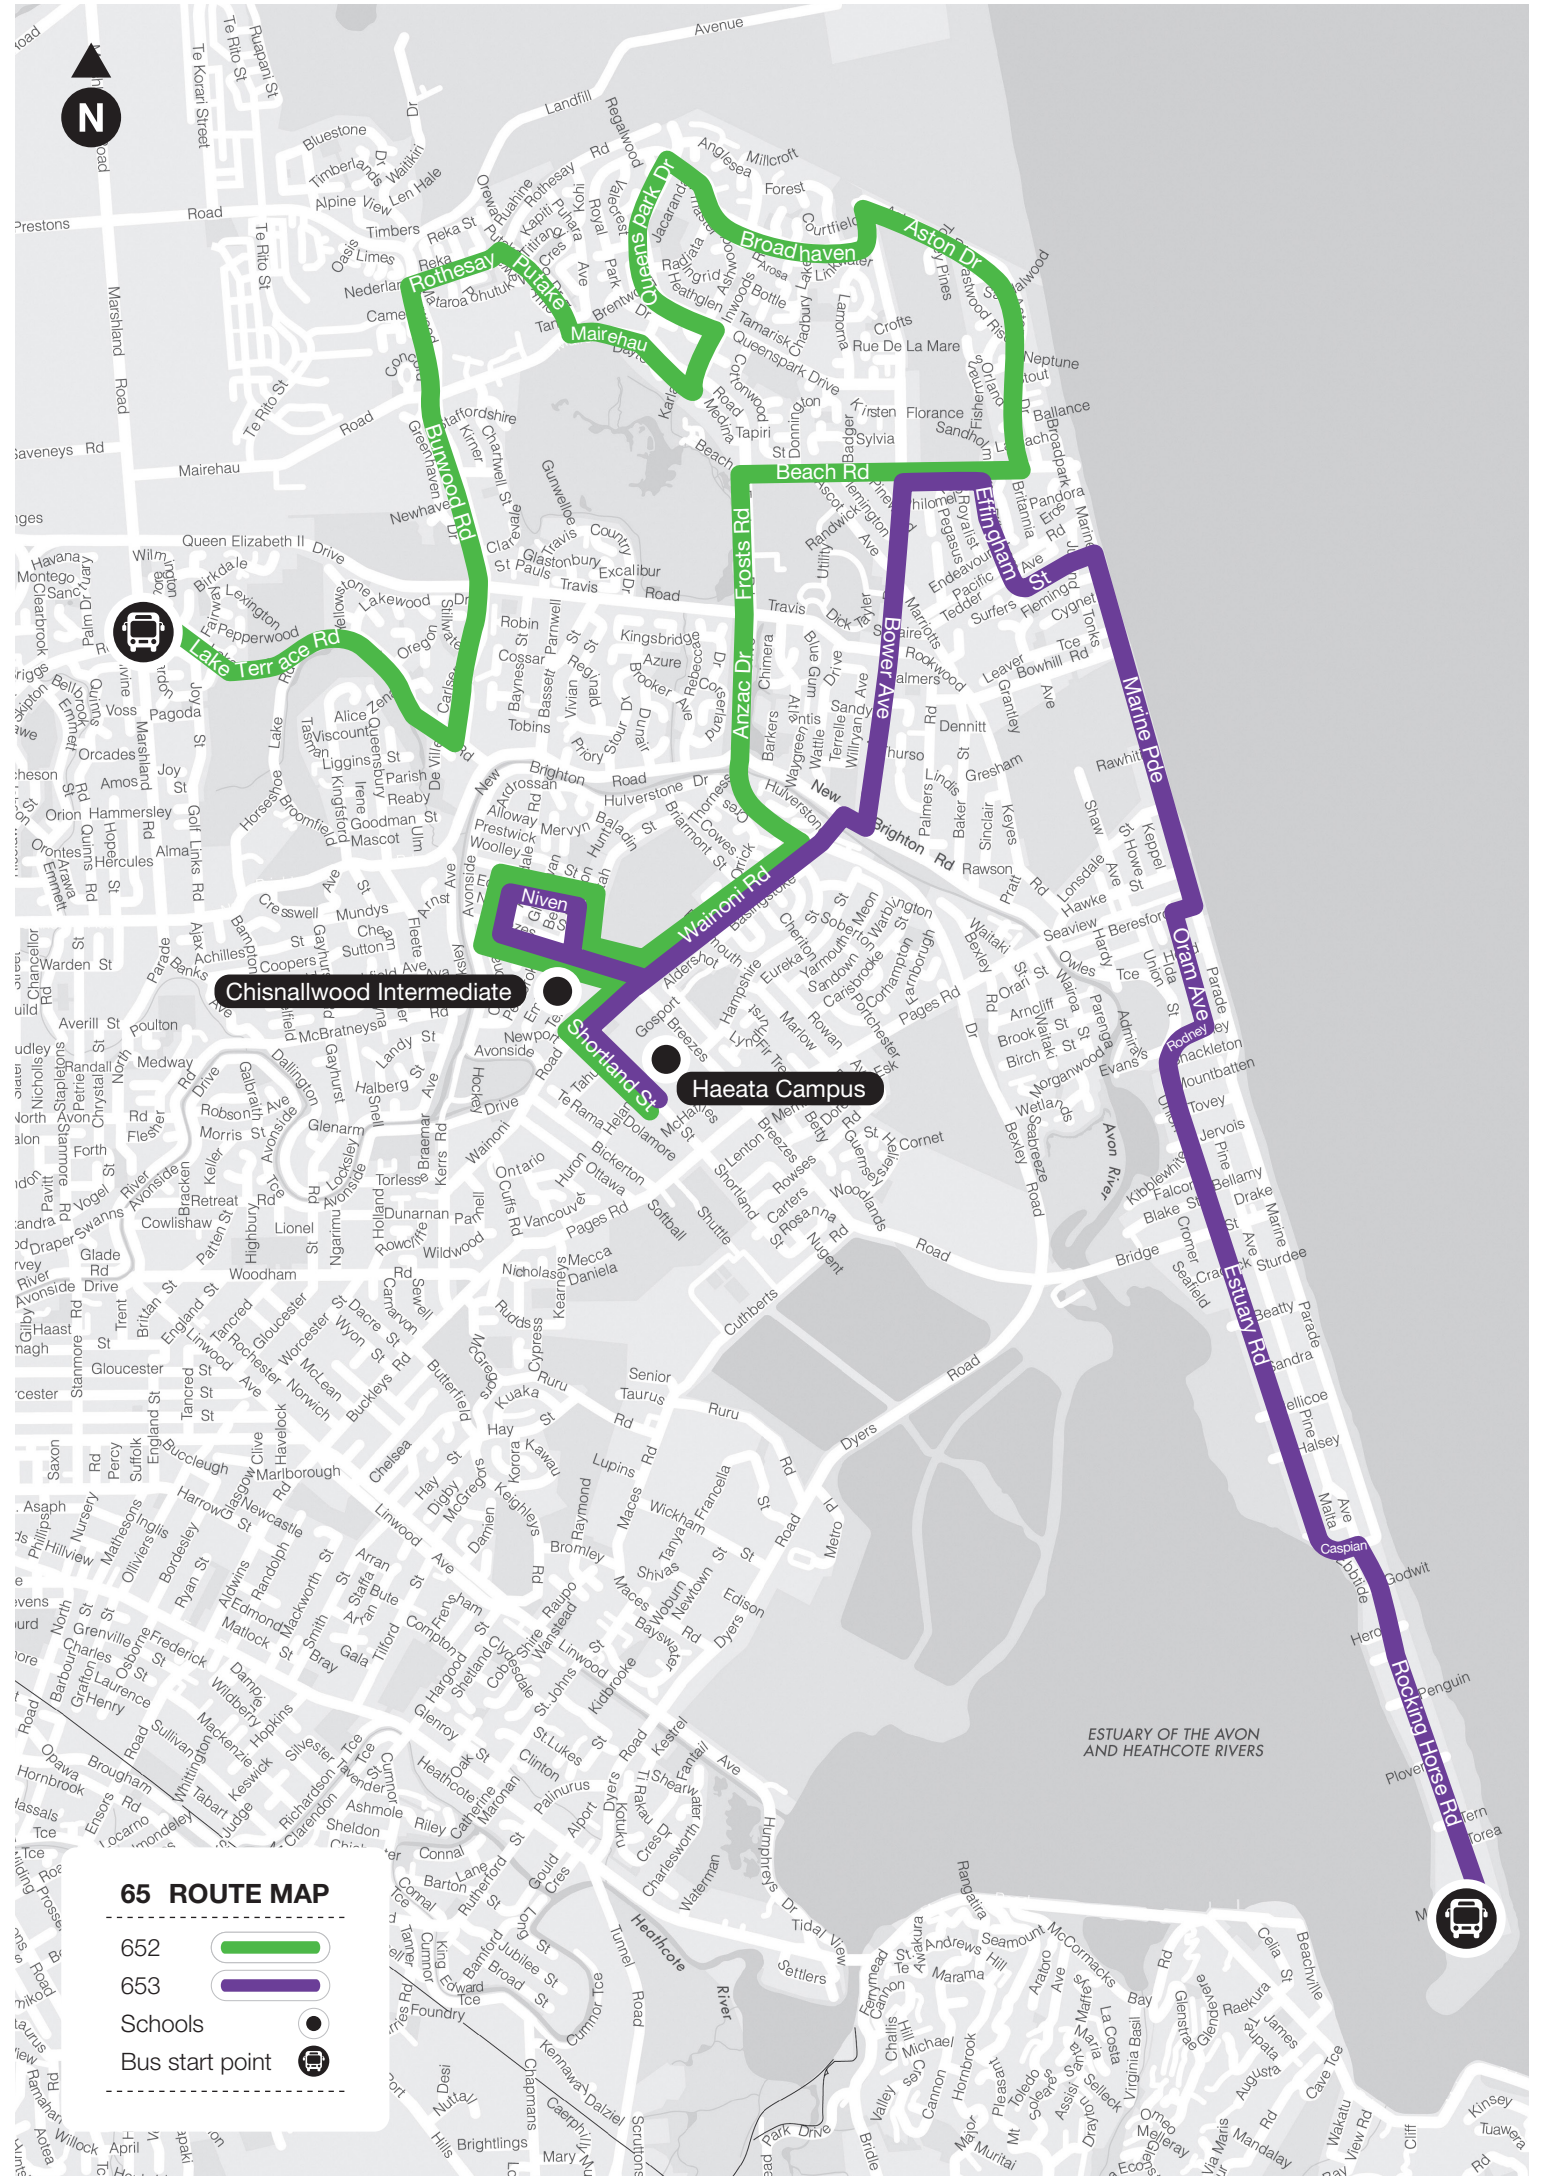

### 652 Queenspark and Burwood

Morning Trip	Mon-Fri
Lake Terrace Rd	7.55am
Burwood Hospital (Burwood Rd)	8.05am
Chisnallwood Intermediate	8.30am
Haeata Campus	8.35am

Afternoon Trip	Mon-Fri
Chisnallwood Intermediate	3.00pm
Haeata Campus	3.05pm
Burwood Hospital (Burwood Rd)	3.40pm
Lake Terrace Rd	3.50pm

### 653 Southshore

Morning Trip	Mon-Fri
Southshore	8.00am
New Brighton	8.10am
Beach Rd/Bower Ave	8.15am
Chisnallwood Intermediate	8.30am
Haeata Campus	8.35am

Afternoon Trip	Mon-Fri
Chisnallwood Intermediate	3.00pm
Haeata Campus	3.05pm
Beach Rd / Bower Ave	3.25pm
New Brighton	3.35pm
Southshore	3.50pm

**Note:**

All students travelling to and from Haeata Campus will be picked up and dropped off on Shortland Street.

**Need help?**

Give us a call on (03) 366 88 55  
or visit [metro.co.nz](https://metro.co.nz)

**Chisnallwood Intermediate**

**Haeata Campus**

**65 ROUTE MAP**

- 652 
- 653 
- Schools 
- Bus start point 

ESTUARY OF THE AVON AND HEATHCOTE RIVERS