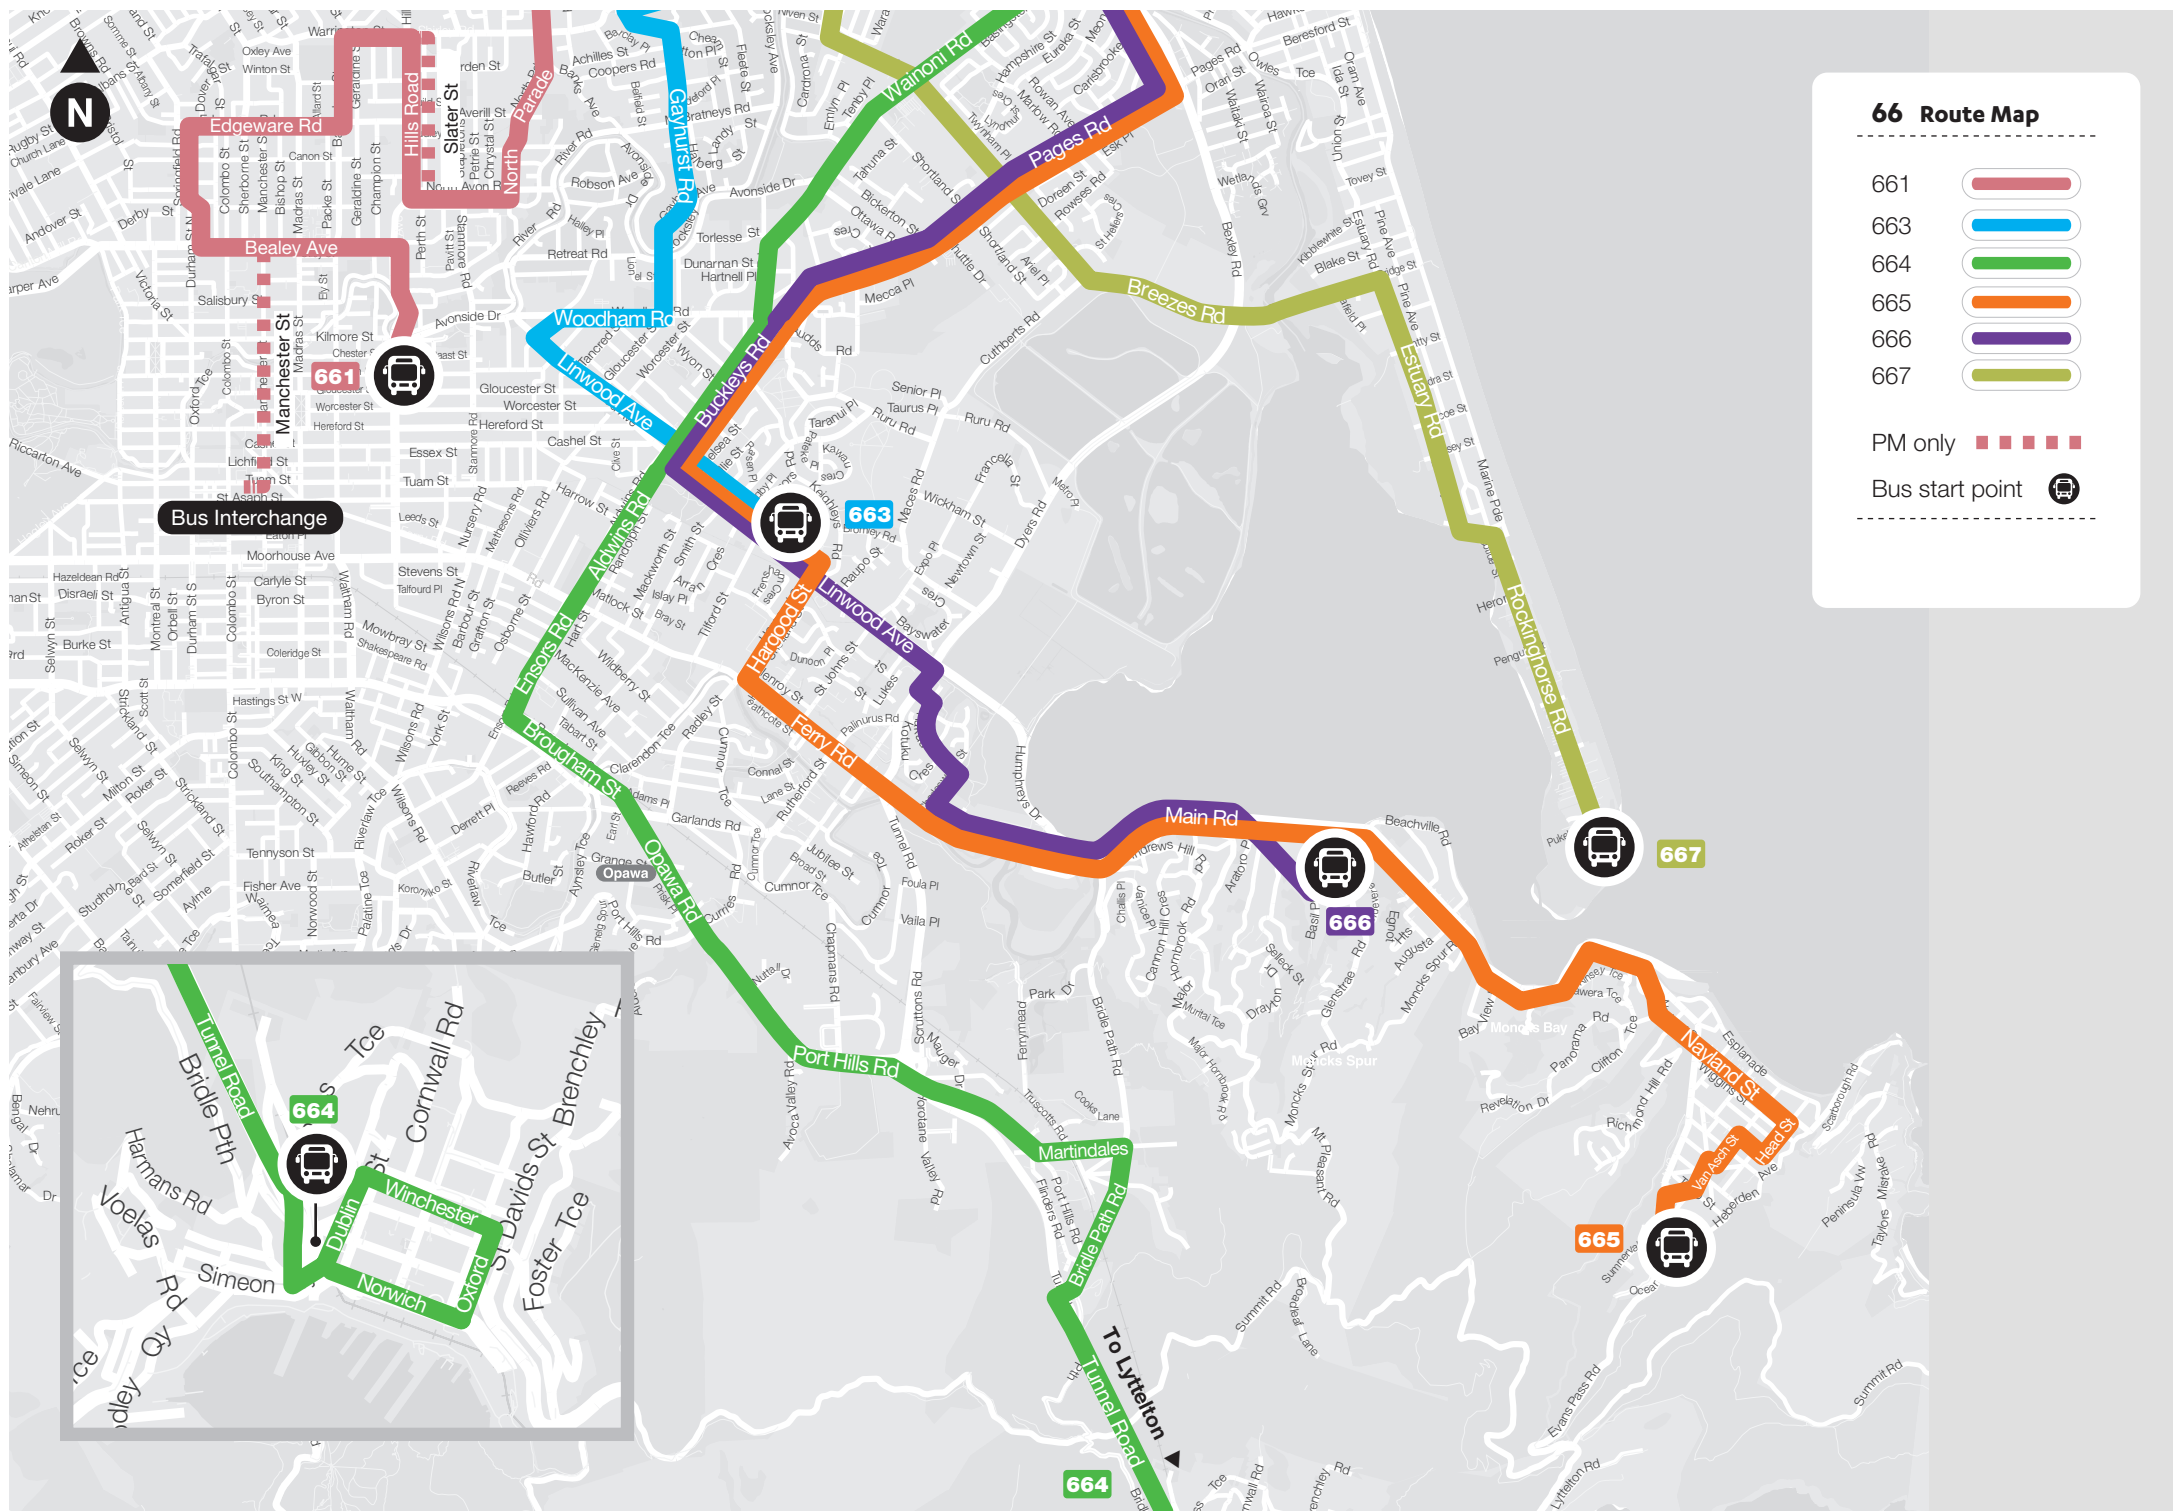

669 Queenspark

Morning Trip	M/T/W/F	Th	Afternoon Trip	M/T/Th	W/F
Prestons Park Drive (near Aviemore Park)	7.45am	7.55am	AGHS & SBHS	3.10pm	2.45pm
Bluestone Drive	7.50am	8.00am	Broadhaven Rd	3.20pm	2.55pm
Broadhaven Rd	8.00am	8.10am	Bluestone Dr	3.30pm	3.05pm
AGHS & SBHS	8.20am	8.30am	Prestons Park Drive (near Aviemore Park)	3.35pm	3.10pm

724 Rangiora

Morning Trip	M/T/W/F	Th	Afternoon Trip	M/T/Th	W/F
Ashley St (Rangiora)	7.00am	7.20am	AGHS & SBHS	3.10pm	2.45pm
Kippenberger Ave (Rangiora)	7.20am	7.40am	Kaipoi	3.40pm	3.15pm
Woodend	7.25am	7.45am	Woodend	3.50pm	3.25pm
Kaipoi	7.35am	7.55am	Kippenberger Ave (Rangiora)	3.55pm	3.30pm
AGHS & SBHS	8.20am	8.30am	Ashley St (Rangiora)	4.20pm	3.55pm

663

666

665

667

66 Route Map

- 661 
- 663 
- 664 
- 665 
- 666 
- 667 

PM only 

Bus start point 

66 Route Map

668 

724 

Bus start point 