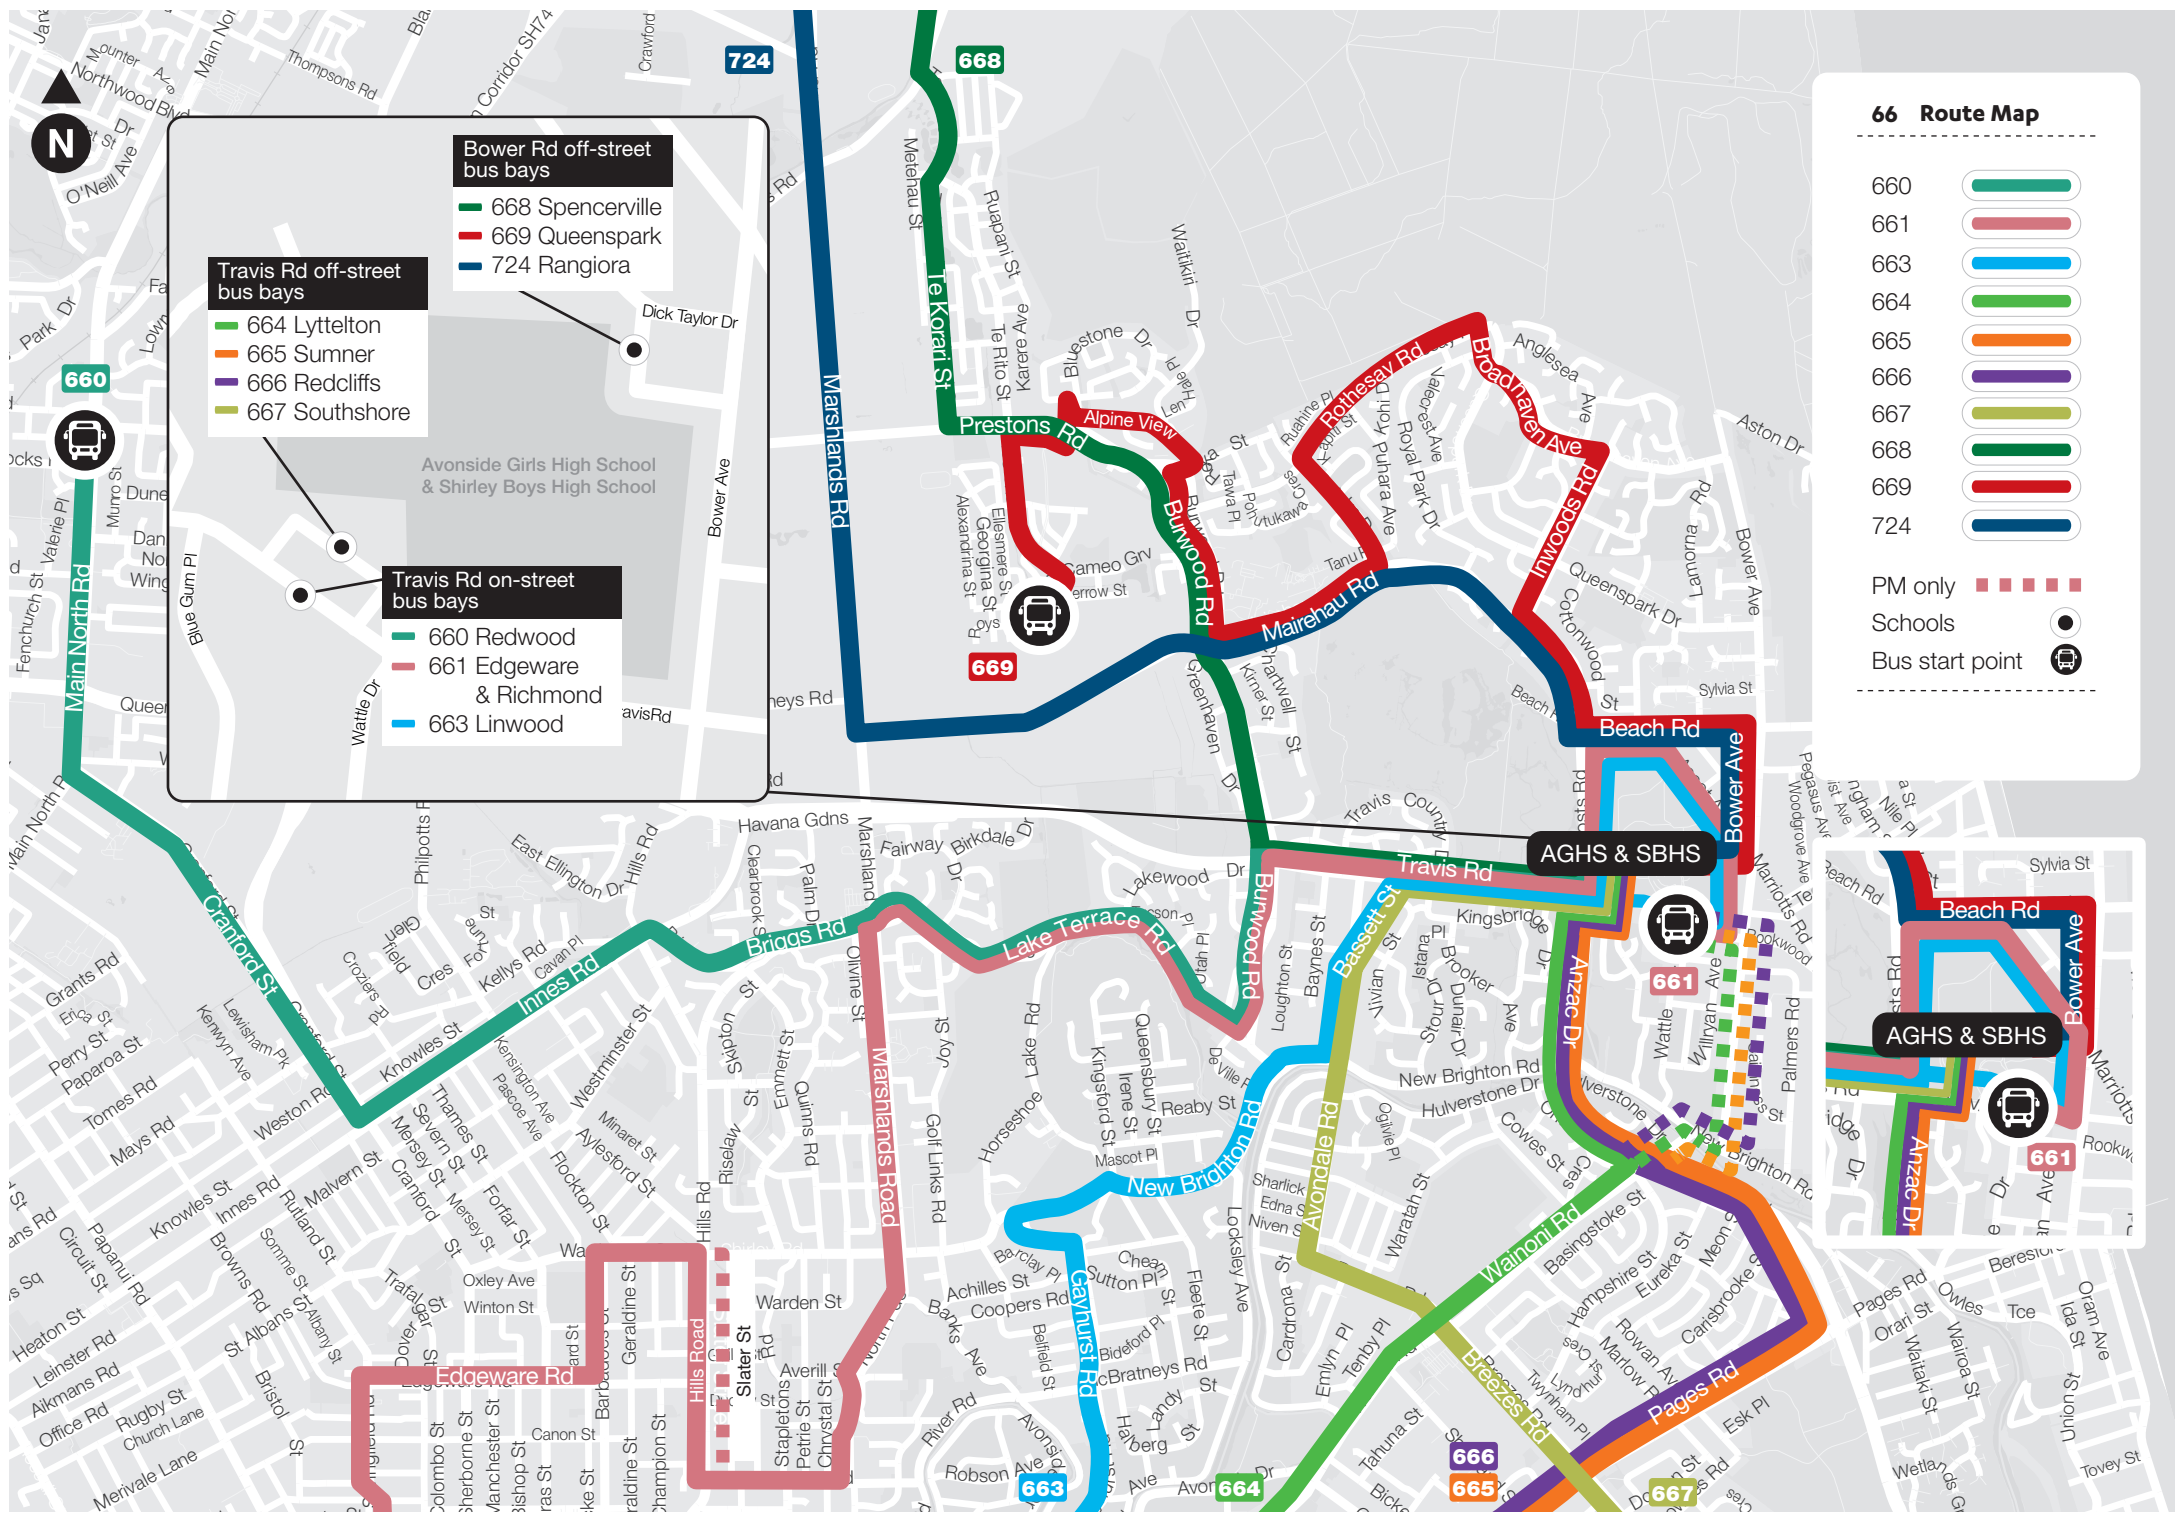

66 Route Map

- 660
- 661
- 663
- 664
- 665
- 666
- 667
- 668
- 669
- 724

- PM only
- Schools
- Bus start point

Travis Rd off-street bus bays

- 664 Lyttelton
- 665 Sumner
- 666 Redcliffs
- 667 Southshore

Bower Rd off-street bus bays

- 668 Spencerville
- 669 Queenspark
- 724 Rangiora

Travis Rd on-street bus bays

- 660 Redwood
- 661 Edgeware & Richmond
- 663 Linwood

AGHS & SBHS

AGHS & SBHS

724

668

660

669

661

661

663

666

665

667