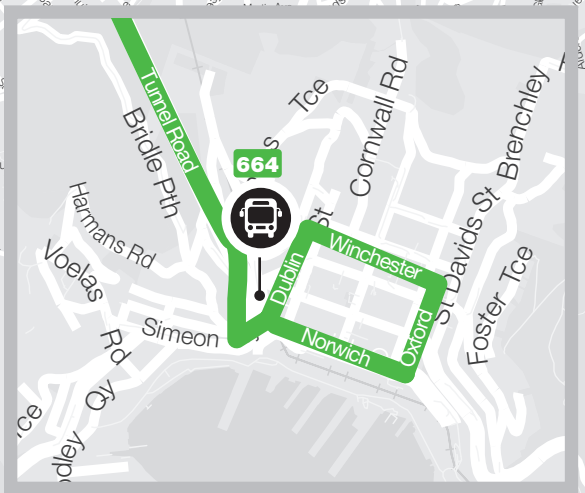

663 Linwood

Morning Trip	M/T/W/F	Th	Afternoon Trip	M/T/Th	W/F
Eastgate Shopping Centre	8.00am	8.10am	AGHS & SBHS	3.10pm	2.45pm
Gayhurst Rd (near Coopers Rd)	8.10am	8.20am	Gayhurst Rd (near Coopers Rd)	3.20pm	2.55pm
AGHS & SBHS	8.20am	8.30am	Eastgate Shopping Centre	3.30pm	3.05pm

- 664 Lyttelton
- 665 Sumner
- 666 Redcliffs
- 667 Southshore

Bower Rd off-street bus bays

- 668 Spencerville
- 669 Queenspark
- 724 Rangiora

Travis Rd on-street bus bays

- 660 Redwood
- 661 Edgeware & Richmond
- 663 Linwood

663

666

665

667

66 Route Map

- 661 
- 663 
- 664 
- 665 
- 666 
- 667 

PM only 

Bus start point 

66 Route Map

668 

724 

Bus start point 