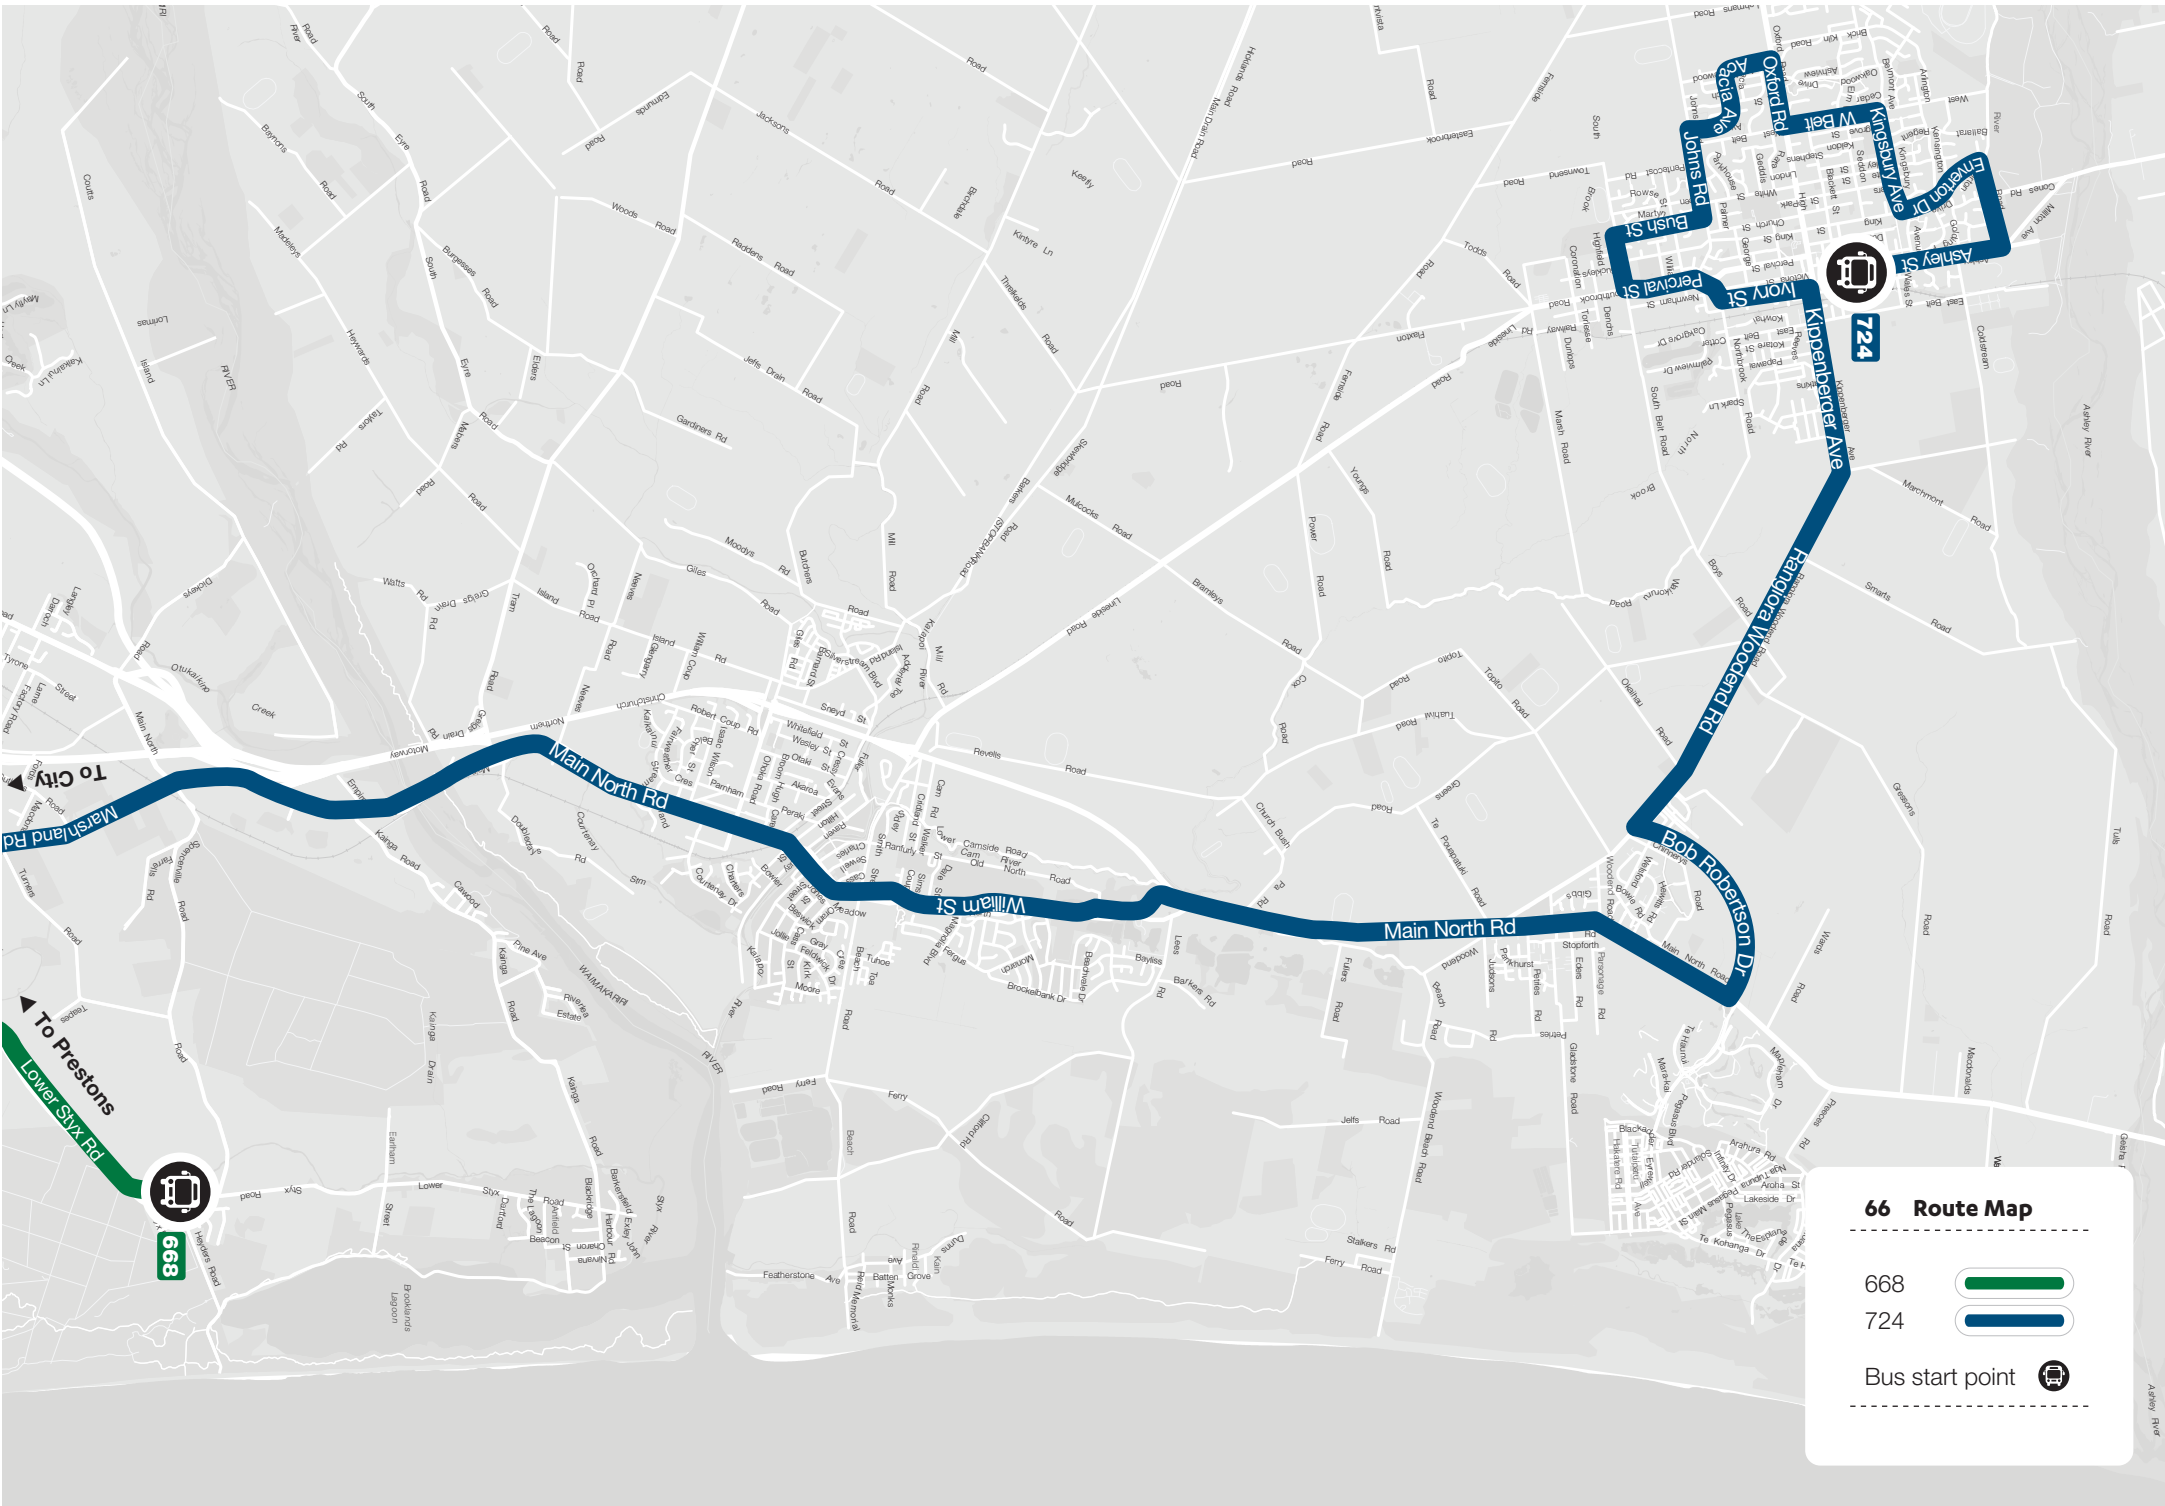

669 Queenspark

Morning Trip	M/T/W/F	Th	Afternoon Trip	M/T/Th	W/F
Prestons Park Drive (near Aviemore Park)	7.45am	7.55am	AGHS & SBHS	3.10pm	2.45pm
Bluestone Drive	7.50am	8.00am	Broadhaven Rd	3.20pm	2.55pm
Broadhaven Rd	8.00am	8.10am	Bluestone Dr	3.30pm	3.05pm
AGHS & SBHS	8.20am	8.30am	Prestons Park Drive (near Aviemore Park)	3.35pm	3.10pm

724 Rangiora

Morning Trip	M/T/W/F	Th	Afternoon Trip	M/T/Th	W/F
Ashley St (Rangiora)	7.00am	7.20am	AGHS & SBHS	3.10pm	2.45pm
Kippenberger Ave (Rangiora)	7.20am	7.40am	Kaipoi	3.40pm	3.15pm
Woodend	7.25am	7.45am	Woodend	3.50pm	3.25pm
Kaipoi	7.35am	7.55am	Kippenberger Ave (Rangiora)	3.55pm	3.30pm
AGHS & SBHS	8.20am	8.30am	Ashley St (Rangiora)	4.20pm	3.55pm

663

666

665

667

66 Route Map

- 661 
- 663 
- 664 
- 665 
- 666 
- 667 

PM only 

Bus start point 

66 Route Map

668 

724 

Bus start point 