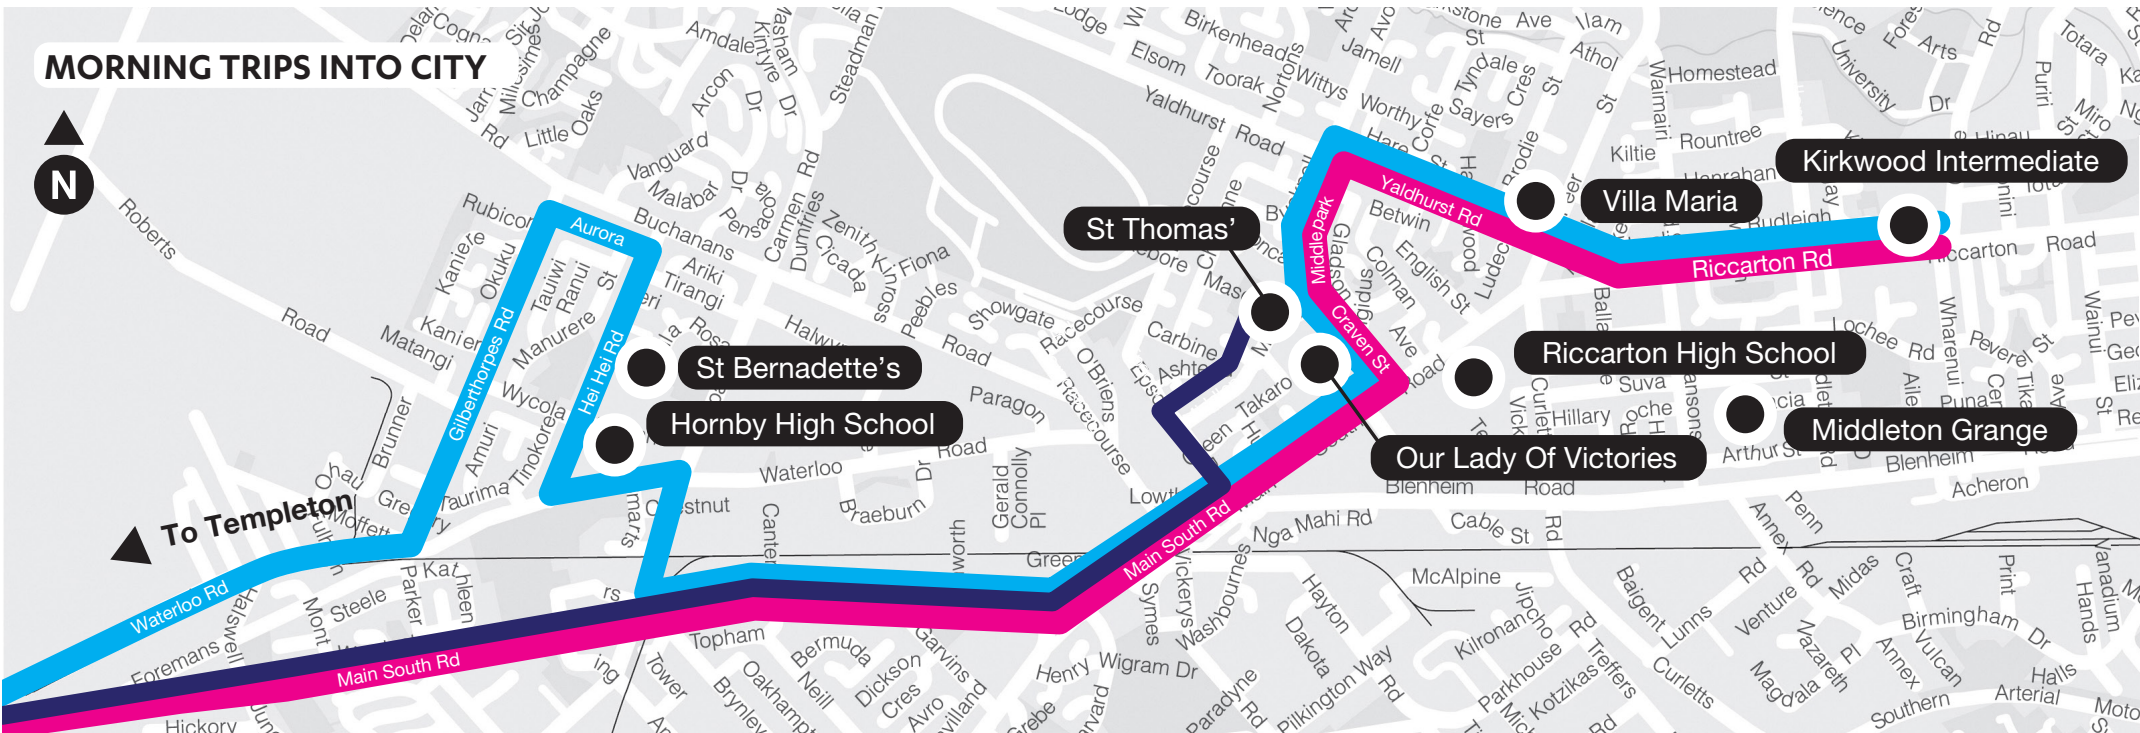

Students travelling from Hornby High School can take route 5 service from the Hub Hornby to travel home.

672 Rolleston To Upper Riccarton

Morning Trip	Mon-Fri
Lowes Rd (Brookside Park)	7.20am
Faringdon Centre (Faringdon Blvd)	7.27am
Branthwaite Drive	7.33am
Kidman St (Rolleston)*	7.48am
Riccarton High School	8.10am
Villa Maria College	8.14am
Kirkwood Intermediate	8.20am

Kirkwood Intermediate students can use the 673 service from Riccarton Rd in the afternoons to travel home.

673 Upper Riccarton To Rolleston

Afternoon Trip Only	Mon-Fri
Riccarton Rd near Bartlett St	3.00pm
Kirkwood Intermediate (Riccarton Rd near Paeroa St)	3.10pm
Hornby	3.25pm
Templeton	3.35pm
Kidman St (Rolleston)	3.50pm
Branthwaite Drive	4.00pm
Faringdon Centre (Lansdowne Way)	4.05pm
Lowes Rd (Brookside Park)	4.10pm

Ledbury Dr

Brookside Rd

Walker Rd

Duns Crossing

Two Chain Rd

Aylesbury Rd

Godley Rd

Godley Rd

Godley Rd

67 Route Map

671 AM

672

673

674

Bus start point

67 Route Map