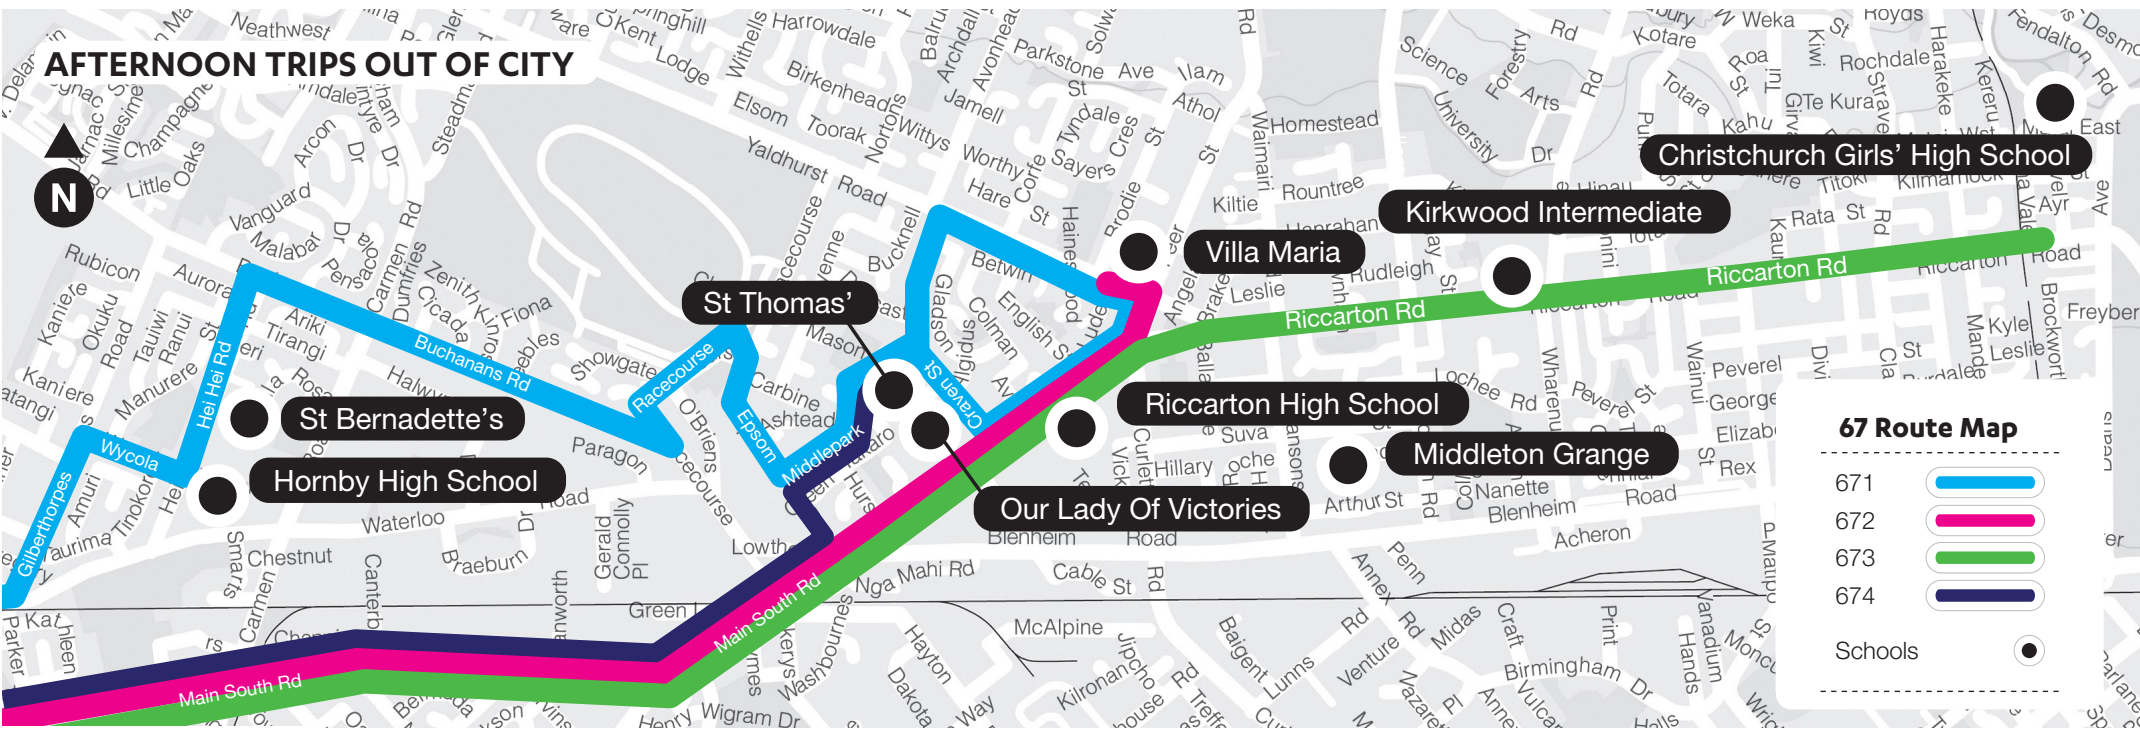

Students travelling from Hornby High School can take route 5 service from the Hub Hornby to travel home.

672 Rolleston To Upper Riccarton

Morning Trip	Mon-Fri
Lowes Rd (Brookside Park)	7.20am
Faringdon Centre (Faringdon Blvd)	7.27am
Branthwaite Drive	7.33am
Kidman St (Rolleston)*	7.48am
Riccarton High School	8.10am
Villa Maria College	8.14am
Kirkwood Intermediate	8.20am

Kirkwood Intermediate students can use the 673 service from Riccarton Rd in the afternoons to travel home.

673 Upper Riccarton To Rolleston

Afternoon Trip Only	Mon-Fri
Riccarton Rd near Bartlett St	3.00pm
Kirkwood Intermediate (Riccarton Rd near Paeroa St)	3.10pm
Hornby	3.25pm
Templeton	3.35pm
Kidman St (Rolleston)	3.50pm
Branthwaite Drive	4.00pm
Faringdon Centre (Lansdowne Way)	4.05pm
Lowes Rd (Brookside Park)	4.10pm

Ledbury Dr

Brookside Rd

Walker Rd

Duns Crossing

Two Chain Rd

Aylesbury Rd

Godley Rd

Godley Rd

Godley Rd

67 Route Map

671 AM

672

673

674

Bus start point

67 Route Map