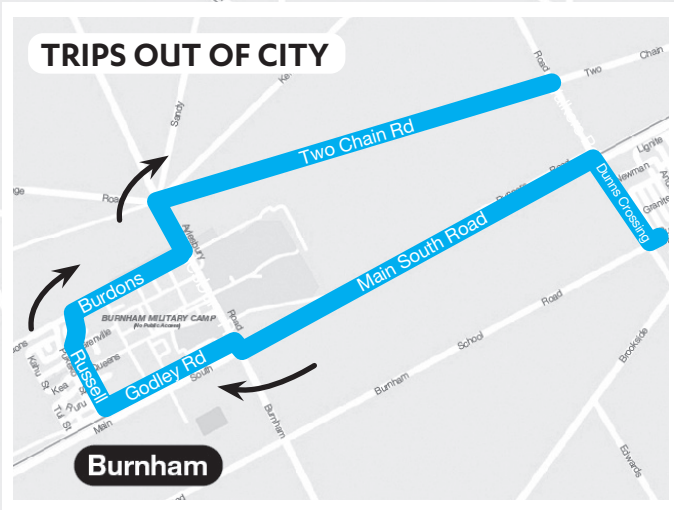

Students travelling from Hornby High School can take route 5 service from the Hub Hornby to travel home.

672 Rolleston To Upper Riccarton

Morning Trip	Mon-Fri
Lowes Rd (Brookside Park)	7.20am
Faringdon Centre (Faringdon Blvd)	7.27am
Branthwaite Drive	7.33am
Kidman St (Rolleston)*	7.48am
Riccarton High School	8.10am
Villa Maria College	8.14am
Kirkwood Intermediate	8.20am

Kirkwood Intermediate students can use the 673 service from Riccarton Rd in the afternoons to travel home.

673 Upper Riccarton To Rolleston

Afternoon Trip Only	Mon-Fri
Riccarton Rd near Bartlett St	3.00pm
Kirkwood Intermediate (Riccarton Rd near Paeroa St)	3.10pm
Hornby	3.25pm
Templeton	3.35pm
Kidman St (Rolleston)	3.50pm
Branthwaite Drive	4.00pm
Faringdon Centre (Lansdowne Way)	4.05pm
Lowes Rd (Brookside Park)	4.10pm

Afternoon Trip	Mon-Fri
St Thomas's School	2.45pm
Kidman Street (Rolleston)	3.09pm
Branthwaite Drive	3.22pm
Faringdon Centre (Faringdon Blvd)	3.28pm

Need help?

Give us a call on (03) 366 88 55
 or visit metro.co.nz

BURNHAM AND ROLLESTON MORNINGS AND AFTERNOONS

TRIPS OUT OF CITY

Islington

To Hornby

Templeton

Christchurch Southern Motorway

Jones Rd

Main South Rd