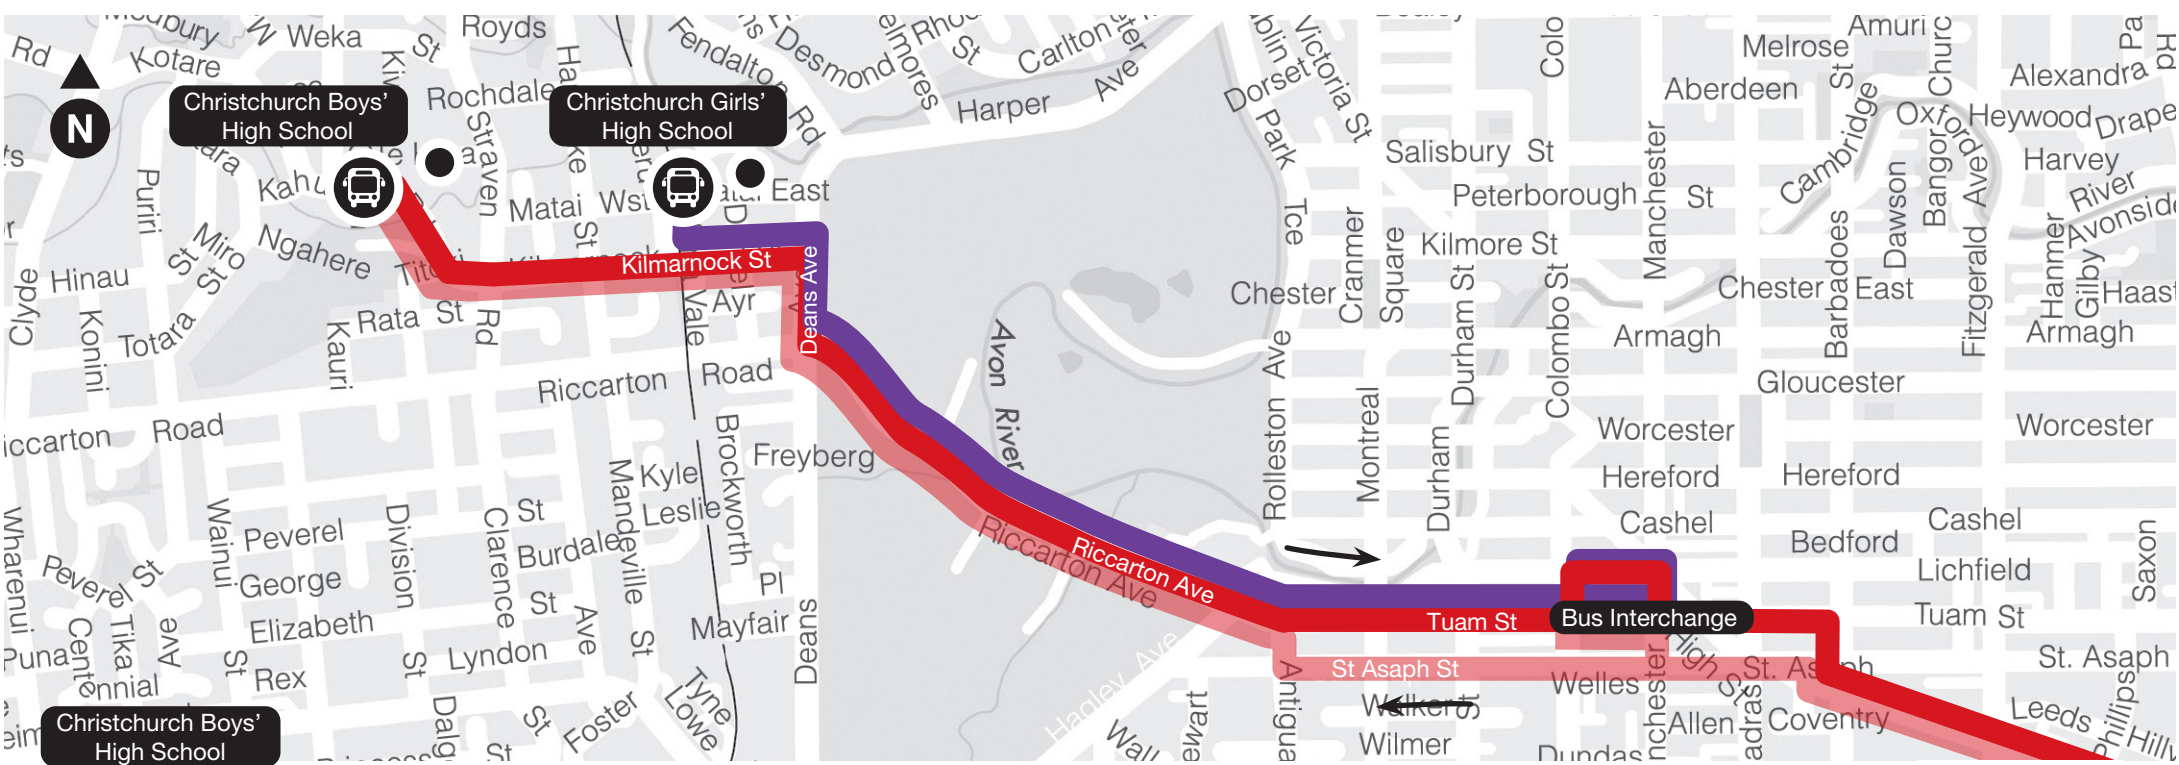

Christchurch Boys' and Girls' High Schools

683 Bus Interchange

Afternoon Trip	M/T/Th/F	Wed Only
Christchurch Girls' High School	2.50pm	2.40pm
Bus Interchange	3.05pm	2.55pm

The 683 is PM only

684 Sumner

Morning Trip	Mon-Fri	Afternoon Trip	M/T/Th/F	Wed Only
Sumner	7.25am	Christchurch Boys' High School (Kahu Road)	3.10pm	2.40pm
Main Rd (Redcliffs)	7.35am	Christchurch Girls' High School (Kilmarnock St)	3.12pm	2.42pm
Ferry Rd (Ferrymead)	7.42am	Bus Interchange	3.27pm	2.57pm
Catholic Cathedral College (outside bus depot)	8.00am	Catholic Cathedral College (outside bus depot)	3.33pm	3.03pm
Bus Interchange	8.05am	Ferry Rd (Ferrymead)	3.45pm	3.15pm
Christchurch Girls' High School (Kilmarnock St)	8.20am	Main Rd (Redcliffs)	3.55pm	3.25pm
Christchurch Boys' High School (Kahu Road)	8.25am	Sumner	4.05pm	3.35pm

Need help?

Give us a call on (03) 366 88 55
or visit metro.co.nz

68 Route Map

- 683 
- 684 am only 
- 684 pm only 
- School stops 
- Bus start point 