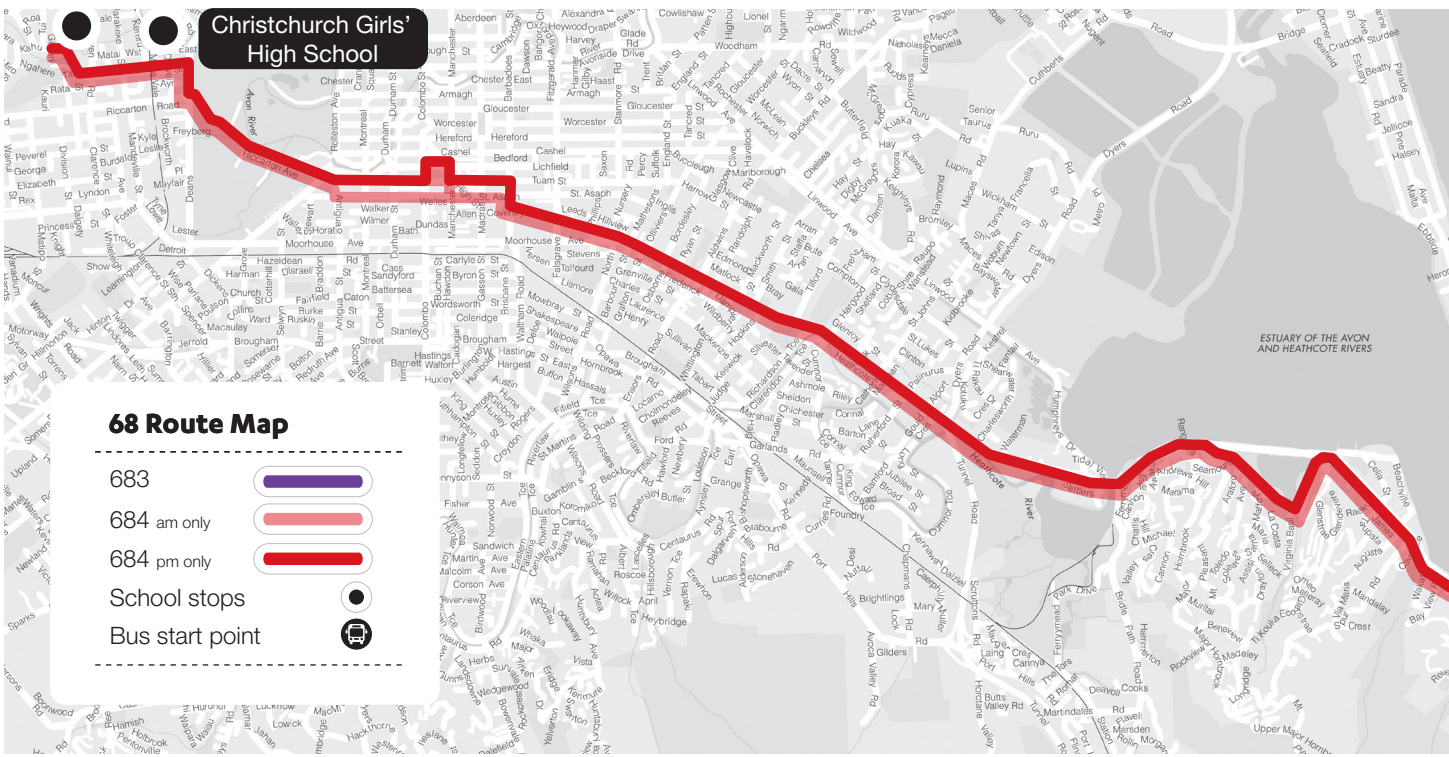

Christchurch Boys' and Girls' High Schools

683 Bus Interchange

Afternoon Trip	M/T/Th/F	Wed Only
Christchurch Girls' High School	2.50pm	2.40pm
Bus Interchange	3.05pm	2.55pm

The 683 is PM only

684 Sumner

Morning Trip	Mon-Fri	Afternoon Trip	M/T/Th/F	Wed Only
Sumner	7.25am	Christchurch Boys' High School (Kahu Road)	3.10pm	2.40pm
Main Rd (Redcliffs)	7.35am	Christchurch Girls' High School (Kilmarnock St)	3.12pm	2.42pm
Ferry Rd (Ferrymead)	7.42am	Bus Interchange	3.27pm	2.57pm
Catholic Cathedral College (outside bus depot)	8.00am	Catholic Cathedral College (outside bus depot)	3.33pm	3.03pm
Bus Interchange	8.05am	Ferry Rd (Ferrymead)	3.45pm	3.15pm
Christchurch Girls' High School (Kilmarnock St)	8.20am	Main Rd (Redcliffs)	3.55pm	3.25pm
Christchurch Boys' High School (Kahu Road)	8.25am	Sumner	4.05pm	3.35pm

Need help?

Give us a call on (03) 366 88 55
or visit metro.co.nz

68 Route Map

- 683 
- 684 am only 
- 684 pm only 
- School stops 
- Bus start point 