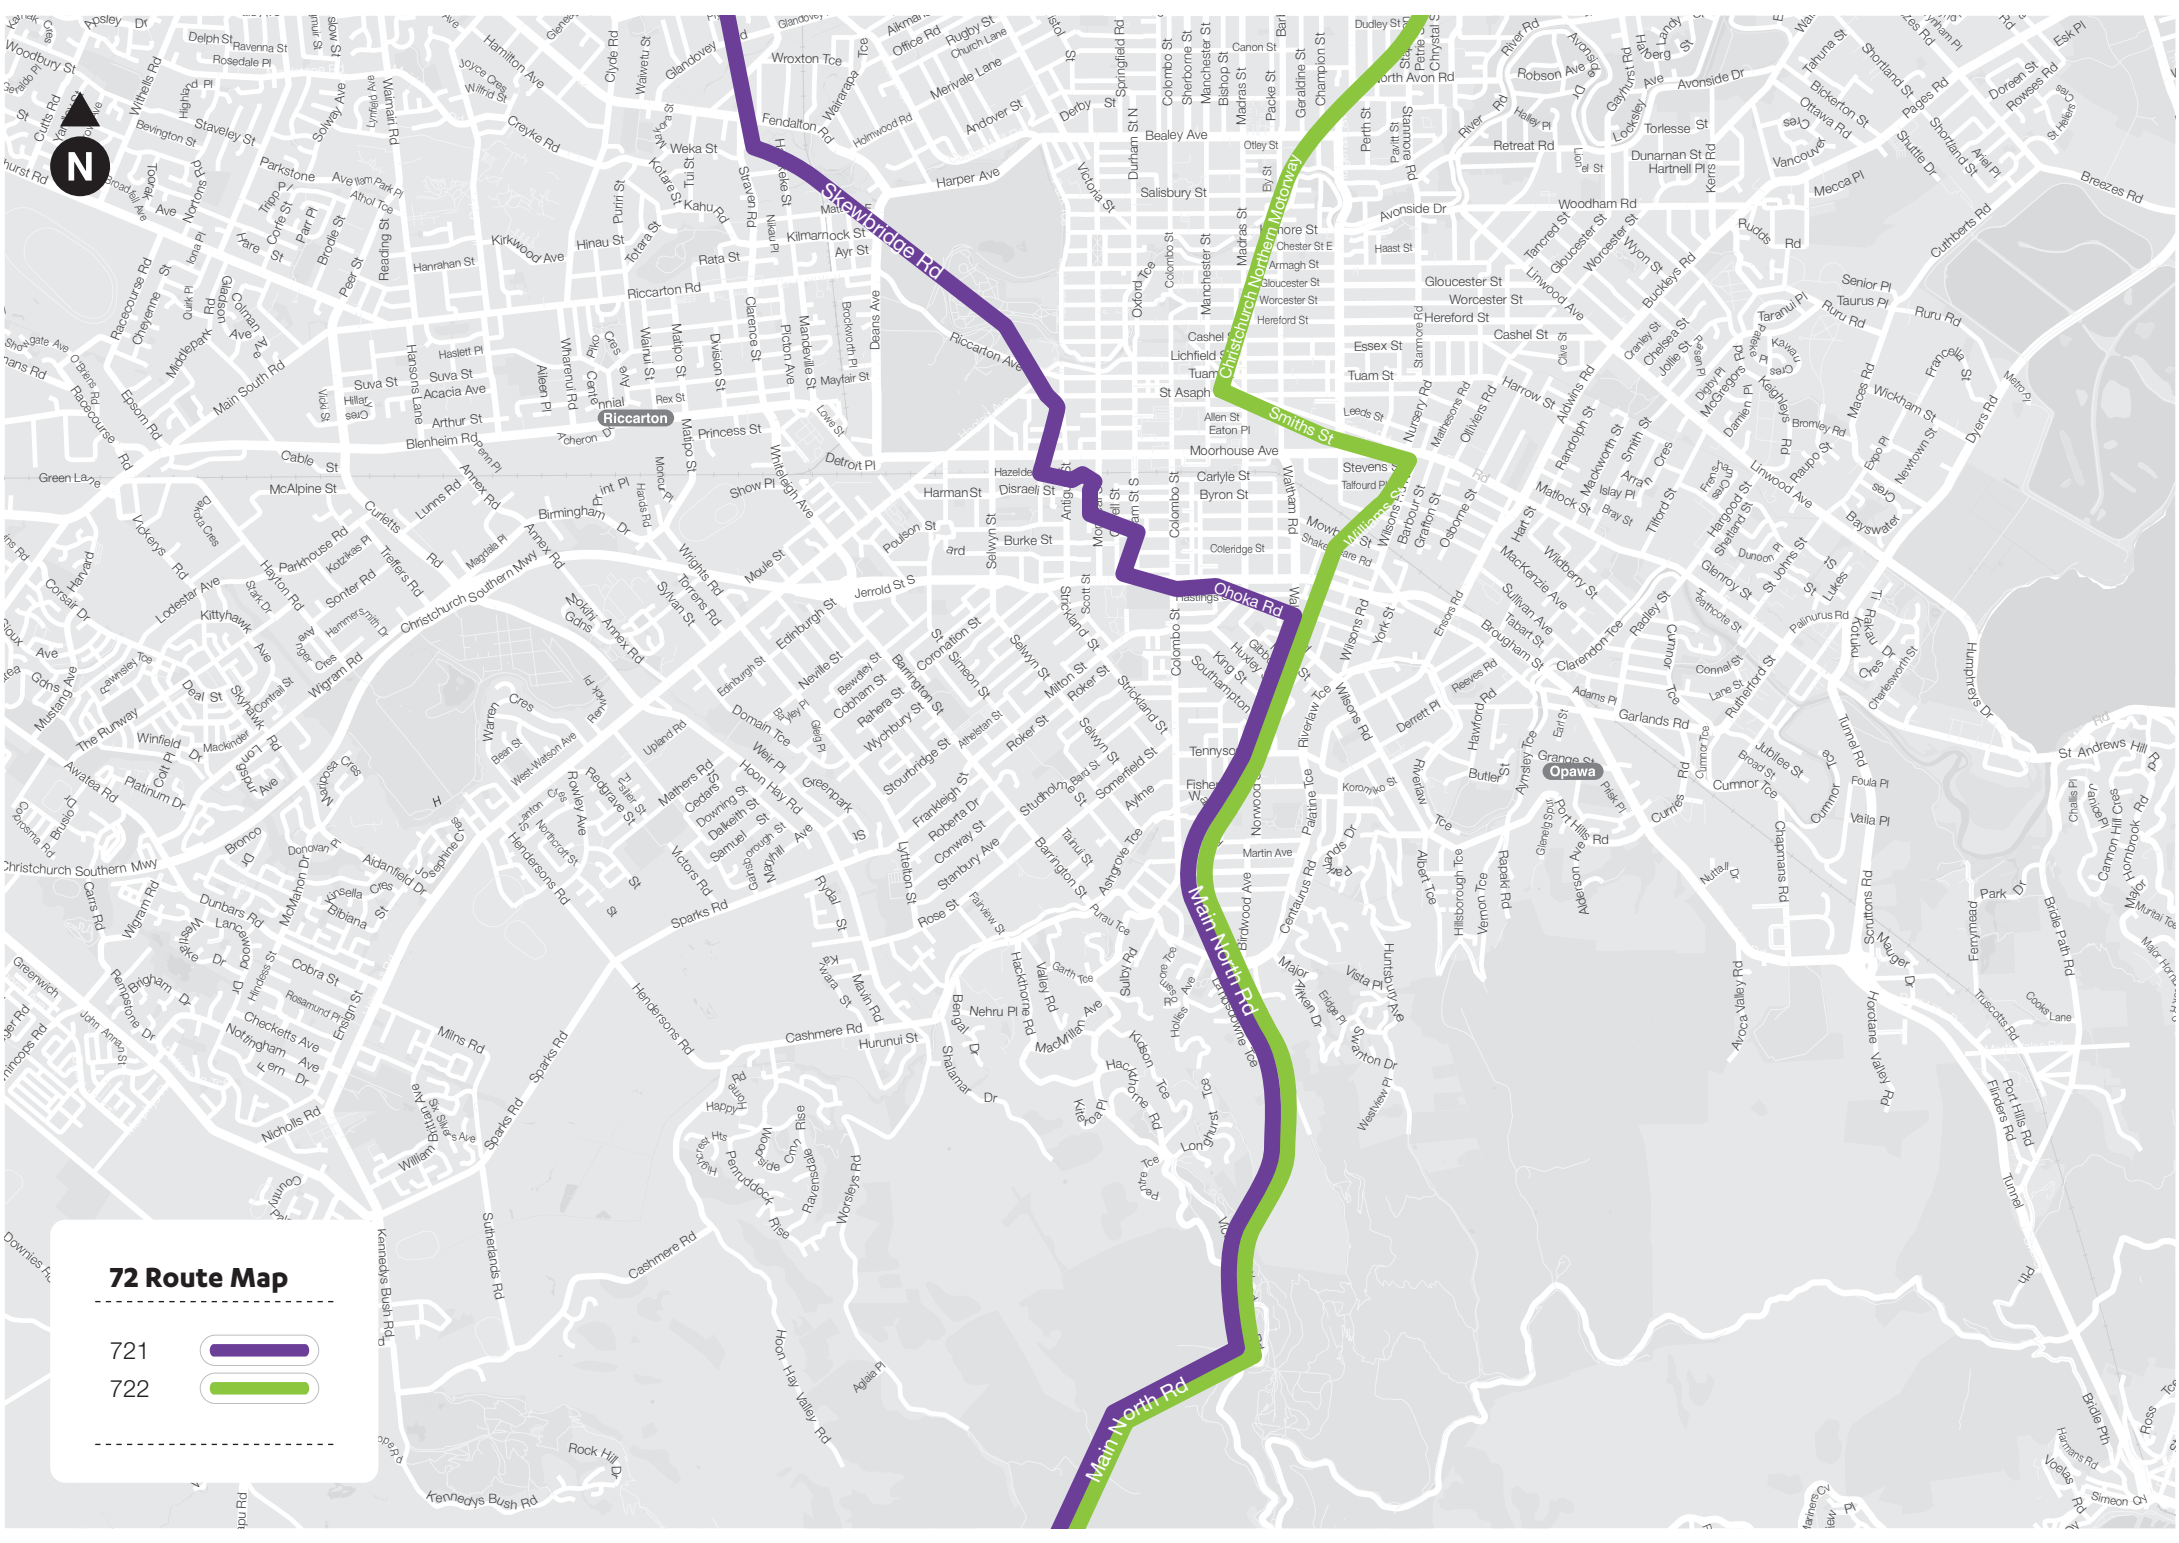

72 Route Map

721

722