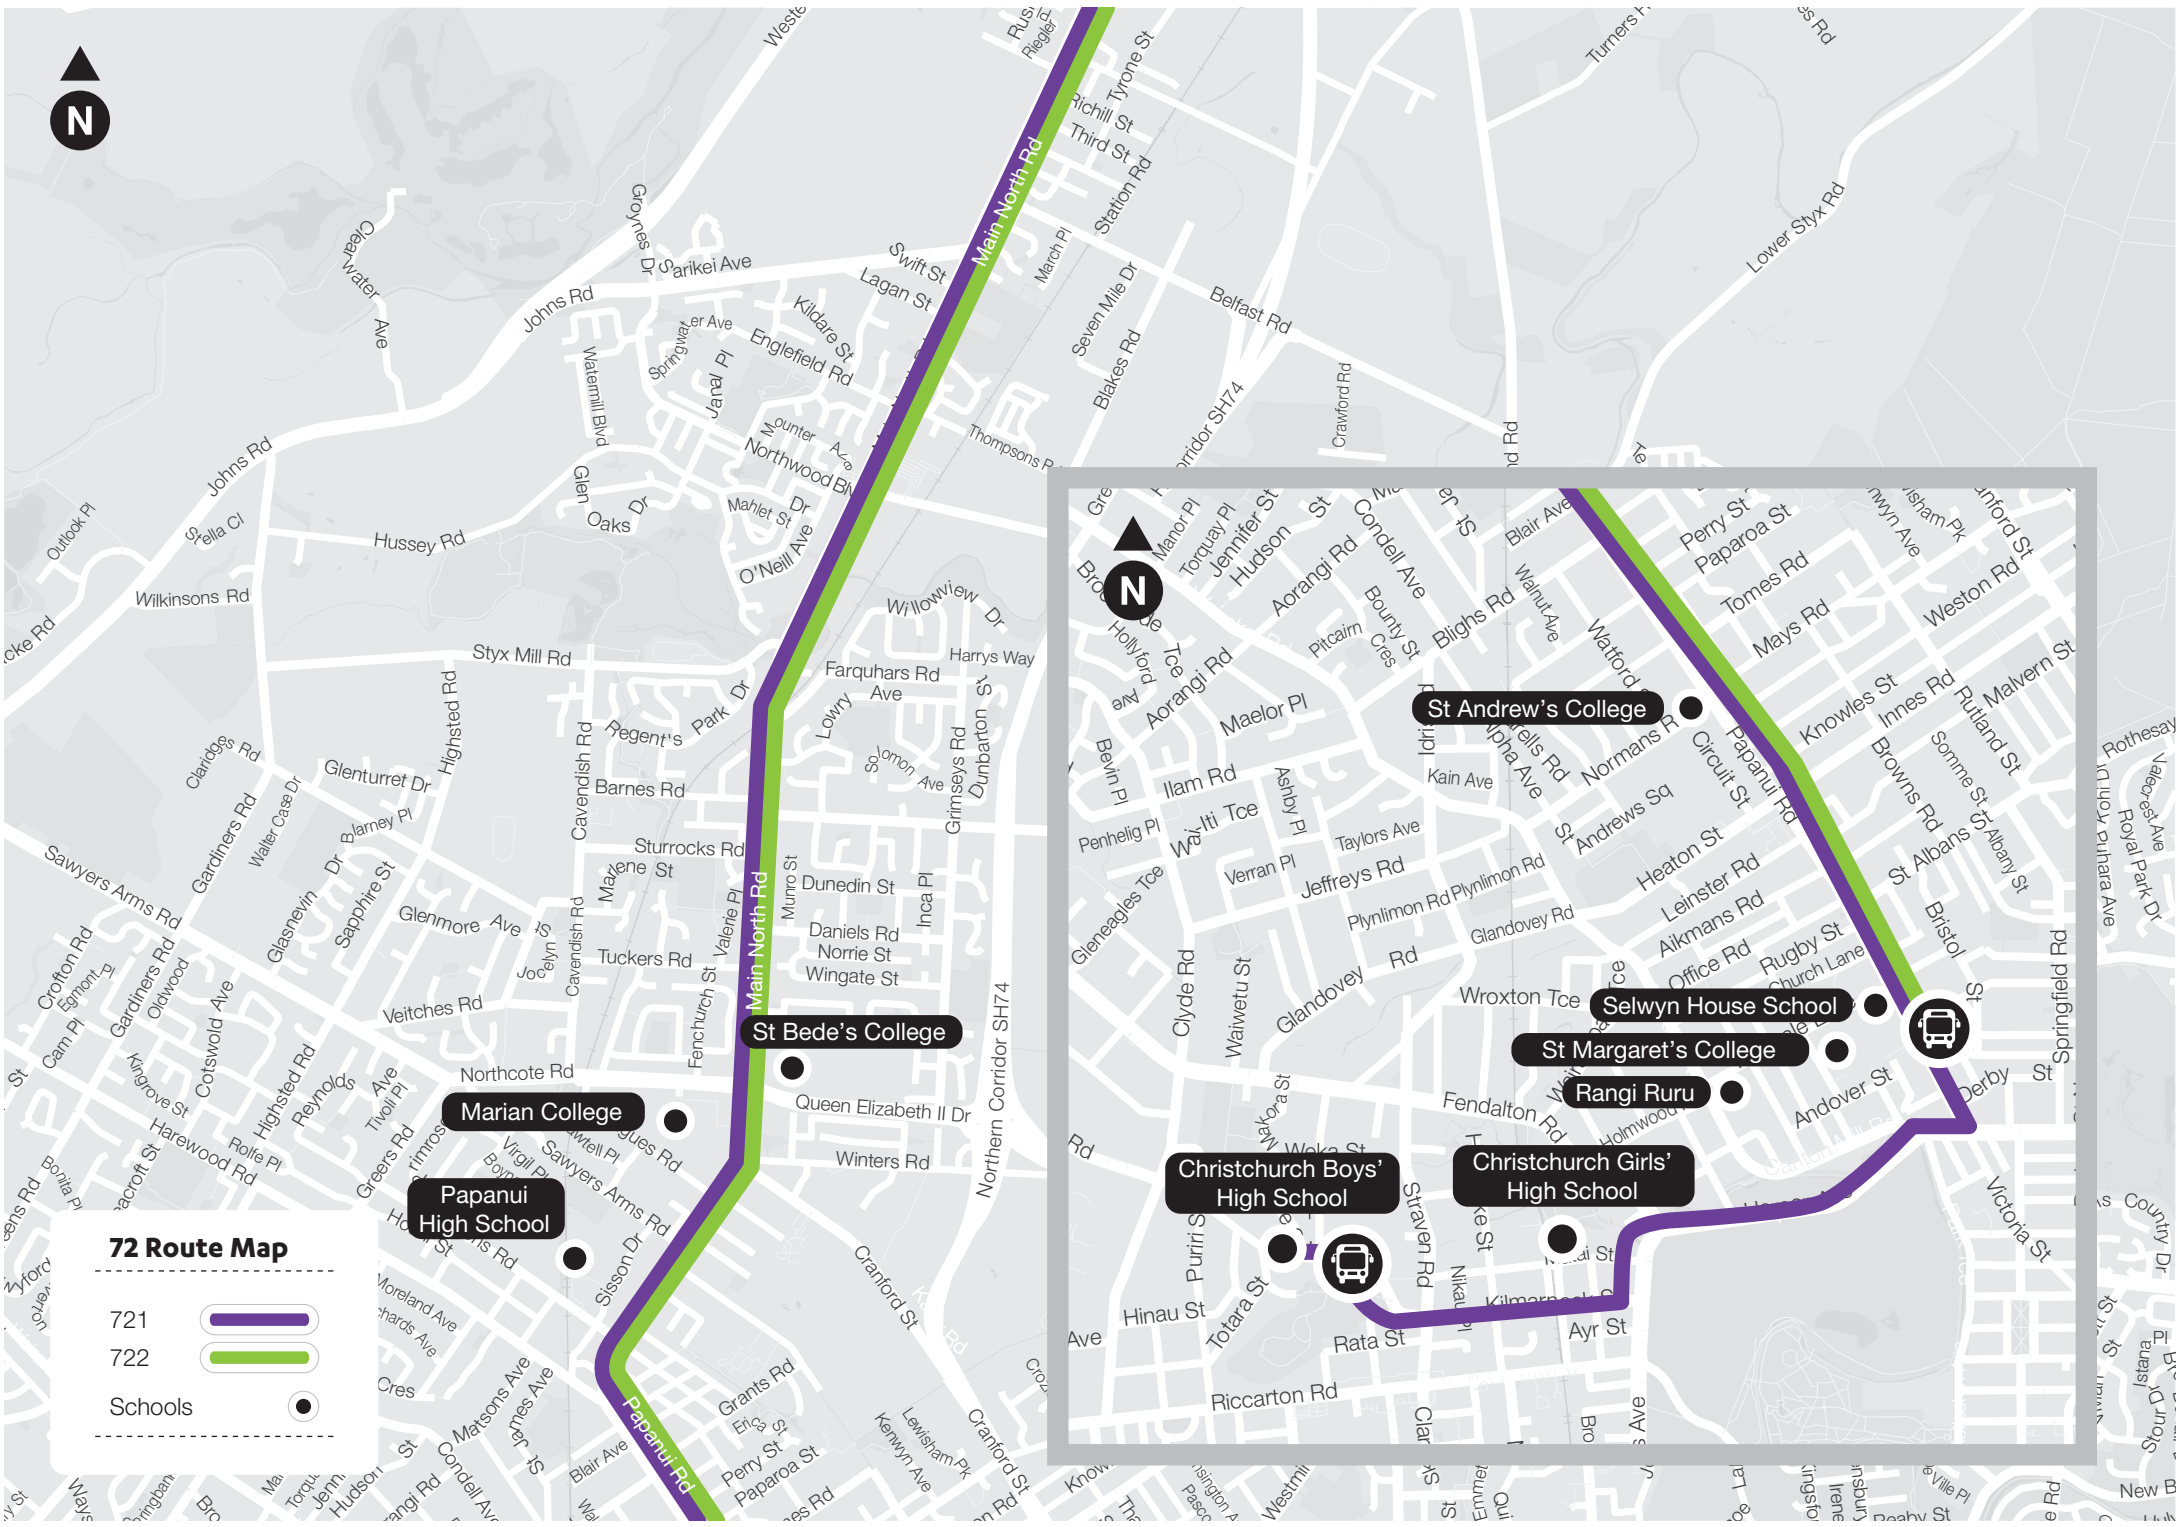

72 Route Map

- 721
- 722
- Schools

St Bede's College

Marian College

Papanui High School

St Andrew's College

Selwyn House School

St Margaret's College

Rangi Ruru

Christchurch Boys' High School

Christchurch Girls' High School