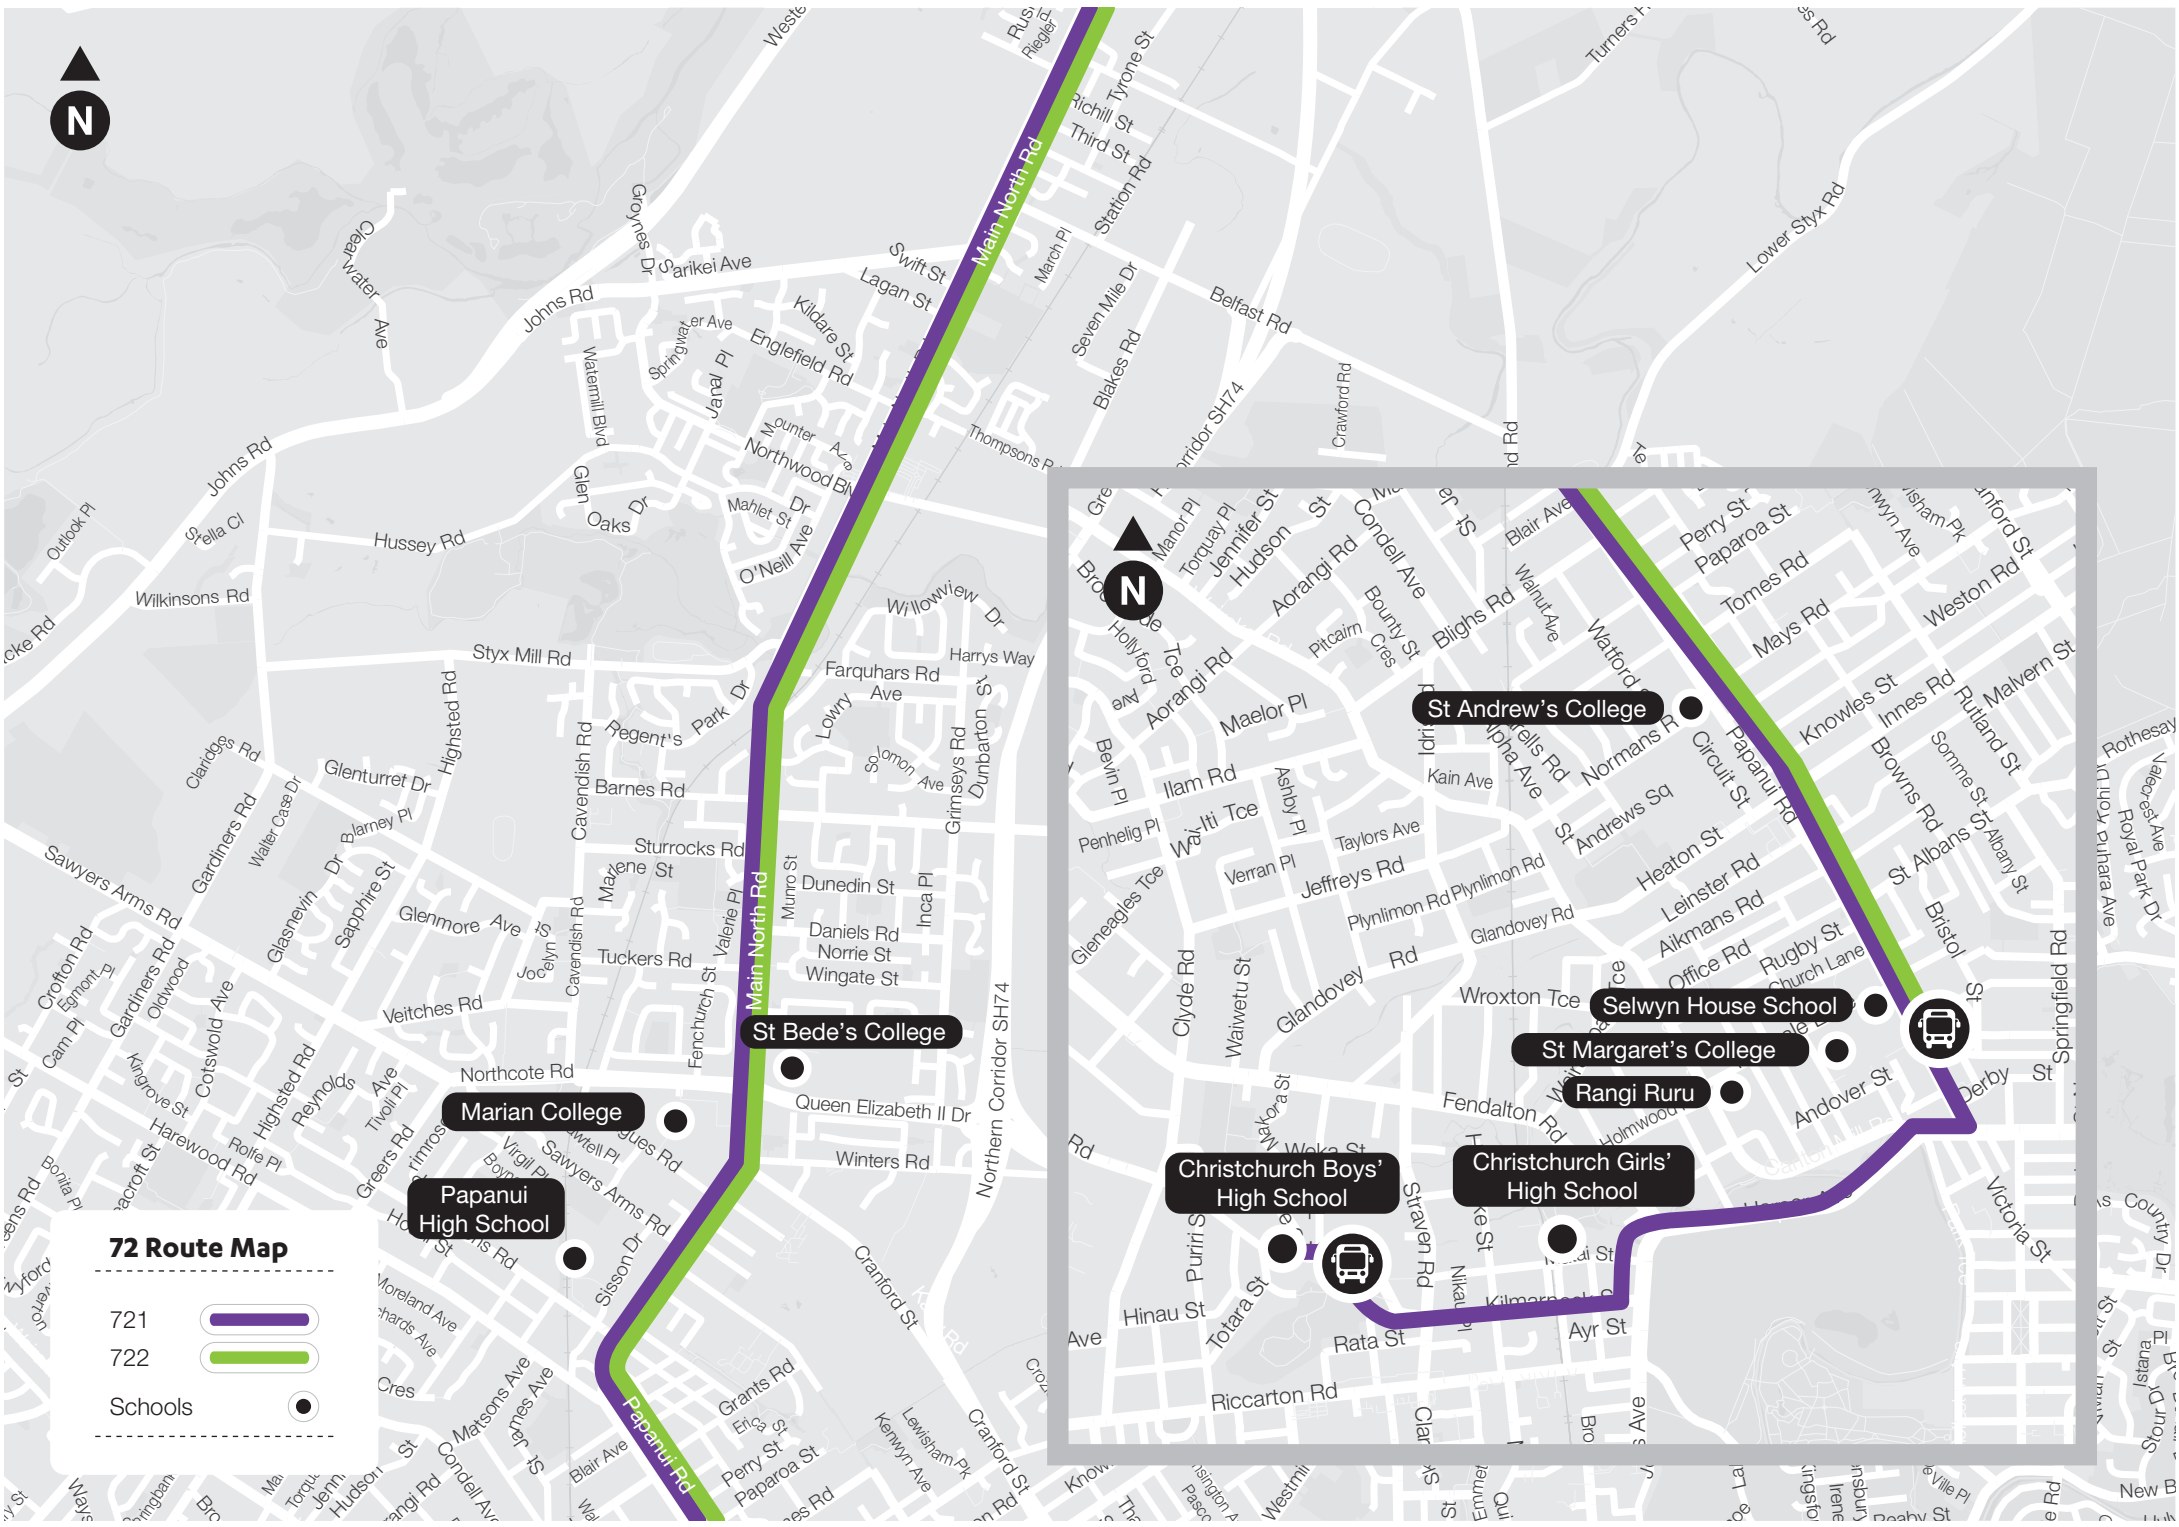

721 Rangiora (South) to CBHS via Papanui Rd
722 Rangiora (North) to Marian College via Papanui Rd

Waimakariri to Christchurch Schools

721 Rangiora (South) TO CBHS via Papanui Rd

Morning Trip	Mon-Fri	Afternoon Trip	M/T/Th/F	Wed Only
Rangiora (King St)	6.53am	Christchurch Boys' High School	3.15pm	2.40pm
Southbrook Rd	7.05am	Christchurch Girls' High School	3.18pm	2.43pm
Kaiapoi	7.20am	St Margarets College, Papanui Rd	3.40pm	2.50pm
Belfast	7.35am	Northlands Mall (Platform A)	3.55pm	3.10pm
Northlands Mall (Platform C)	7.50am	Belfast	4.05pm	3.20pm
Papanui Rd/Clare Rd	8.00am*	Kaiapoi	4.17pm	3.32pm
Christchurch Girls' High School	8.20am	Southbrook Rd	4.30pm	3.45pm
Christchurch Boys' High School	8.25am	Rangiora (King St)	4.45pm	4.00pm

722 Rangiora (North) to Marian College via Papanui Rd

Morning Trip	Mon-Fri	Afternoon Trip	M/T/Th/F	Wed Only
Rangiora (Ashley St)	6.45am	Marian College	3.10pm	2.40pm
Kippenberger Ave	7.00am	Papanui Rd near Bealey Ave	3.25pm	2.55pm
Woodend	7.05am	Northlands Mall (Platform A)	3.35pm	3.05pm
Kaiapoi	7.20am	Belfast	3.45pm	3.15pm
Belfast	7.35am	Kaiapoi	4.00pm	3.30pm
Northlands Mall (Platform C)	7.50am	Woodend	4.10pm	3.40pm
Papanui Rd/Clare Rd	8.00am*	Kippenberger Ave	4.15pm	3.45pm
Marian College	8.20am	Rangiora (Ashley St)	4.35pm	4.05pm

Blackett St

Kippenberger Ave

Rangiora Woodend Rd

Bob Robertson Drive

Main North Rd

Acacia Xlve

Johns Rd

South Belt

722 

Bus start point 

72 Route Map

721 

722 

72 Route Map

- 721 
- 722 
- Schools 

Marian College