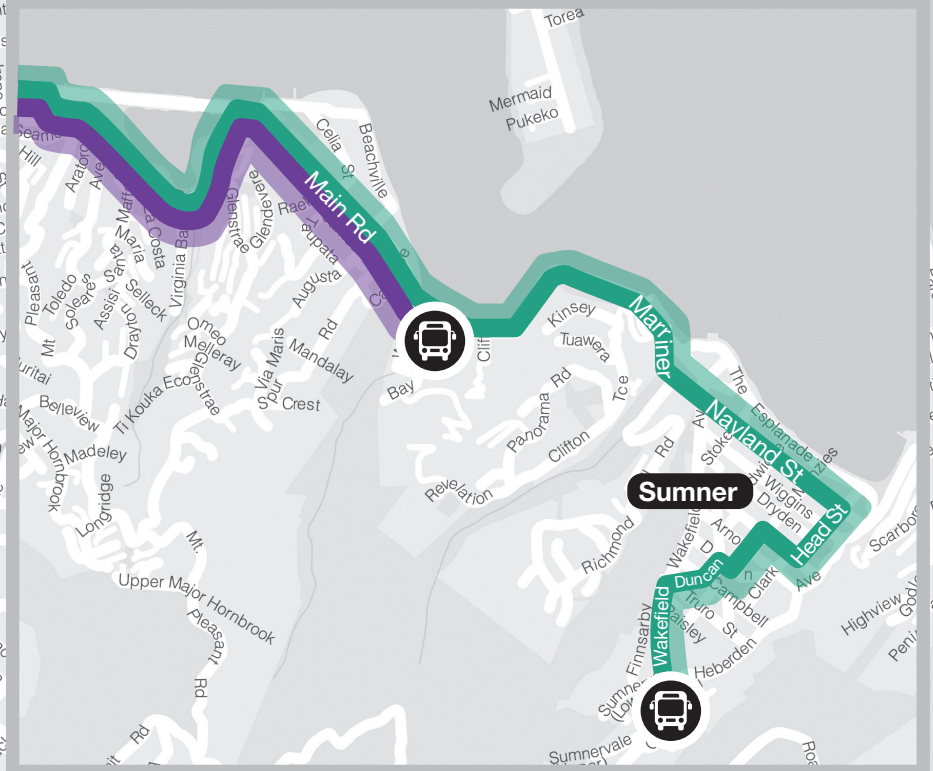

### 741 Sumner To City/Merivale Schools

| Morning Trip                   | Mon-Fri | Afternoon Trip                       | Mon-Fri  |
|--------------------------------|---------|--------------------------------------|----------|
| Sumner                         | 7.10am  | Selwyn House                         | 3.35pm   |
| Redcliffs                      | 7.23am  | St Andrew's College (Normans Rd)     | 3.40pm   |
| Ferrymead Shops                | 7.29am  | Rangi Ruru Girls School (Rossall St) | 3.46pm   |
| Linwood Ave (near Kidbrook St) | 7.33am* | Linwood Park                         | 4.10pm   |
| St Margaret's College          | 8.00am  | Ferrymead Shops                      | 4.20pm** |
| Selwyn House                   | 8.01am  | Redcliffs                            | 4.35pm   |
| St Andrew's College            | 8.10am  | Sumner                               | 4.50pm   |
| Rangi Ruru Girls School        | 8.20am  |                                      |          |

# Morning and Afternoon Trips

## 74 Route Map

- 741 am only 
- 741 pm only 
- 742 am only 
- 742 pm only 
- Schools 
- Bus start point 

ESTUARY OF THE AVON AND HEATHCOTE RIVER

To Sumner