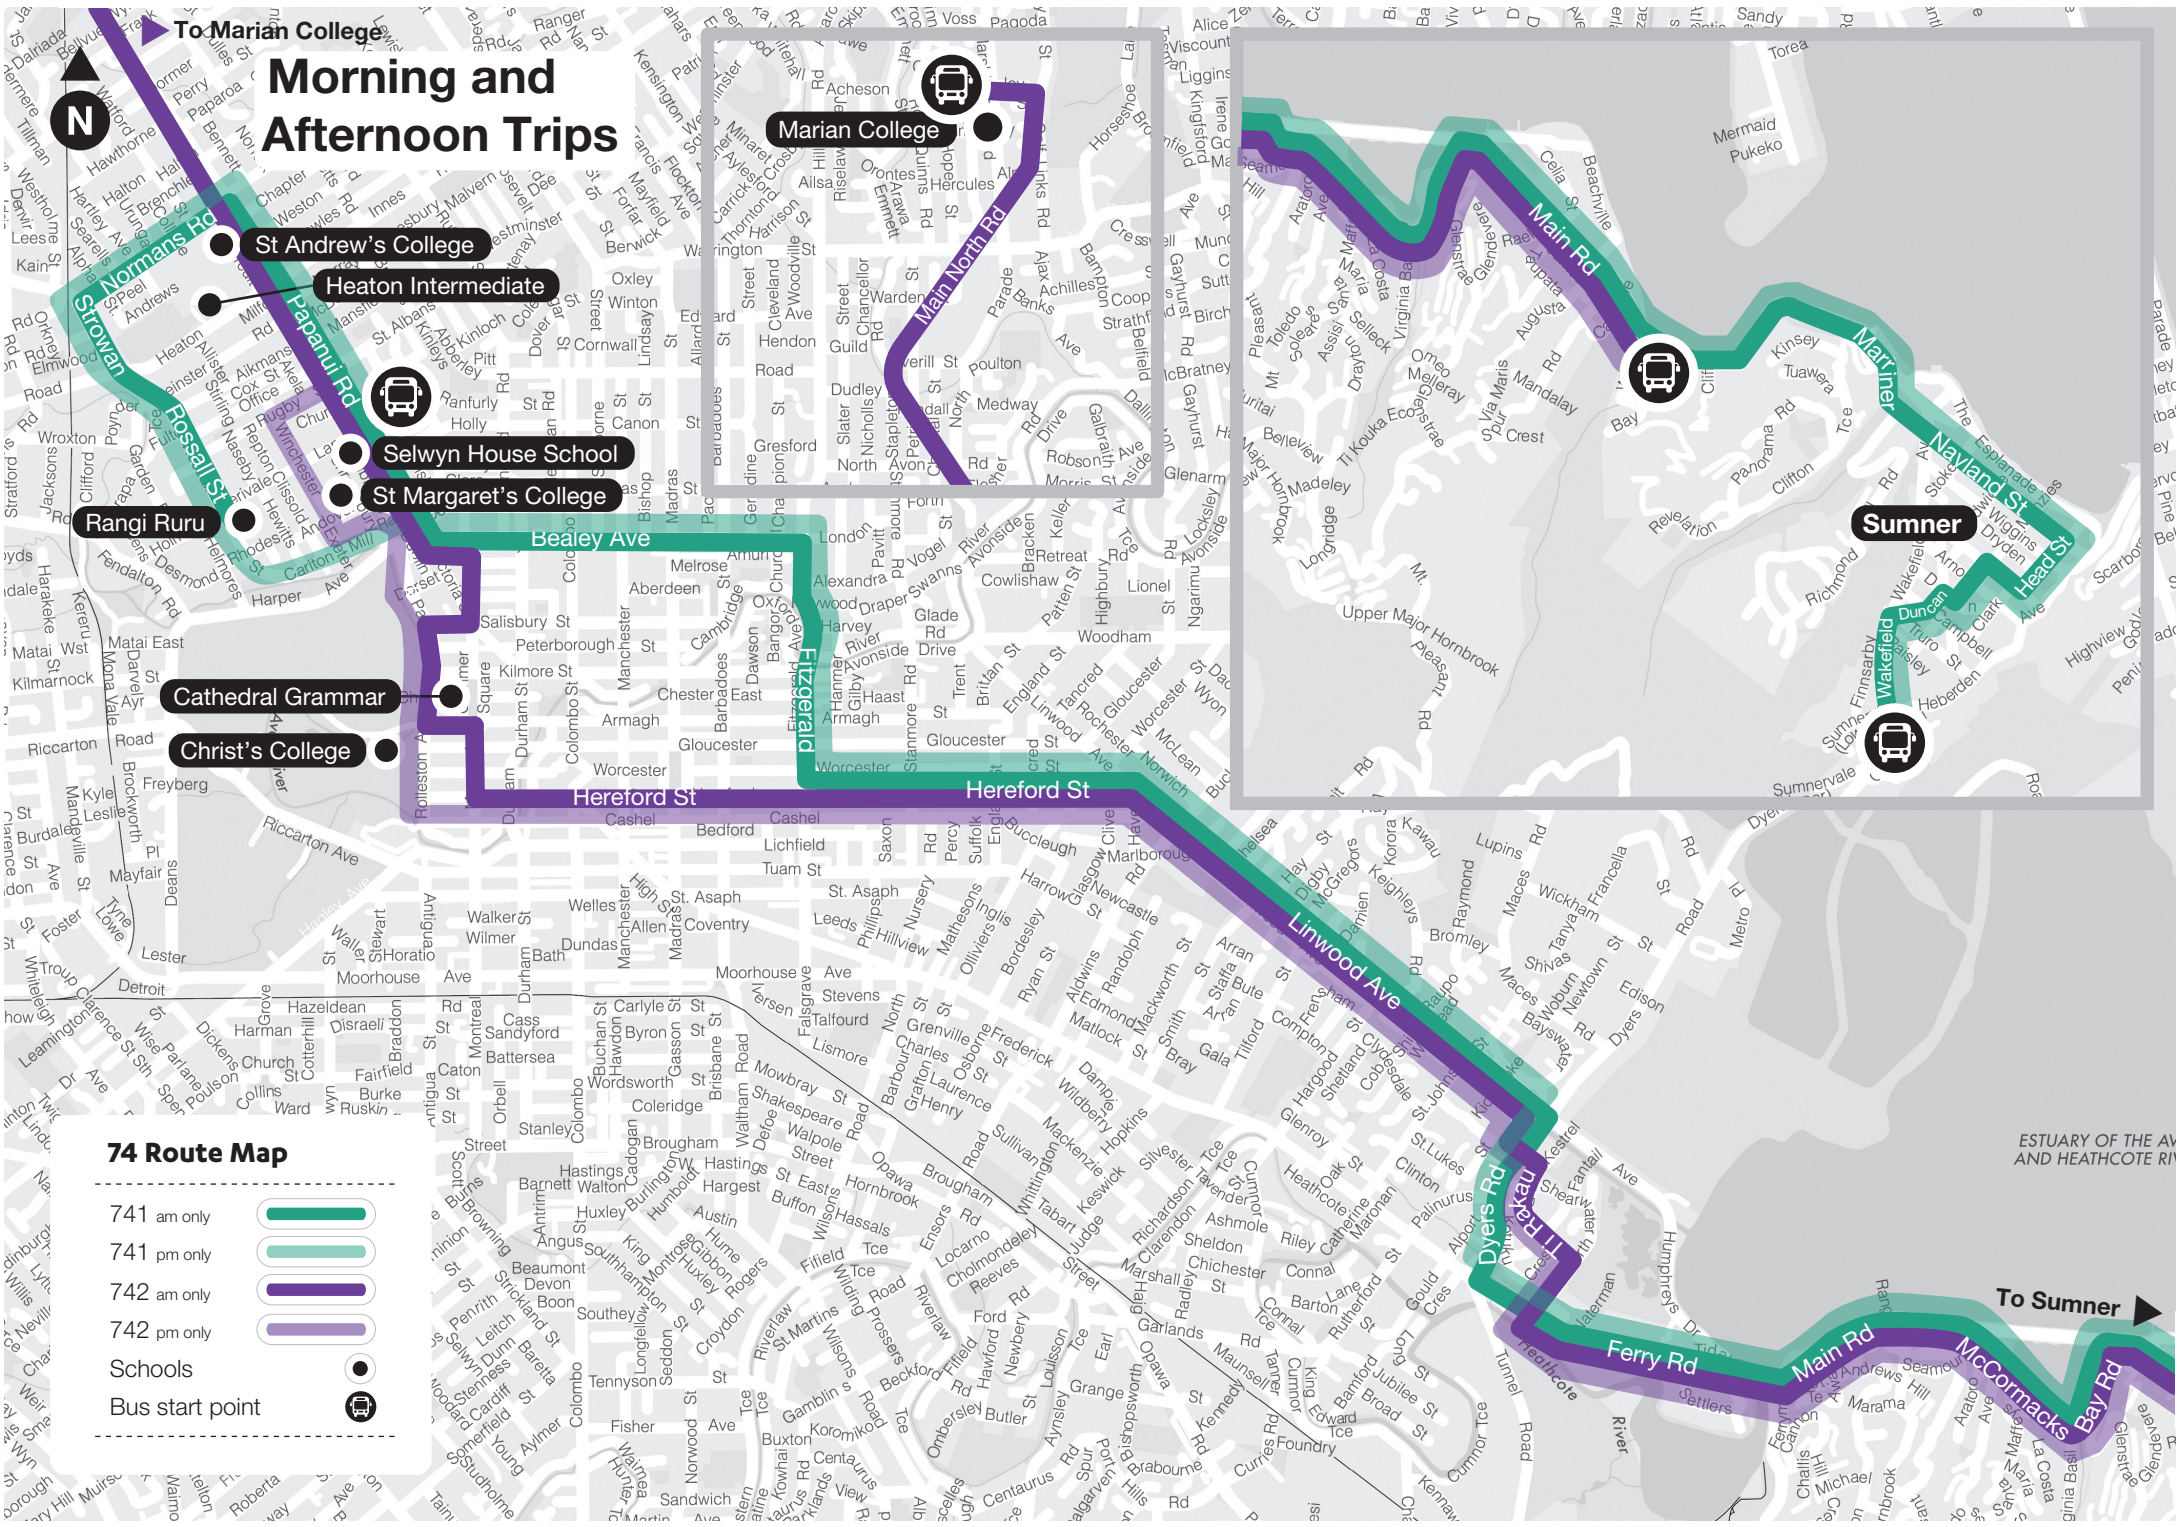

### 741 Sumner To City/Merivale Schools

| Morning Trip                   | Mon-Fri | Afternoon Trip                       | Mon-Fri  |
|--------------------------------|---------|--------------------------------------|----------|
| Sumner                         | 7.10am  | Selwyn House                         | 3.35pm   |
| Redcliffs                      | 7.23am  | St Andrew's College (Normans Rd)     | 3.40pm   |
| Ferrymead Shops                | 7.29am  | Rangi Ruru Girls School (Rossall St) | 3.46pm   |
| Linwood Ave (near Kidbrook St) | 7.33am* | Linwood Park                         | 4.10pm   |
| St Margaret's College          | 8.00am  | Ferrymead Shops                      | 4.20pm** |
| Selwyn House                   | 8.01am  | Redcliffs                            | 4.35pm   |
| St Andrew's College            | 8.10am  | Sumner                               | 4.50pm   |
| Rangi Ruru Girls School        | 8.20am  |                                      |          |

# Morning and Afternoon Trips

## 74 Route Map

- 741 am only 
- 741 pm only 
- 742 am only 
- 742 pm only 
- Schools 
- Bus start point 

ESTUARY OF THE AVON AND HEATHCOTE RIVER

To Sumner