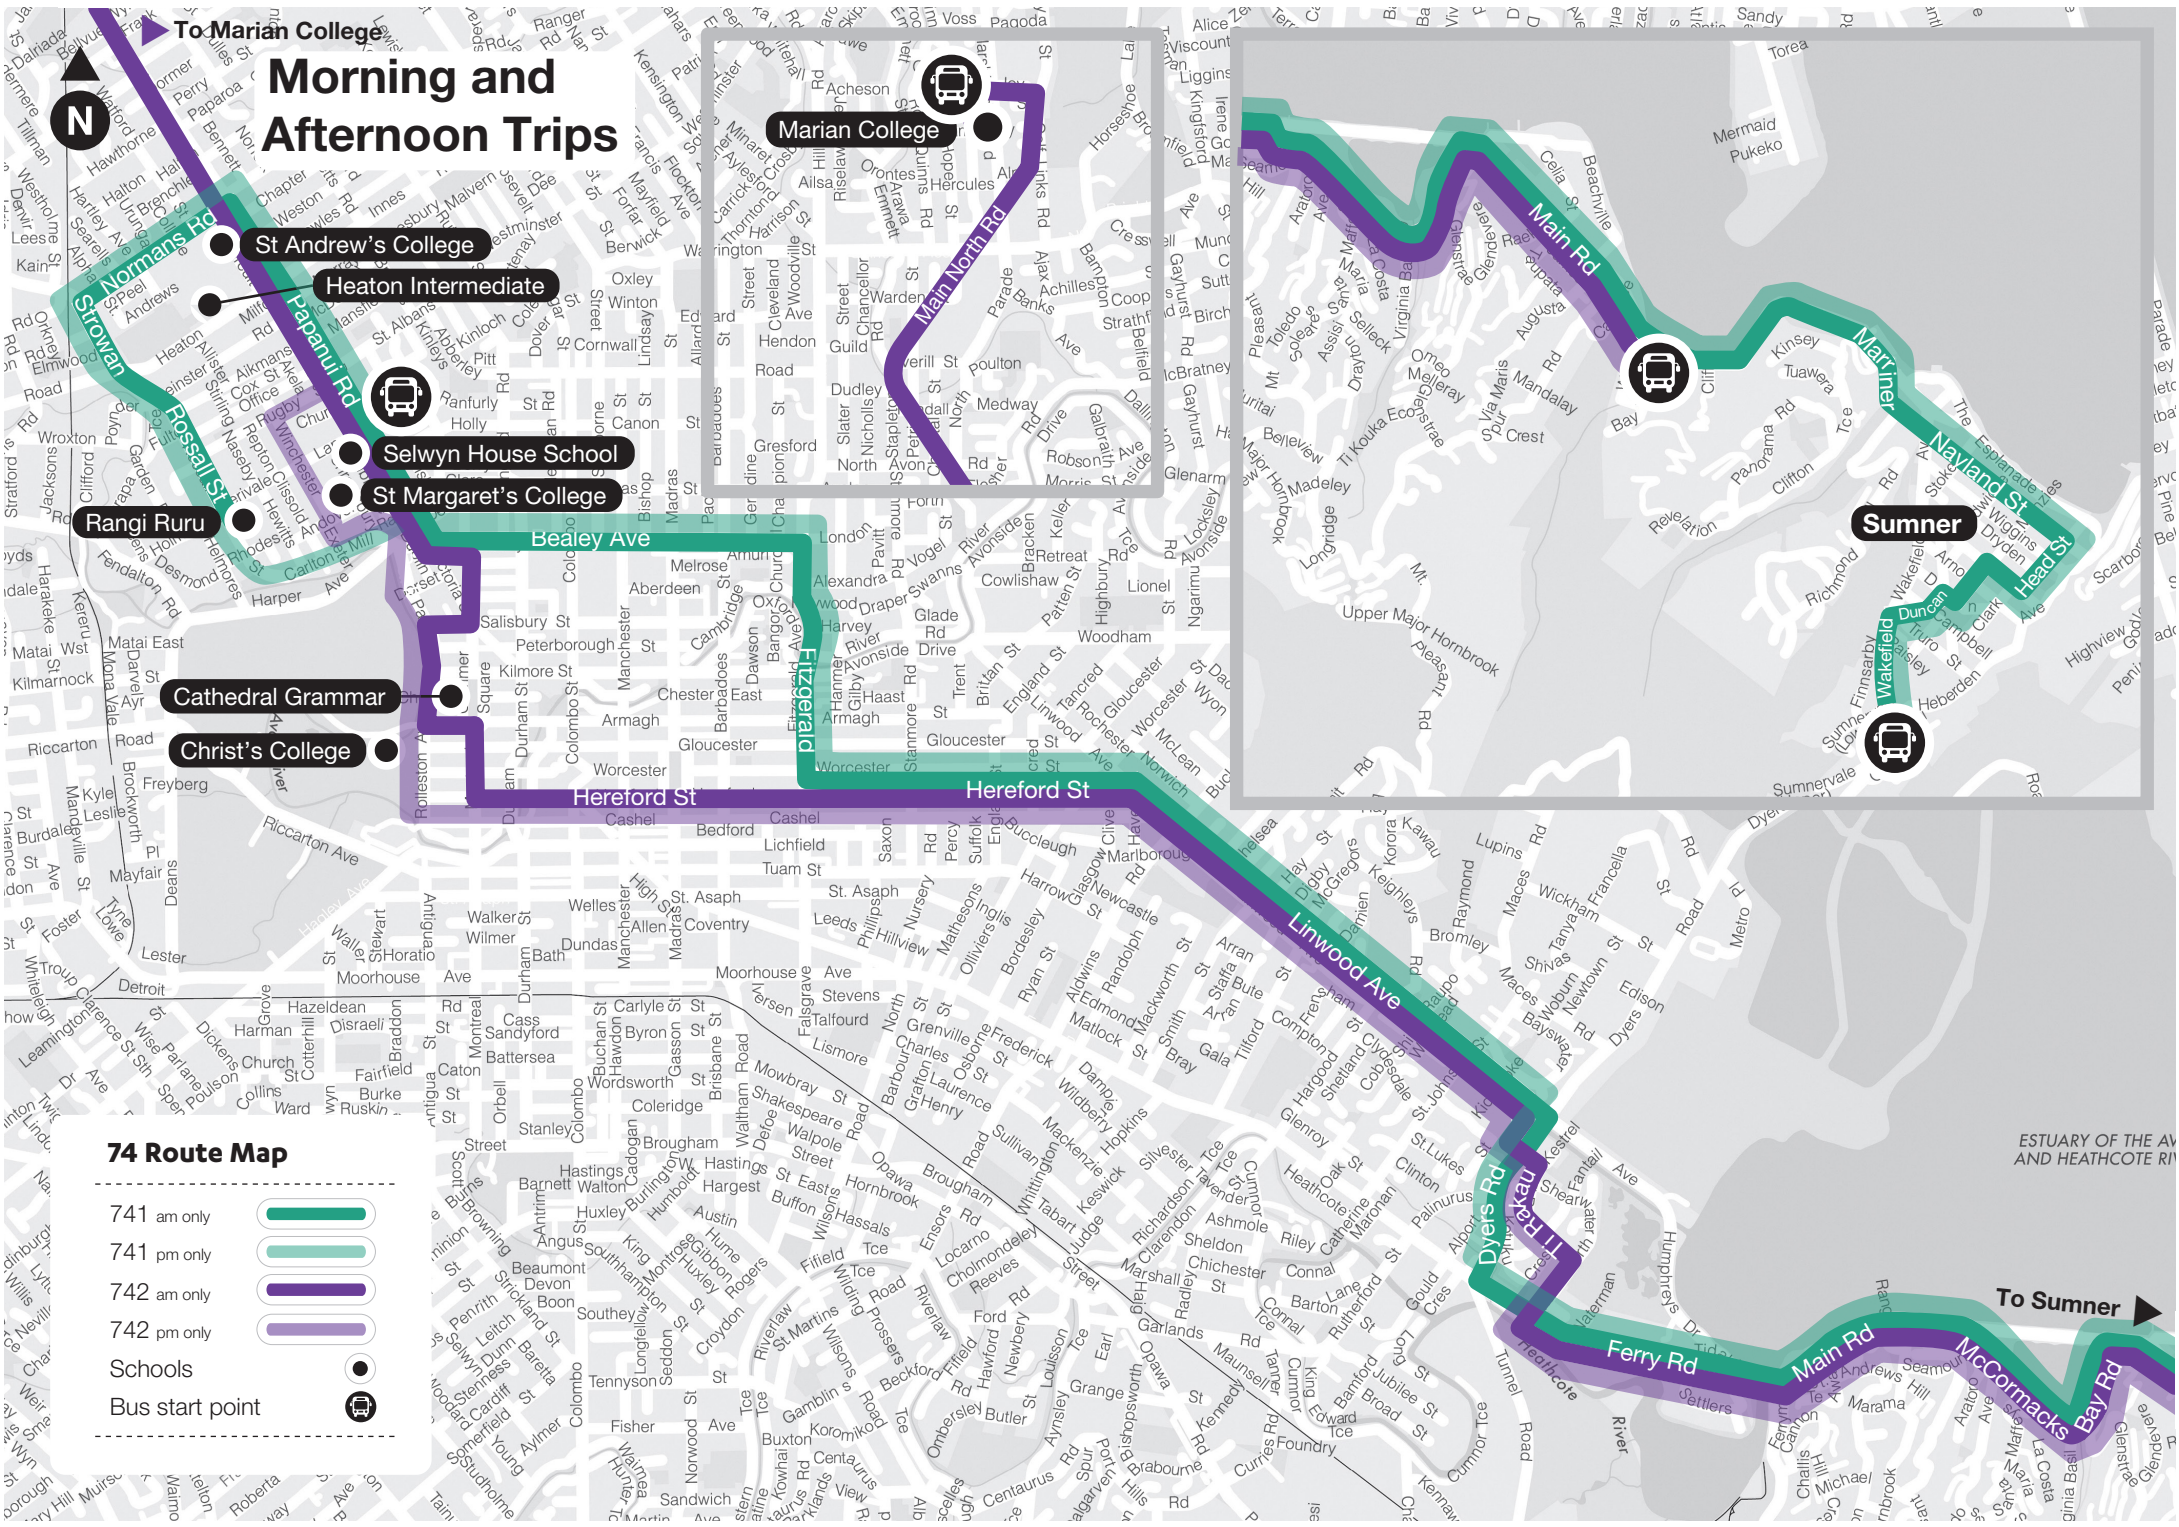

Sumner to City and Merivale Schools

741 Sumner To City/Merivale Schools

Morning Trip	Mon-Fri	Afternoon Trip	Mon-Fri
Sumner	7.15am	Selwyn House	3.35pm
Redcliffs	7.28am	St Andrew's College (Normans Rd)	3.40pm
Ferrymead Shops	7.33am	Rangi Ruru Girls School (Rossall St)	3.46pm
Linwood Ave (near Kidbrook St)	7.38am*	Linwood Park	4.10pm
St Margaret's College	8.07am	Ferrymead Shops	4.20pm**
Selwyn House	8.08am	Redcliffs	4.35pm
St Andrew's College	8.15am	Sumner	4.50pm
Rangi Ruru Girls School	8.25am		

742 McCormacks Bay To City/Merivale Schools

Morning Trip	Mon-Fri	Afternoon Trip	M/T/Th/F
Redcliffs (Main Rd near Wakatu Ave)	7.23am	Marian College (Northcote Rd near Lydia St)	3.15pm
McCormacks Bay	7.28am	St Margaret's College (Winchester St)	3.40pm
Ferrymead Shops	7.33am	Cathedral Grammar (Park Terrace)	3.43pm
Linwood Ave (near Kidbrook St)	7.48am*	Christ's College	3.45pm
Christ's College	7.59am	Linwood Park	4.00pm
Cathedral Grammar	8.00am	Ferrymead Shops	4.10pm**
St Margaret's College	8.10am	McCormacks Bay	4.25pm
Marian College (Northcote Rd near Lydia St)	8.20am		

* In the morning the 741 and 742 buses meet on Linwood Ave (opposite Kidbrooke St). Students travelling to Papanui Rd and Rangi Ruru will be transferred on to one bus and students travelling to St Margaret's College, Cathedral Grammar and Christ's College on to the other bus.

Give us a call on (03) 366 88 55
or visit metro.co.nz

Morning and Afternoon Trips

74 Route Map

- 741 am only 
- 741 pm only 
- 742 am only 
- 742 pm only 
- Schools 
- Bus start point 

ESTUARY OF THE AVON AND HEATHCOTE RIVER