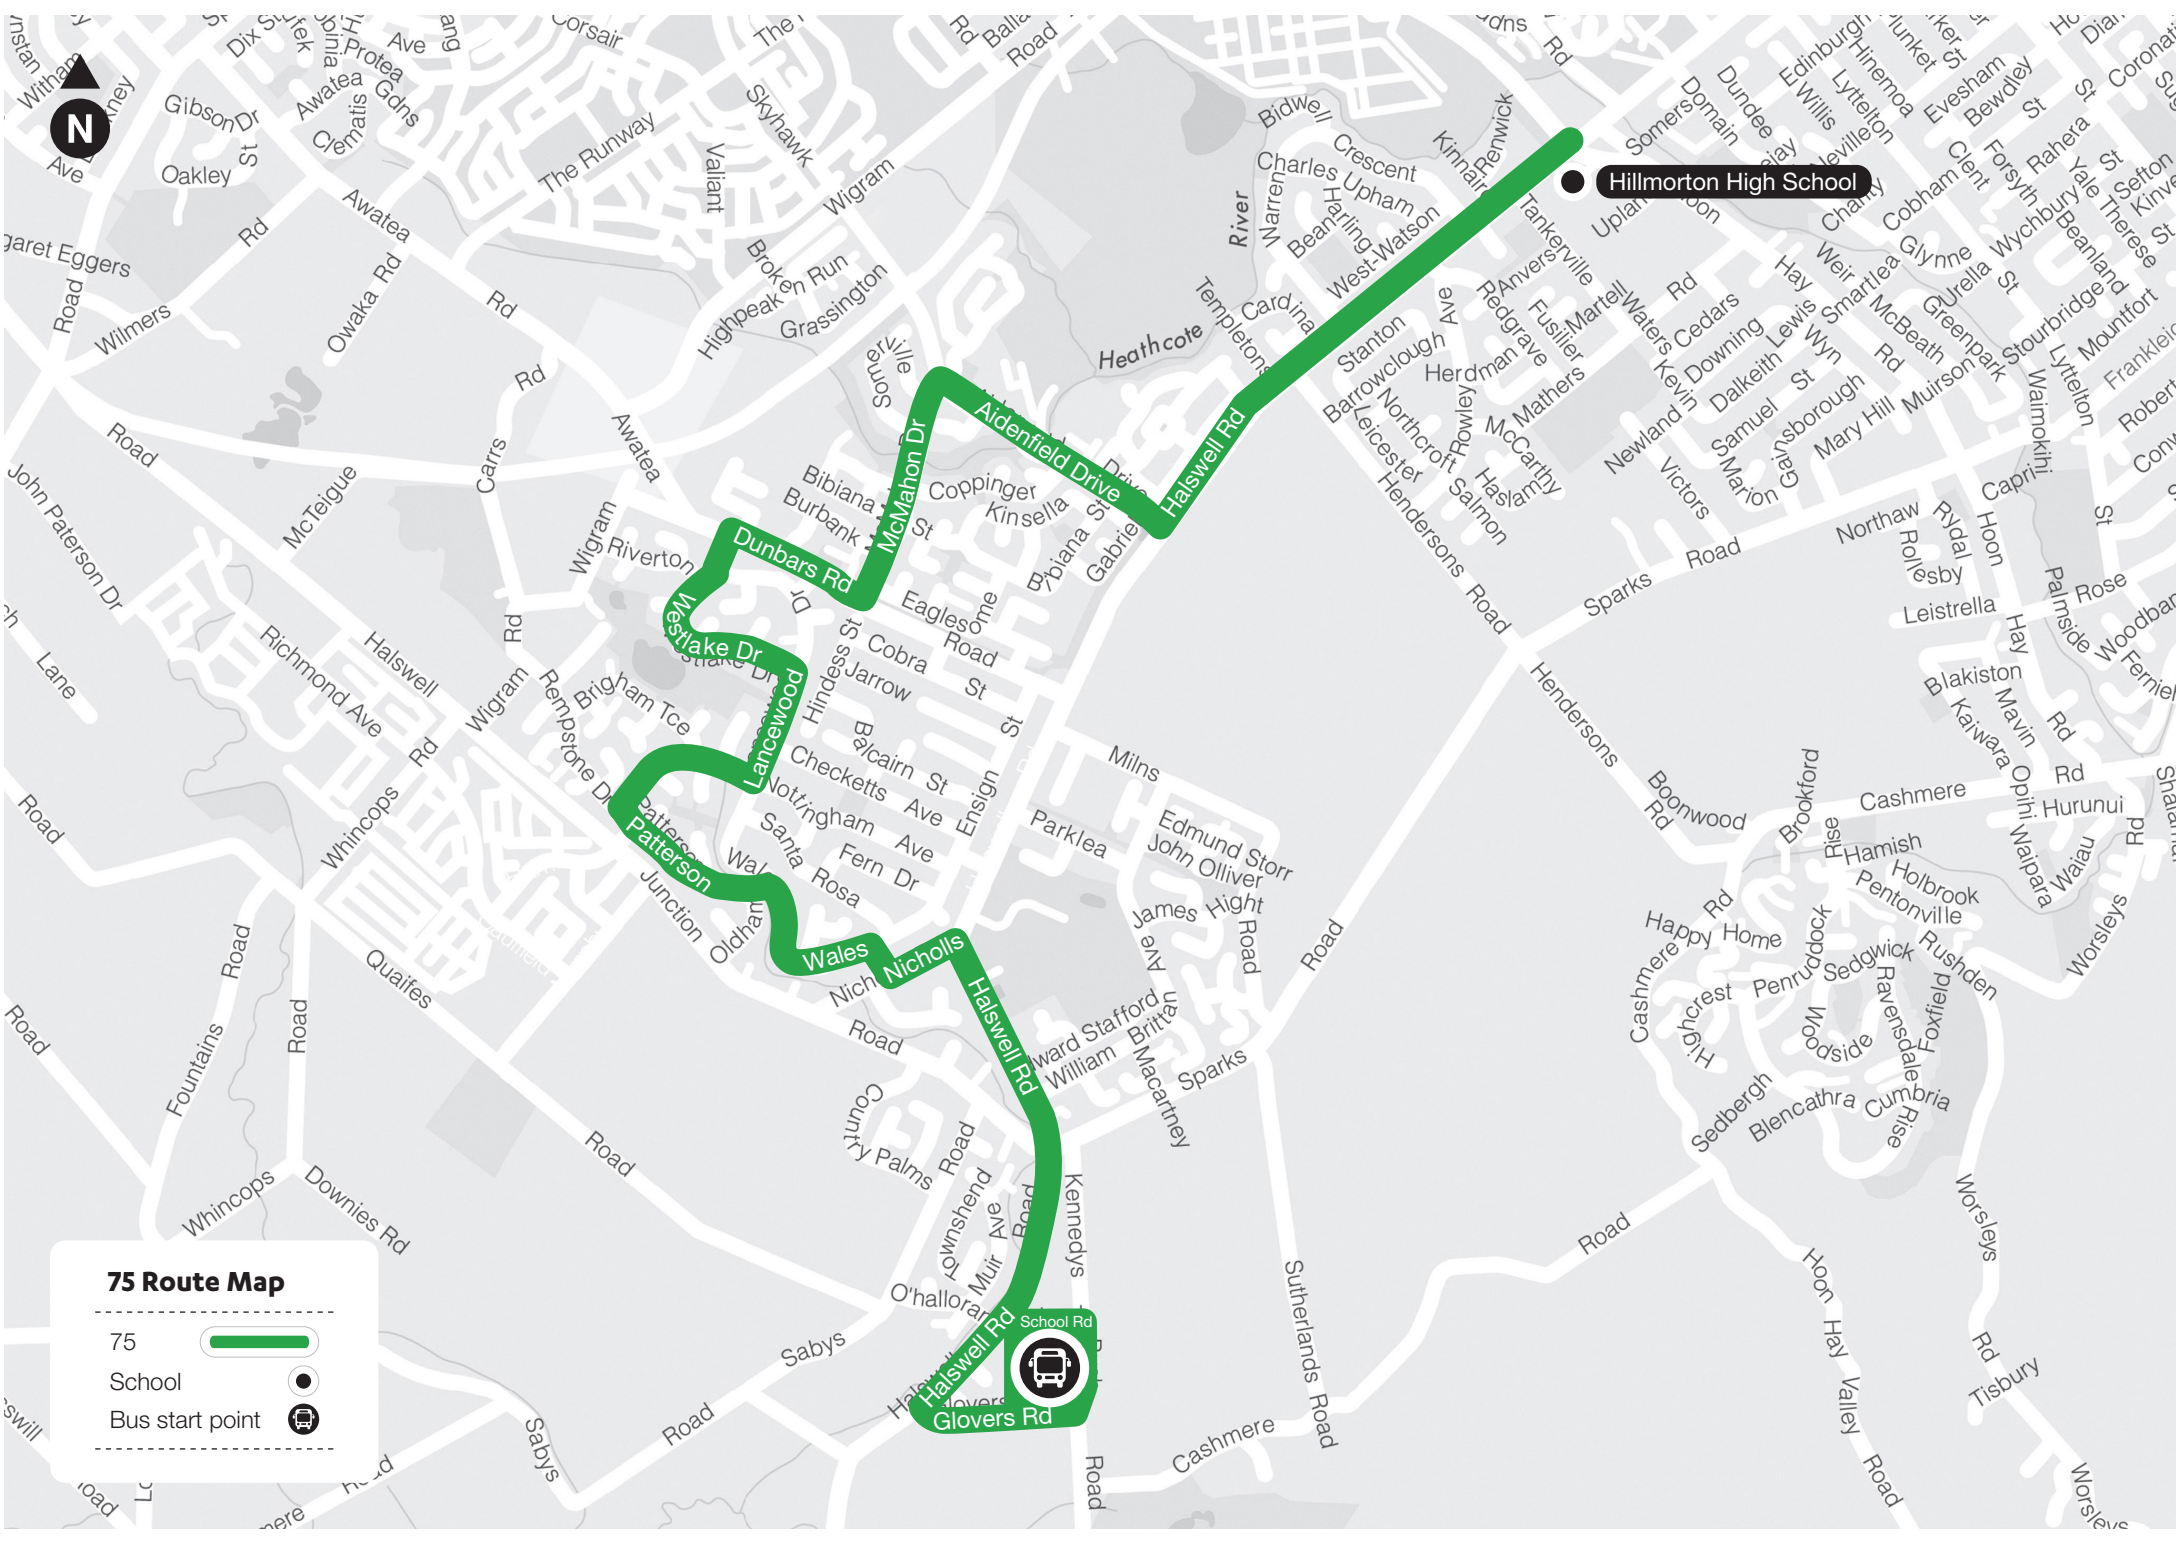

## Halswell To Hillmorton High School

### 751 Halswell To Hillmorton High School

Morning Trip	Mon	Tue-Fri
Halswell School (School Rd)	8.35am	8.15am
Dunbars Rd/McMahon Dr	8.47am	8.27am
Hillmorton High School (Halswell Rd)	9.05am	8.45am

Afternoon Trip	M/T/Th/F	Wed
Hillmorton High School (Halswell Rd)	3.10pm	2.45pm
Dunbars Rd/McMahon Dr	3.18pm	2.53pm
Halswell School (School Rd)	3.35pm	3.10pm

### 75 Route Map

75 

School 

Bus start point 