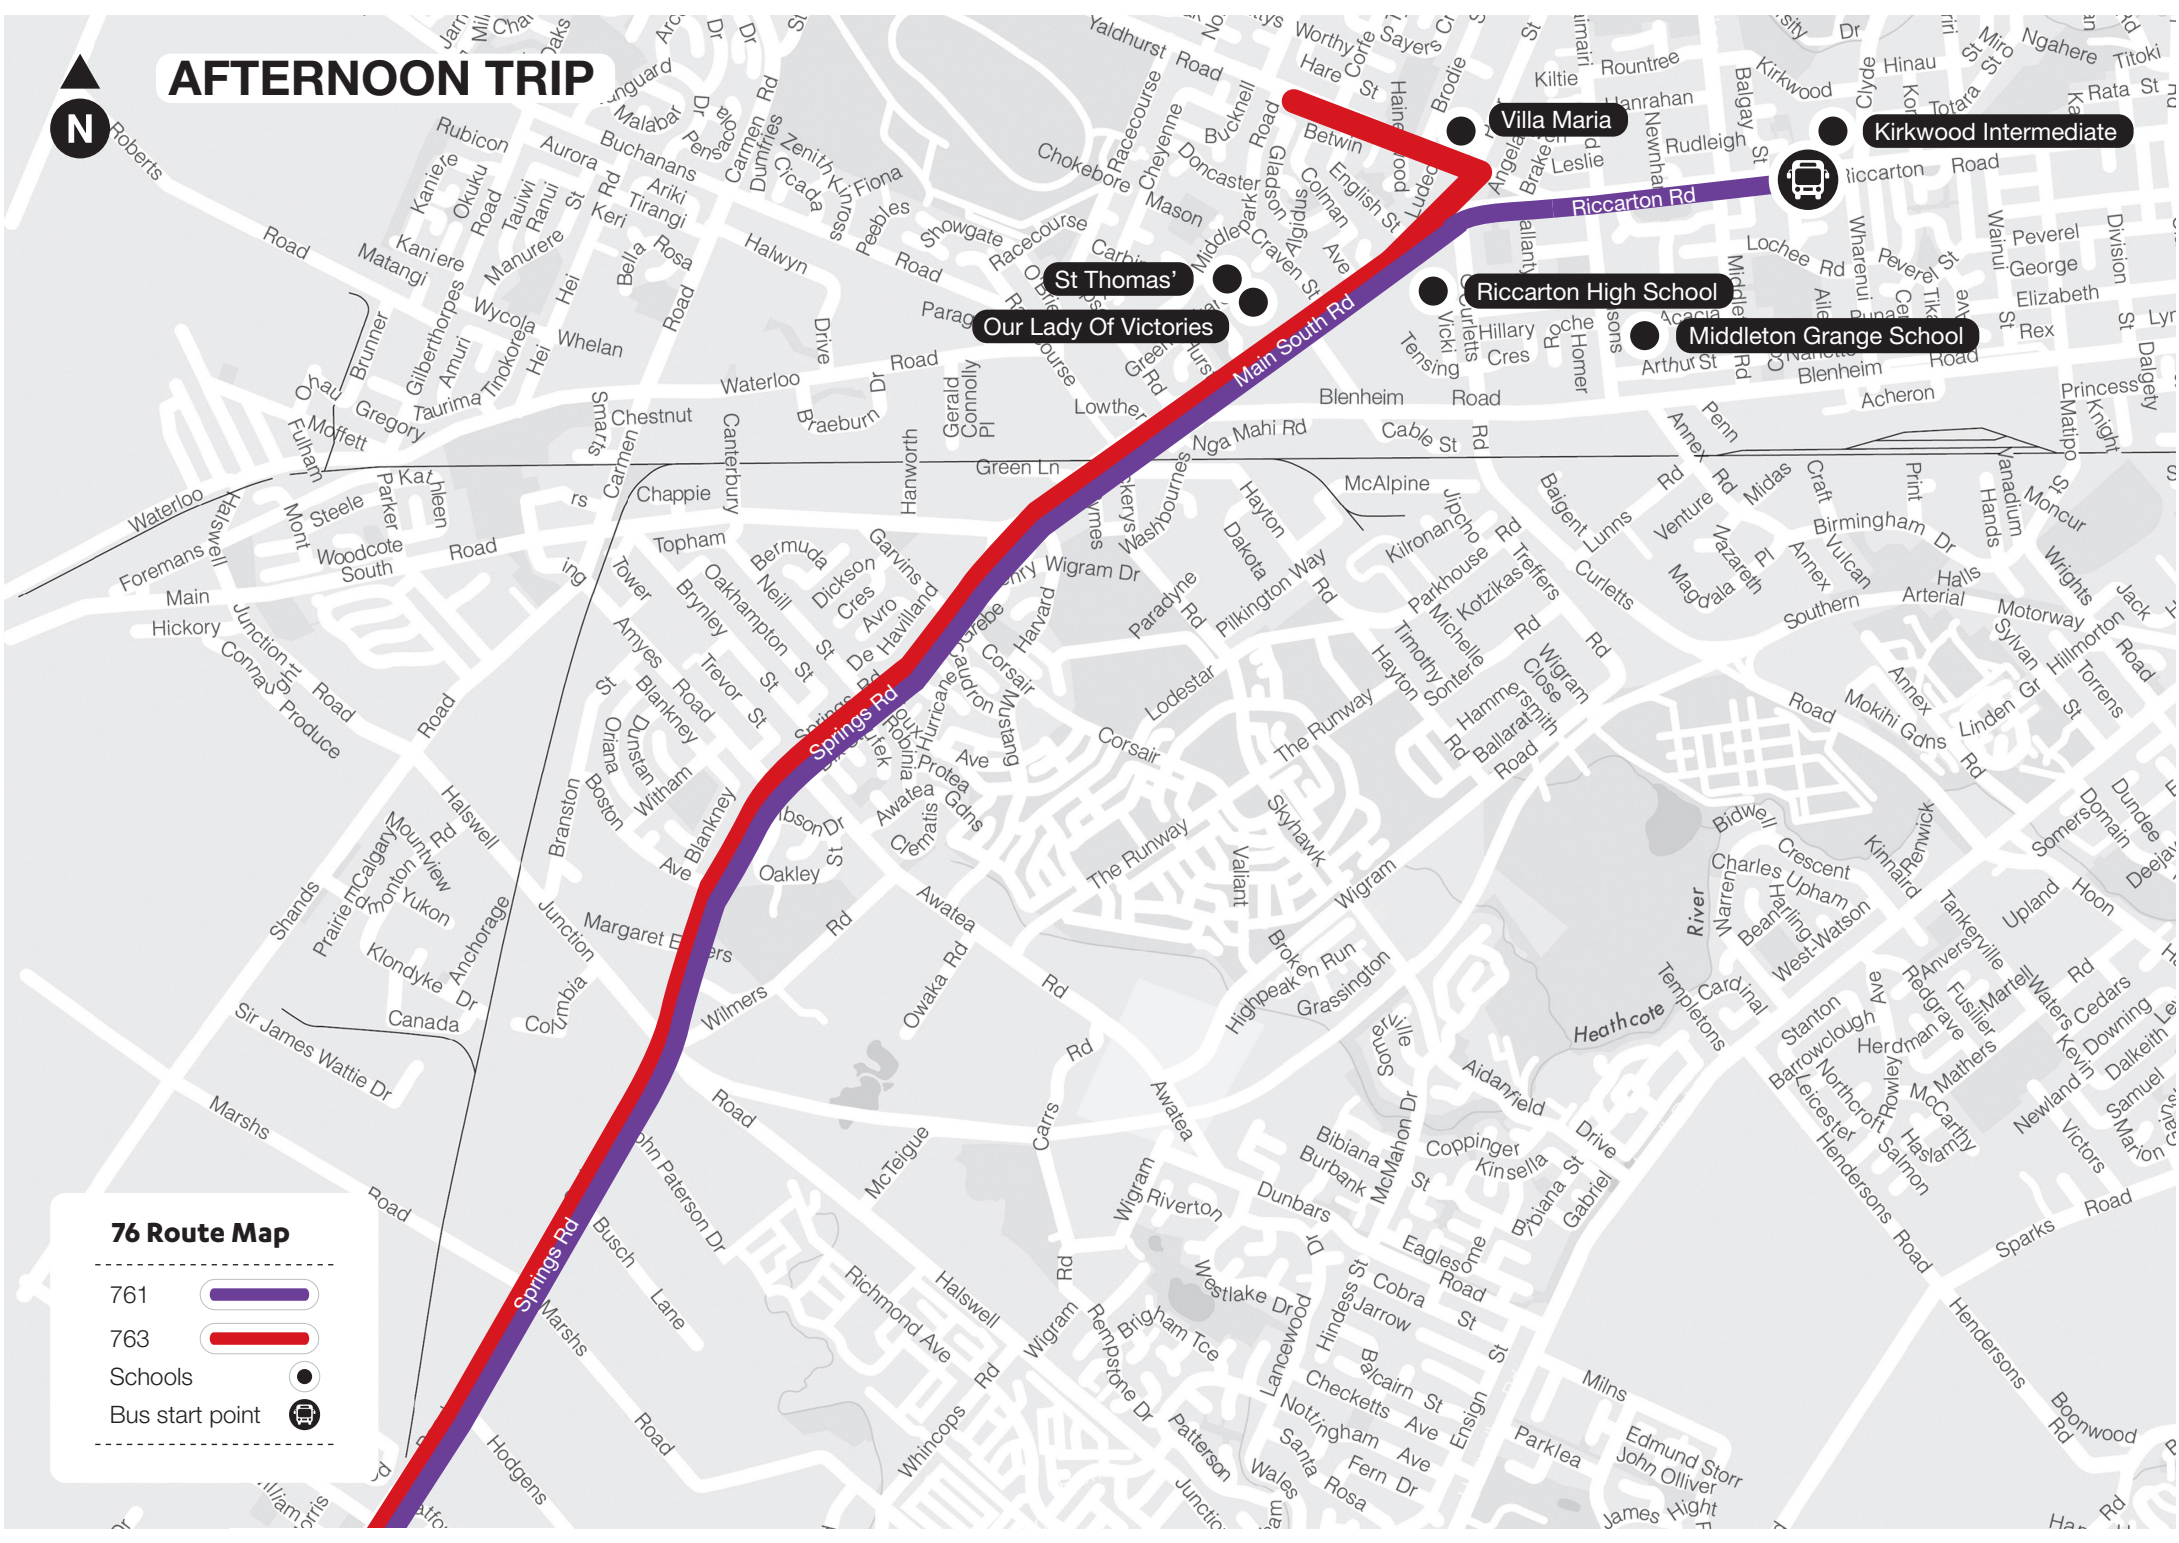

Lincoln To Upper Riccarton Schools

761 Lincoln to Upper Riccarton Schools

Morning Trip	Mon-Fri	Afternoon Trip	Mon-Fri
Lincoln University	7.45am	Kirkwood Intermediate	3.05pm
Prebbleton Shops	8.00am	Church Corner (Riccarton Rd)	3.10pm
Main South Rd (Riccarton High School)	8.15am	Main South Rd	3.13pm
Kirkwood Intermediate	8.25am	Prebbleton Shops	3.26pm
		Lincoln University	3.45pm

These services travel to Our Lady of Victories, St Thomas', Villa Maria College, Riccarton High School and Kirkwood Intermediate. Middleton Grange students can also use this service via the bus stops along Riccarton Rd.

Bus start point 

MORNING TRIP

76 Route Map

761 

763 

Schools 

AFTERNOON TRIP

76 Route Map

- 761 
- 763 
- Schools 
- Bus start point 

AFTERNOON TRIP

Prebbleton

Lincoln

76 Route Map

761 

763 