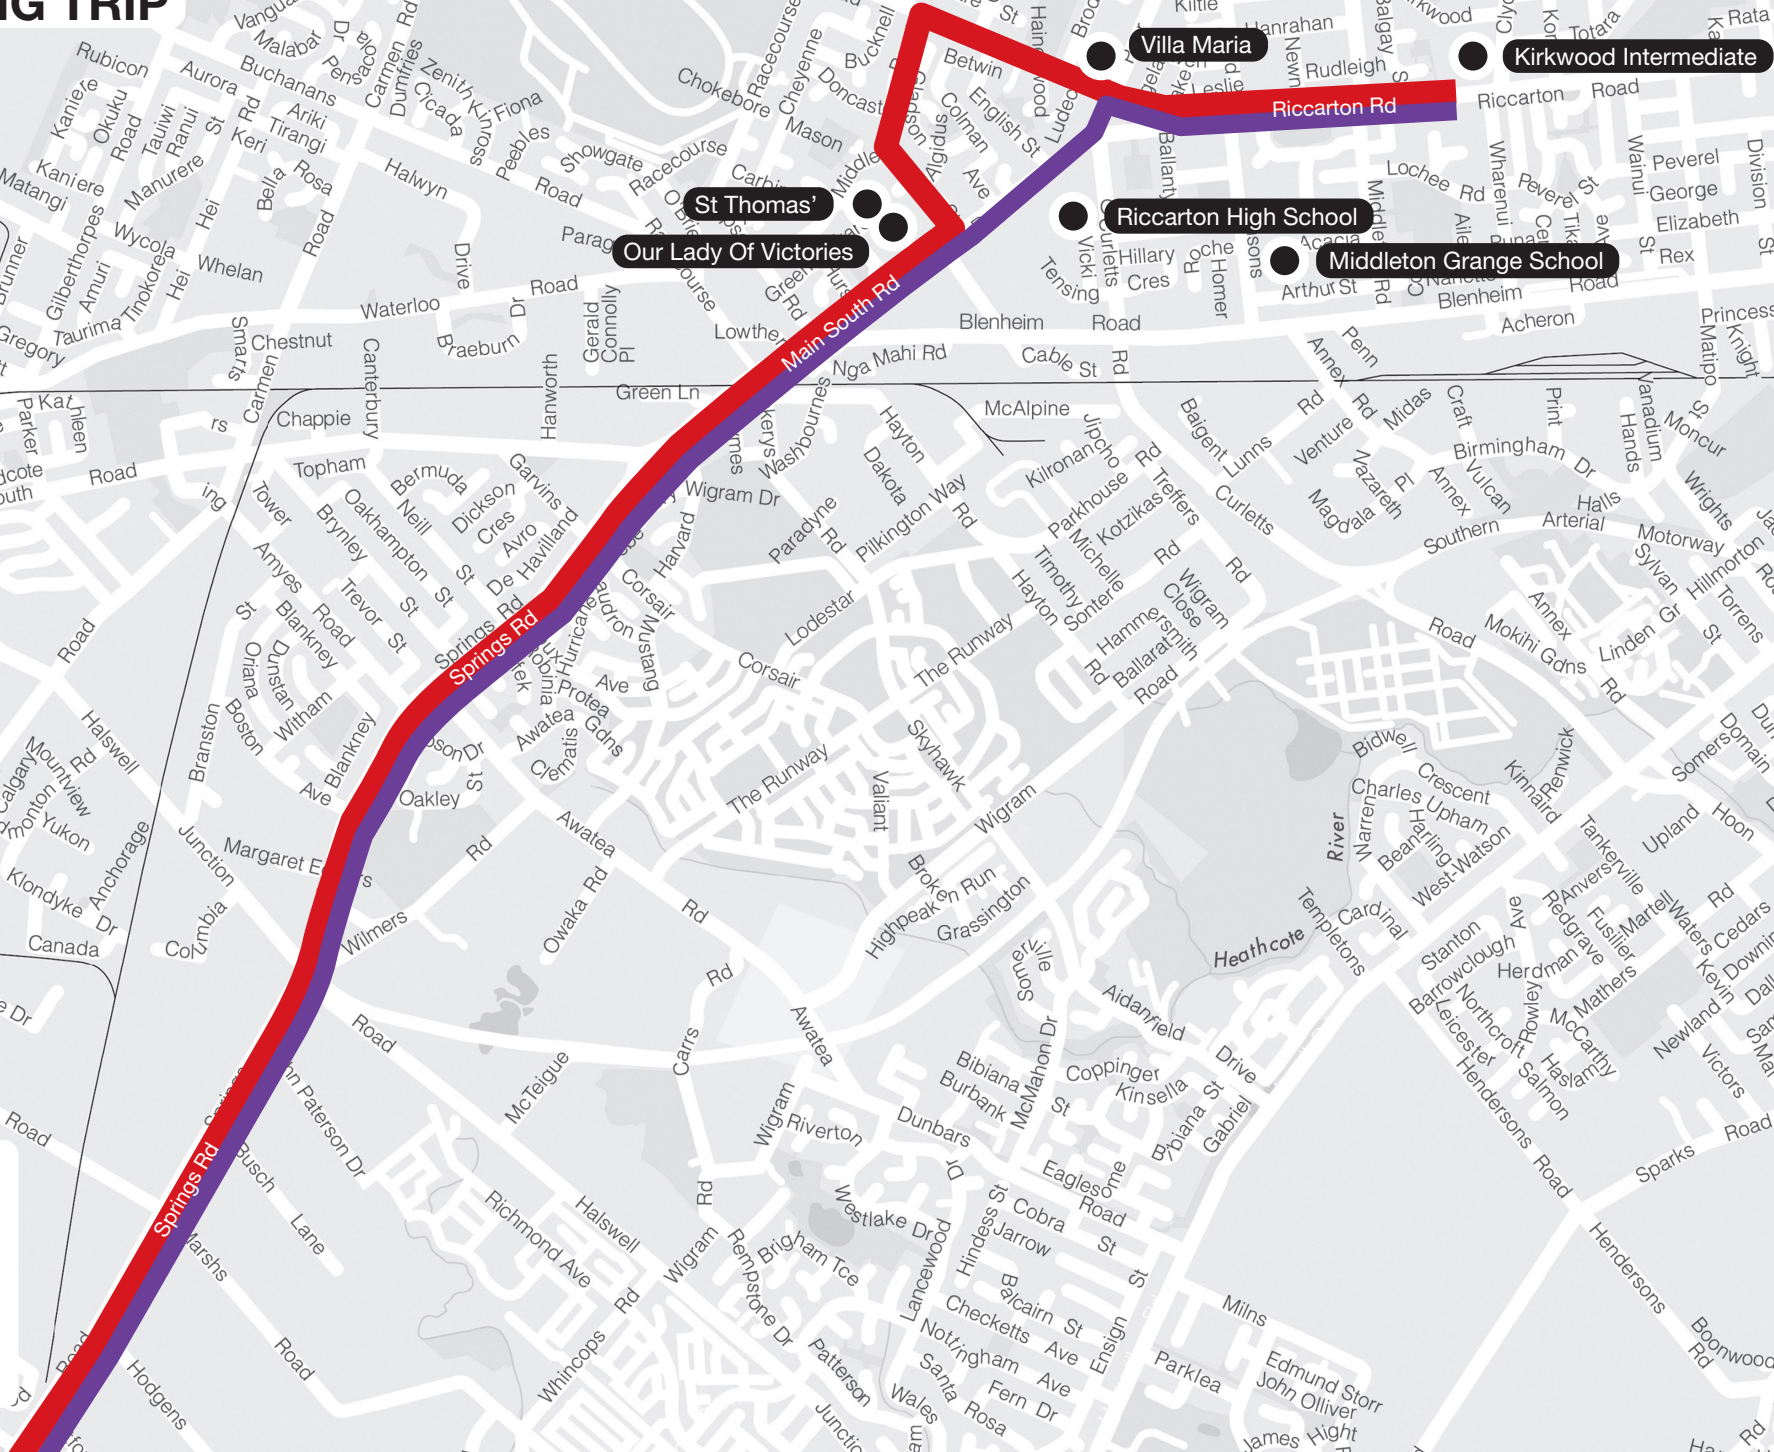

These services travel to Our Lady of Victories, St Thomas', Villa Maria College, Riccarton High School and Kirkwood Intermediate. Middleton Grange students can also use this service via the bus stops along Riccarton Rd.

Need help?

Give us a call on (03) 366 88 55
or visit metro.co.nz

MORNING TRIP

Lincoln

Prebbleton

76 Route Map

761 

763 

Bus start point 

MORNING TRIP

76 Route Map

761 

763 

Schools 

AFTERNOON TRIP

76 Route Map

- 761 
- 763 
- Schools 
- Bus start point 

AFTERNOON TRIP

Prebbleton

Lincoln

76 Route Map

761 

763 