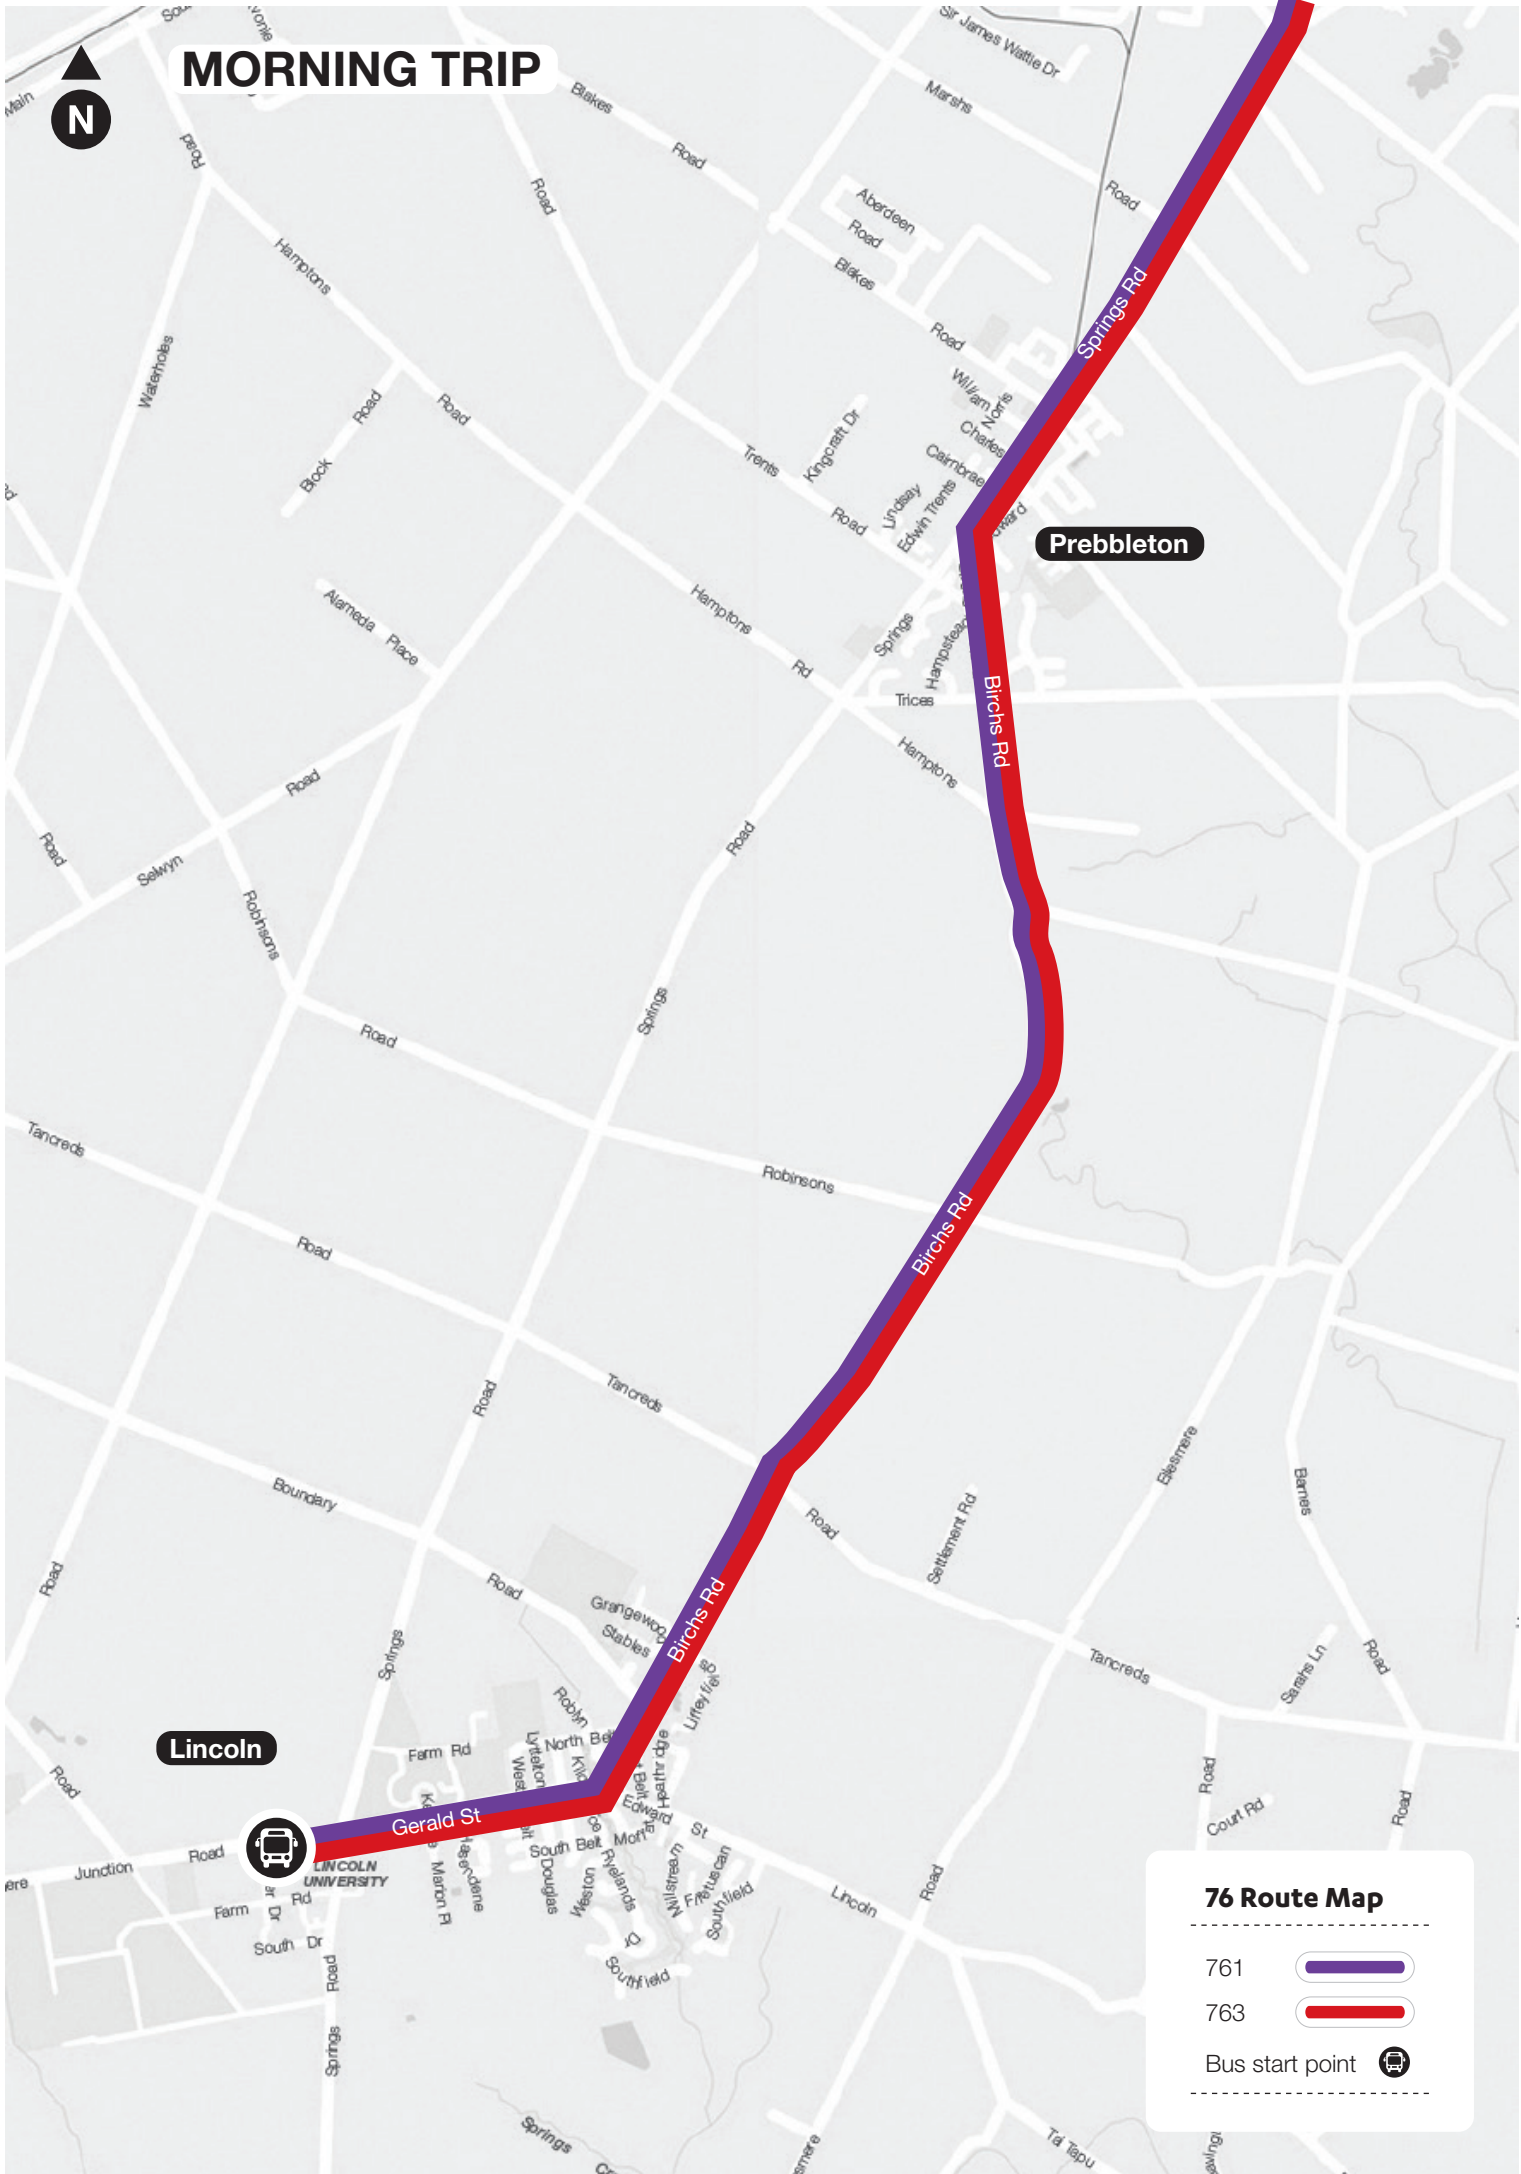

763 Lincoln to Upper Riccarton Schools

Morning Trip	Mon-Fri	Afternoon Trip	M/T/Th/F	Wed
Lincoln University	7.45am	Villa Maria	3.10pm	2.50pm
Prebbleton Shops	8.00am	Main South Rd (Riccarton High School)	3.13pm	2.53pm
Main South Rd (Riccarton High School)	8.15am	Prebbleton Shops	3.26pm	3.06pm
Kirkwood Intermediate	8.25am	Lincoln University	3.45pm	3.25pm

These services travel to Our Lady of Victories, St Thomas', Villa Maria College, Riccarton High School and Kirkwood Intermediate. Middleton Grange students can also use this service via the bus stops along Riccarton Rd.

Need help?

Give us a call on (03) 366 88 55
or visit metro.co.nz

MORNING TRIP

Lincoln

Prebbleton

76 Route Map

761 

763 

Bus start point 

MORNING TRIP

76 Route Map

761 

763 

Schools 

AFTERNOON TRIP

76 Route Map