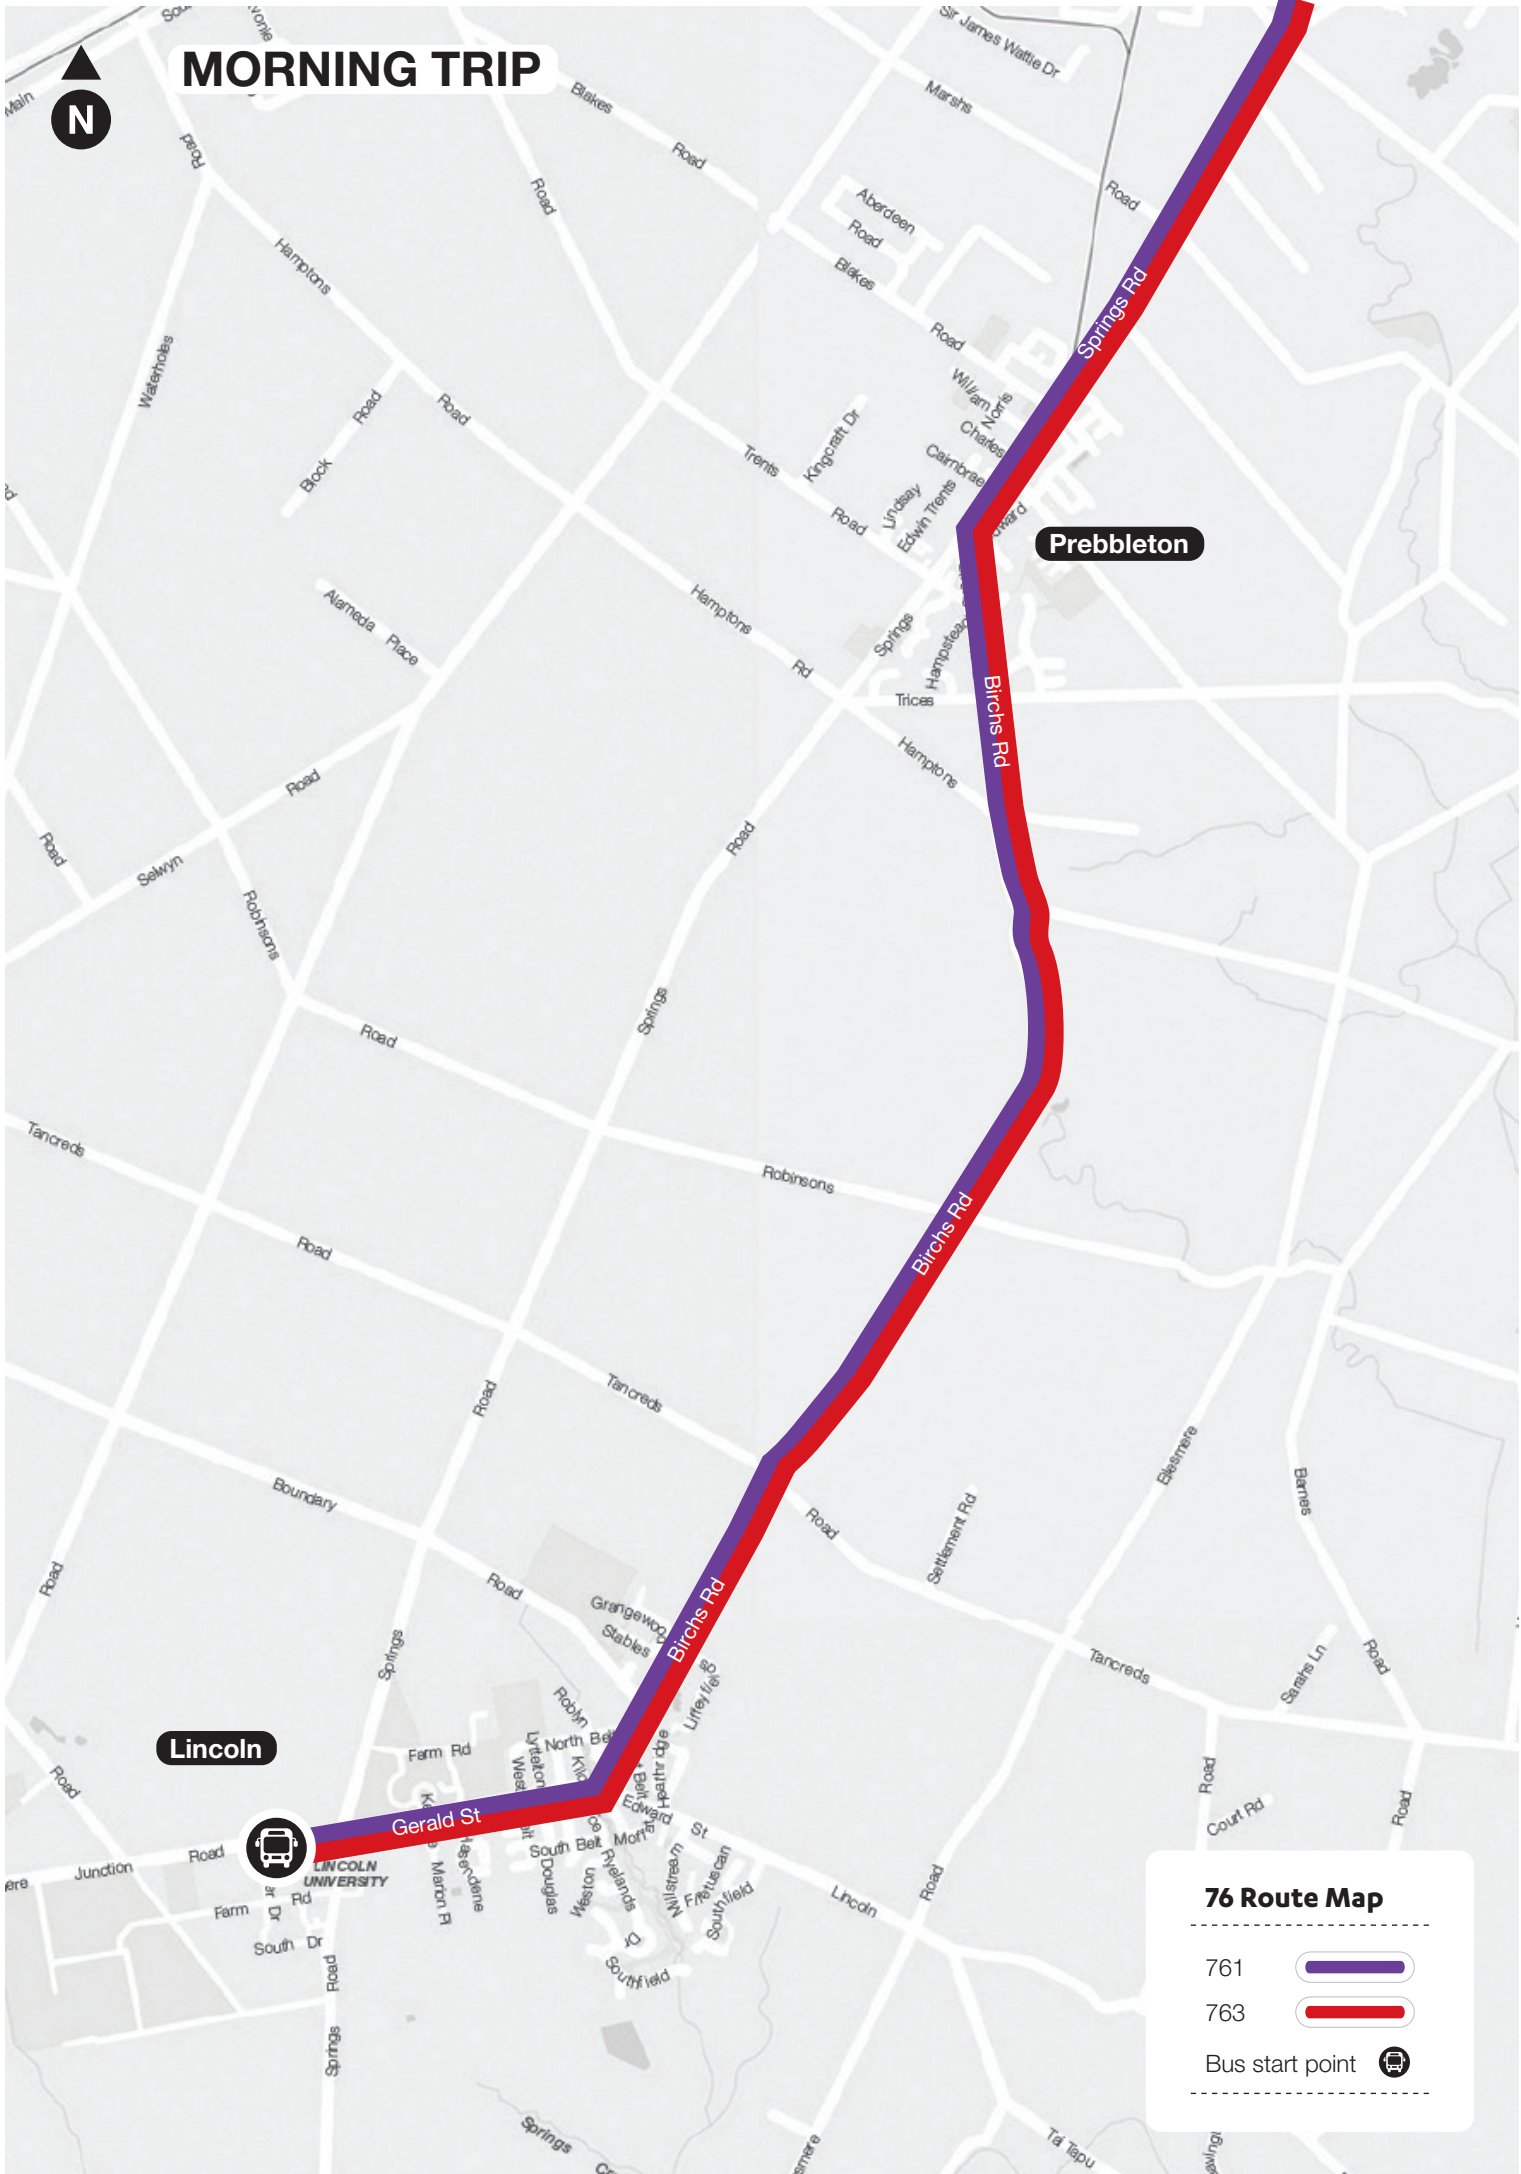

763 Lincoln to Upper Riccarton Schools

Morning Trip	Mon-Fri	Afternoon Trip	M/T/Th/F	Wed
Lincoln University	7.35am	Villa Maria	3.10pm	2.50pm
Prebbleton Shops	7.49am	Main South Rd (Riccarton High School)	3.13pm	2.53pm
Craven St (OLA/St Thomas)	8.13am	Prebbleton Shops	3.26pm	3.06pm
Villa Maria	8.17am	Lincoln University	3.45pm	3.25pm
Kirkwood Intermediate	8.25am			

These services travel to Our Lady of Victories, St Thomas', Villa Maria College, Riccarton High School and Kirkwood Intermediate. Middleton Grange students can also use this service via the bus stops along Riccarton Rd.

Need help?

Give us a call on (03) 366 88 55
or visit metro.co.nz

MORNING TRIP

Lincoln

Prebbleton

76 Route Map

761 

763 

Bus start point 

MORNING TRIP

76 Route Map

761 

763 

Schools 

AFTERNOON TRIP

76 Route Map