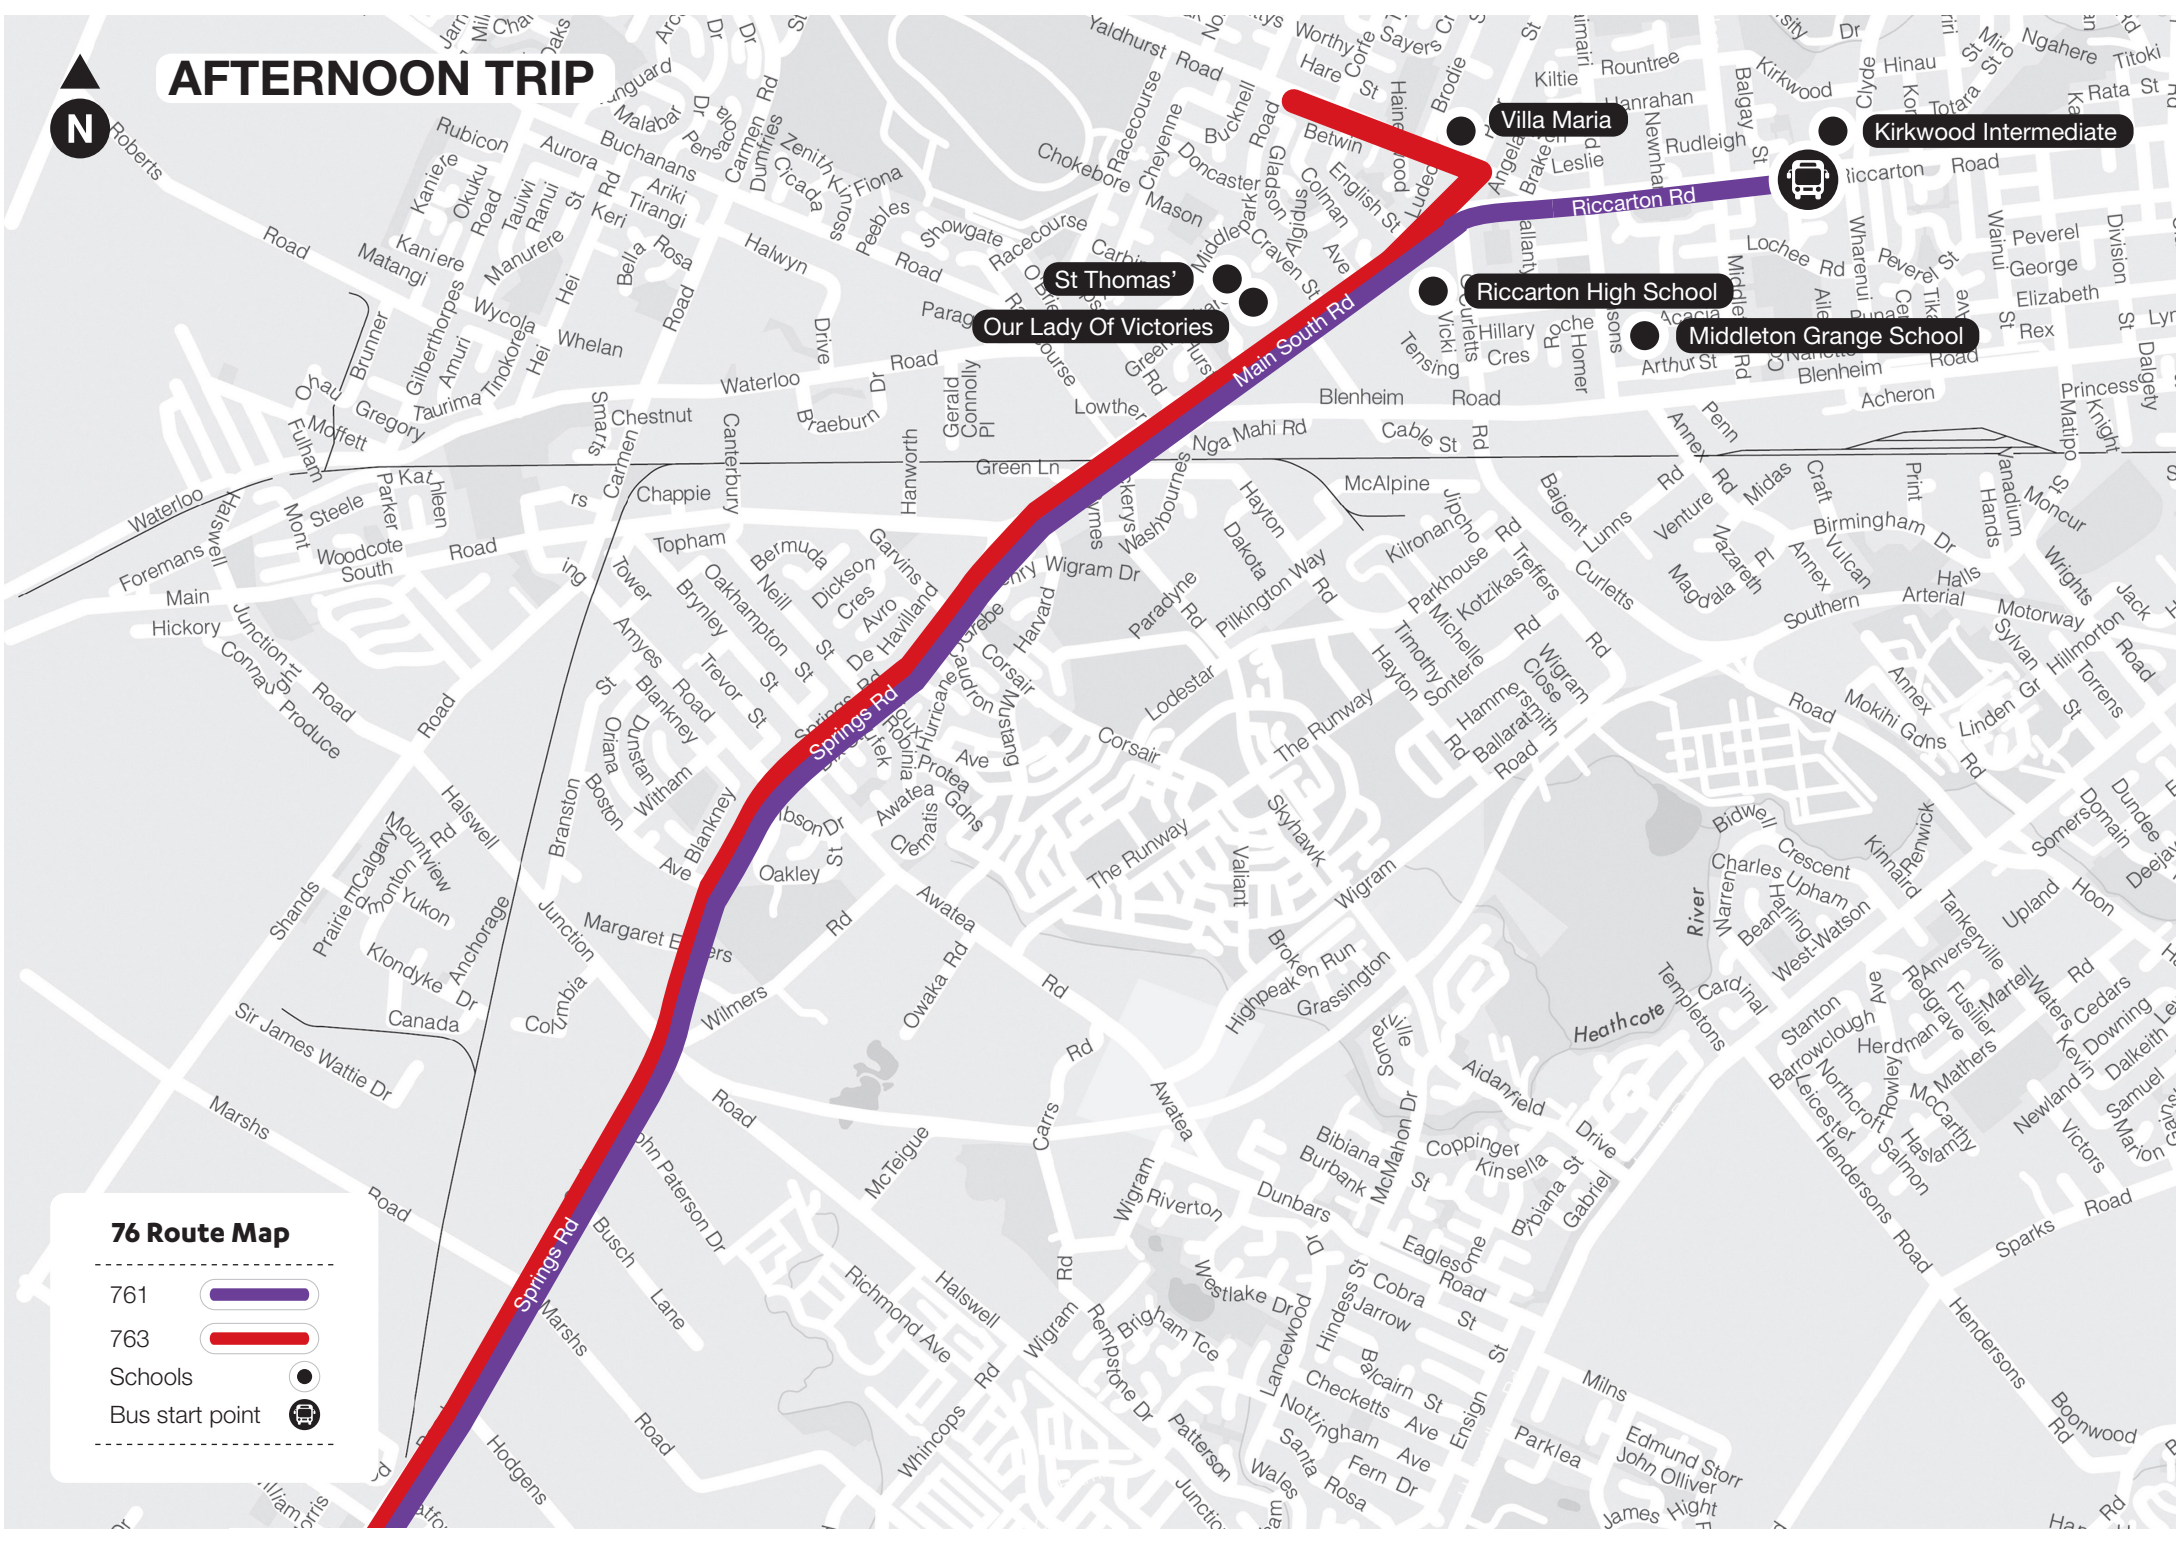

These services travel to Our Lady of Victories, St Thomas', Villa Maria College, Riccarton High School and Kirkwood Intermediate. Middleton Grange students can also use this service via the bus stops along Riccarton Rd.

Need help?

Give us a call on (03) 366 88 55
or visit metro.co.nz

MORNING TRIP

Lincoln

Prebbleton

76 Route Map

761 

763 

Bus start point 

MORNING TRIP

76 Route Map

761 

763 

Schools 

AFTERNOON TRIP

76 Route Map

761 

763 

Schools 

Bus start point 

AFTERNOON TRIP

Lincoln

Prebbleton

76 Route Map