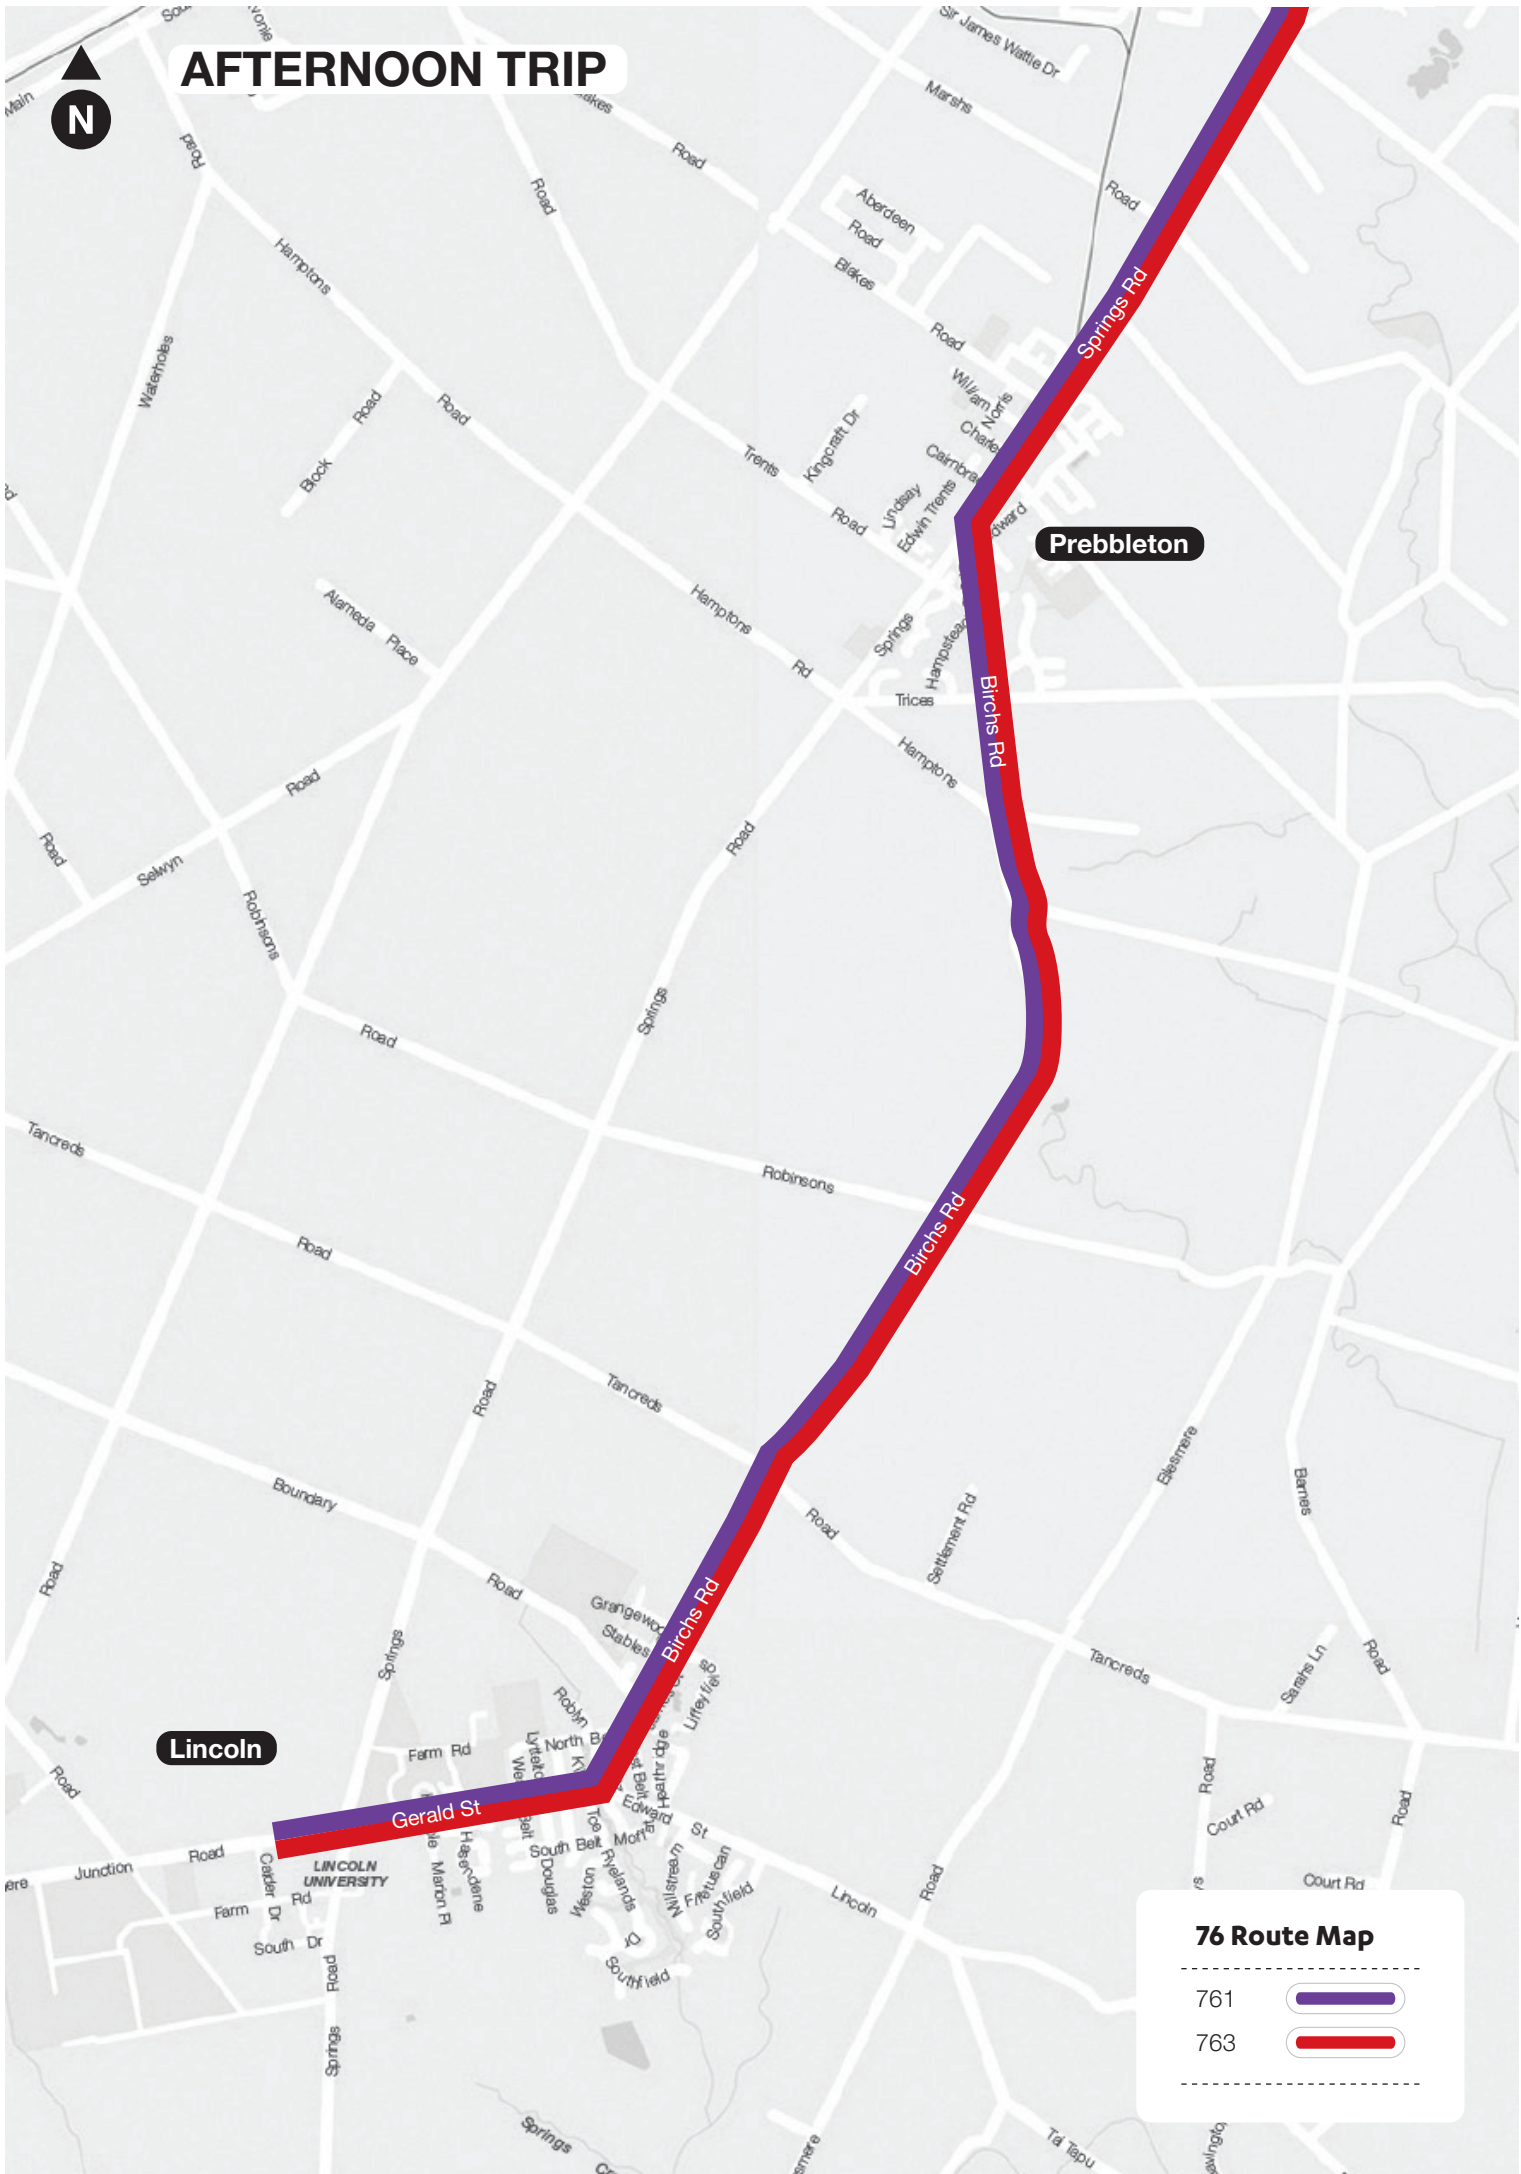

Lincoln To Upper Riccarton Schools

761 Lincoln to Upper Riccarton Schools

Morning Trip	Mon-Fri	Afternoon Trip	Mon-Fri
Lincoln University	7.35am	Kirkwood Intermediate	3.05pm
Prebbleton Shops	7.49am	Church Corner (Riccarton Rd)	3.10pm
Main South Rd (Riccarton High School)	8.15am	Main South Rd	3.13pm
Kirkwood Intermediate	8.25am	Prebbleton Shops	3.26pm
		Lincoln University	3.45pm

Need help?

Give us a call on (03) 366 88 55
or visit metro.co.nz

MORNING TRIP

Lincoln

Prebbleton

76 Route Map

761 

763 

Bus start point 

MORNING TRIP

76 Route Map

761 

763 

Schools 

AFTERNOON TRIP

76 Route Map

761 

763 

Schools 

Bus start point 

AFTERNOON TRIP

Lincoln

Prebbleton

76 Route Map