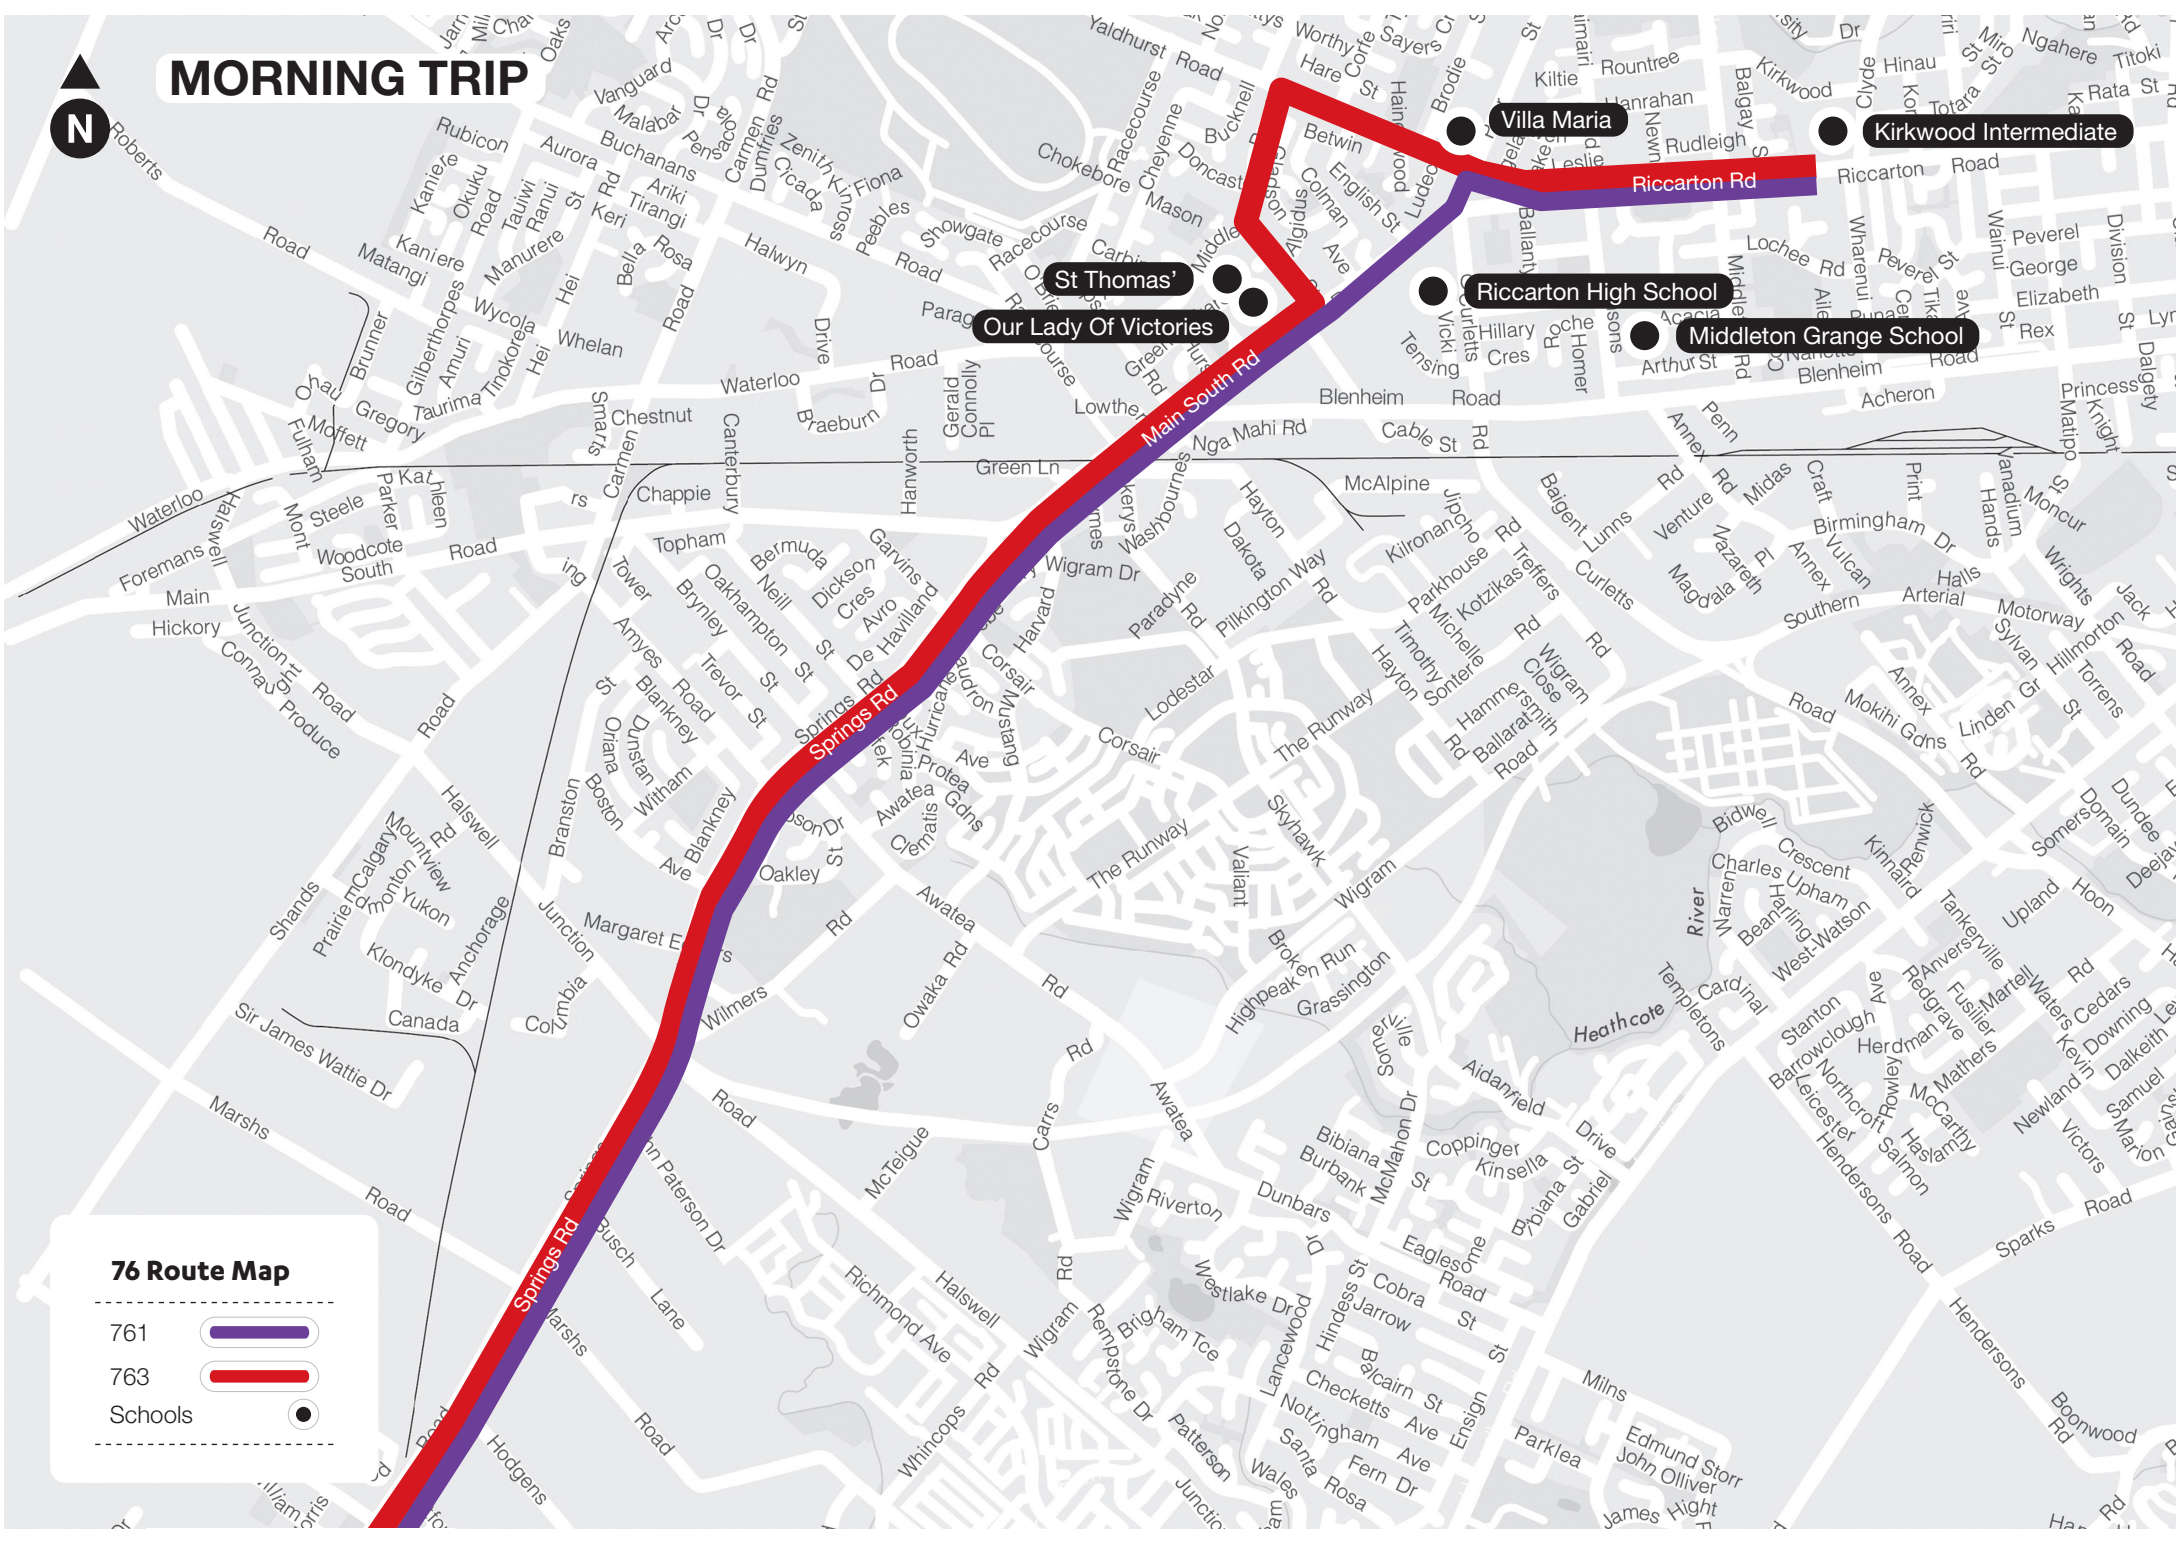

These services travel to Our Lady of Victories, St Thomas', Villa Maria College, Riccarton High School and Kirkwood Intermediate. Middleton Grange students can also use this service via the bus stops along Riccarton Rd.

Need help?

Give us a call on (03) 366 88 55
or visit metro.co.nz

MORNING TRIP

Lincoln

Prebbleton

76 Route Map

761 

763 

Bus start point 

MORNING TRIP

76 Route Map

761 

763 

Schools 

AFTERNOON TRIP

76 Route Map

761 

763 

Schools 

Bus start point 

AFTERNOON TRIP

Lincoln

Prebbleton

76 Route Map