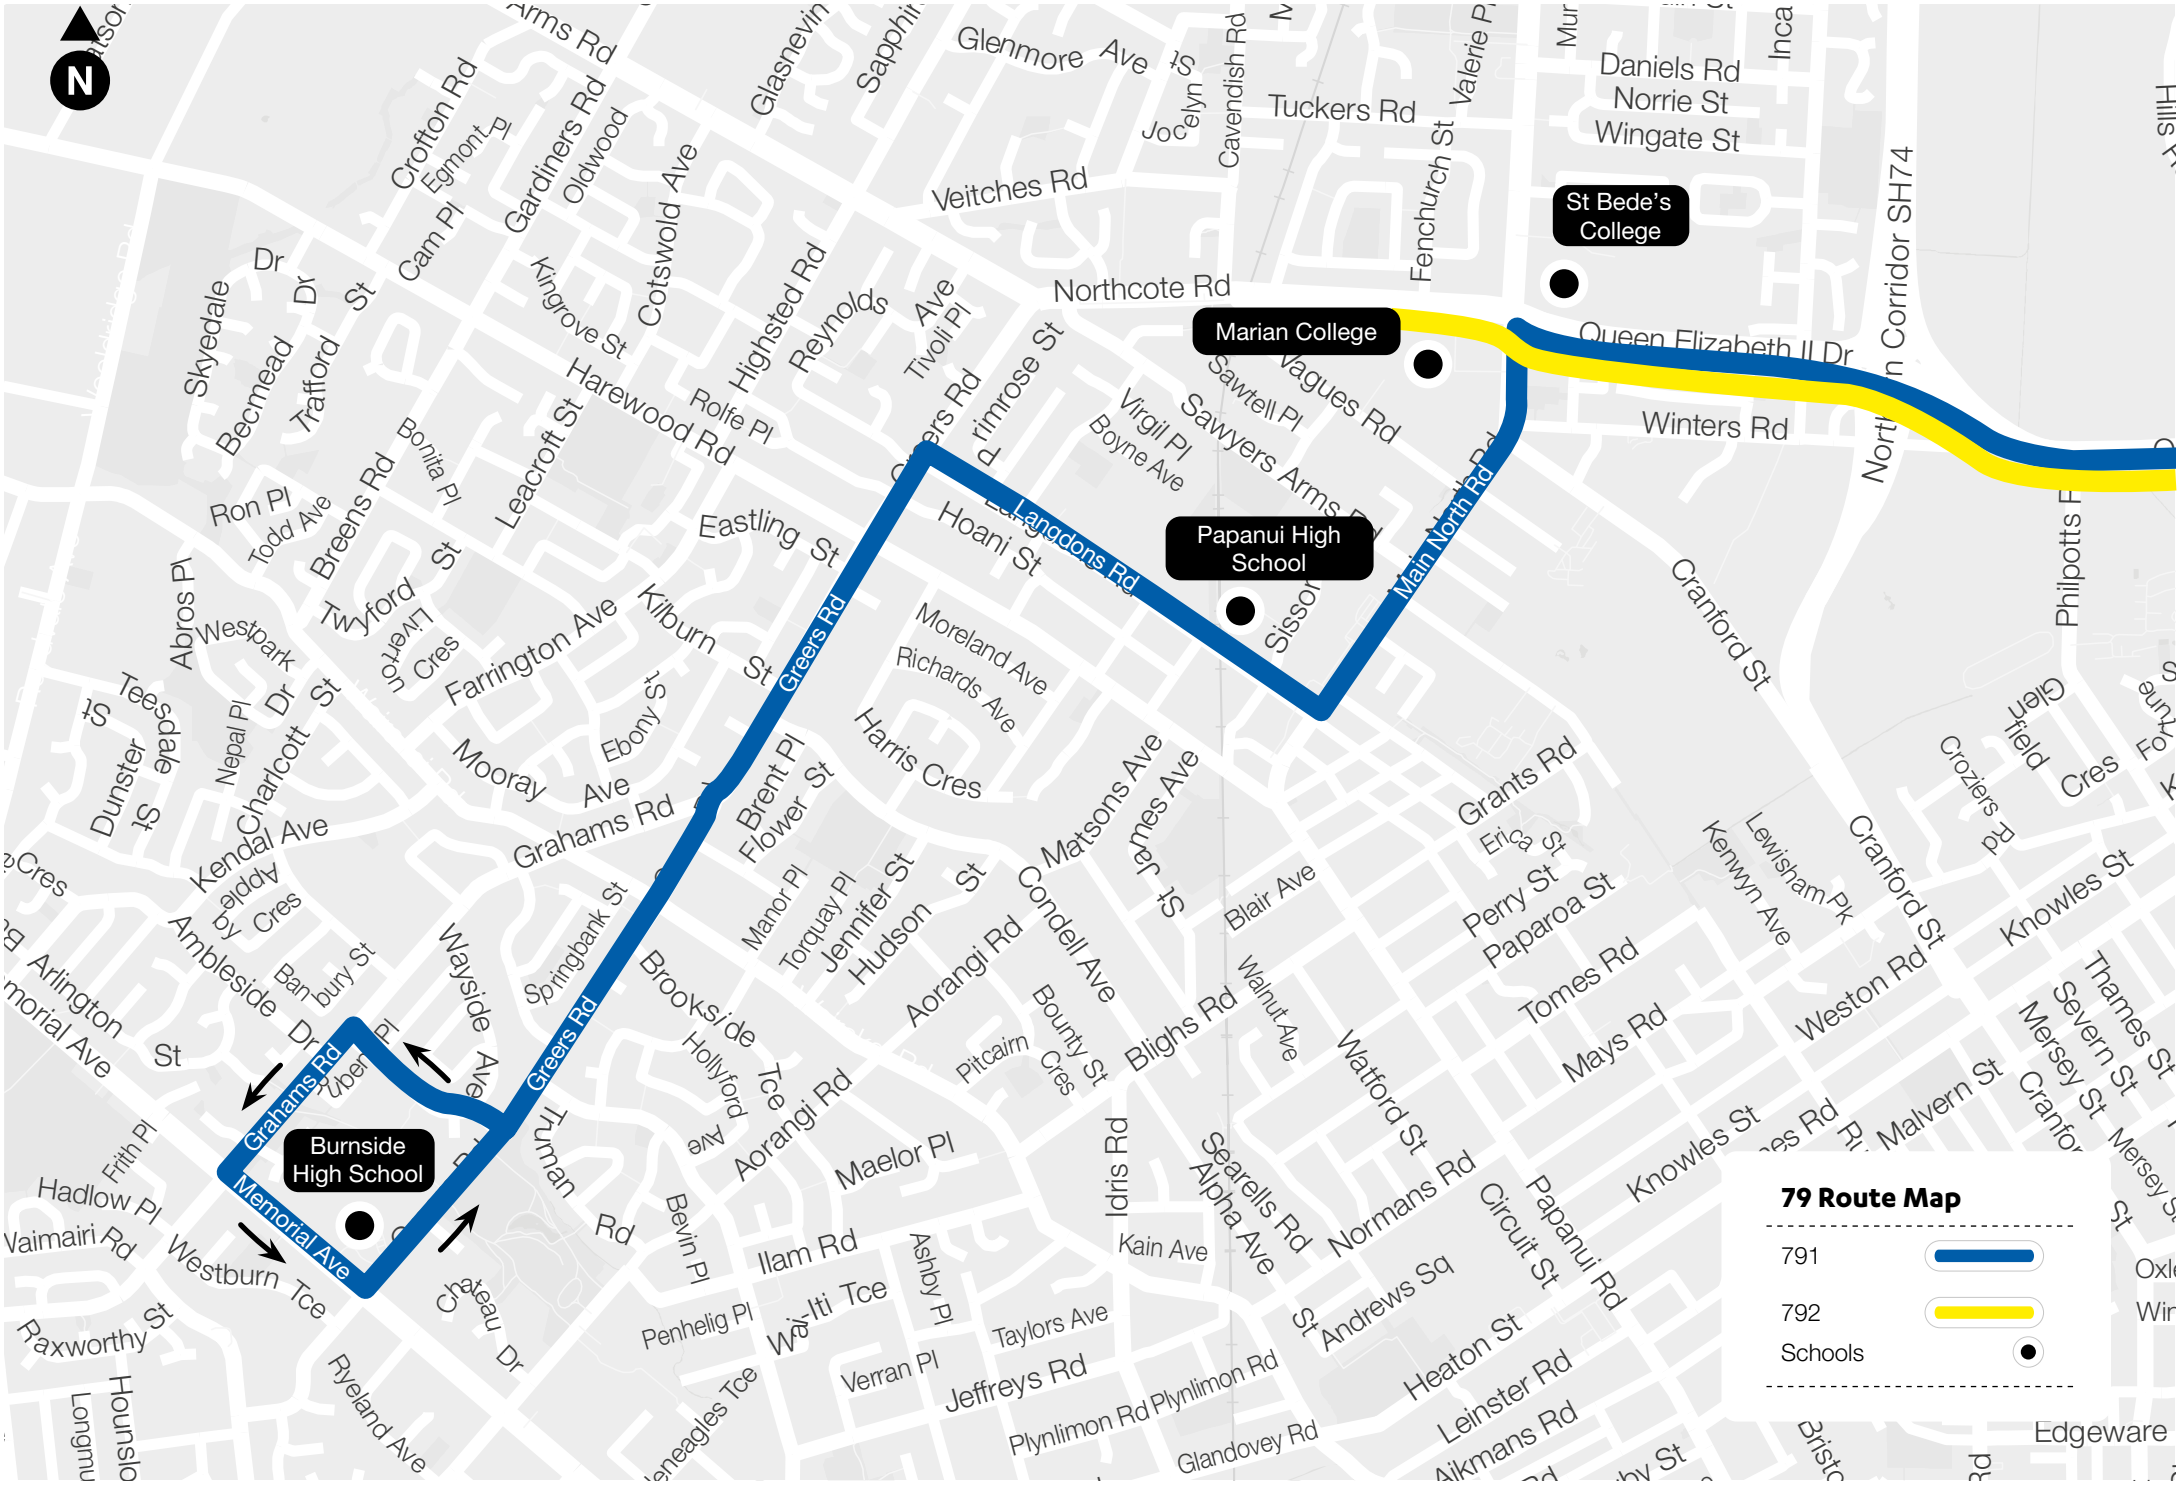

Burnside High School

Papanui High School

Marian College

St Bede's College

79 Route Map

791

792

Schools