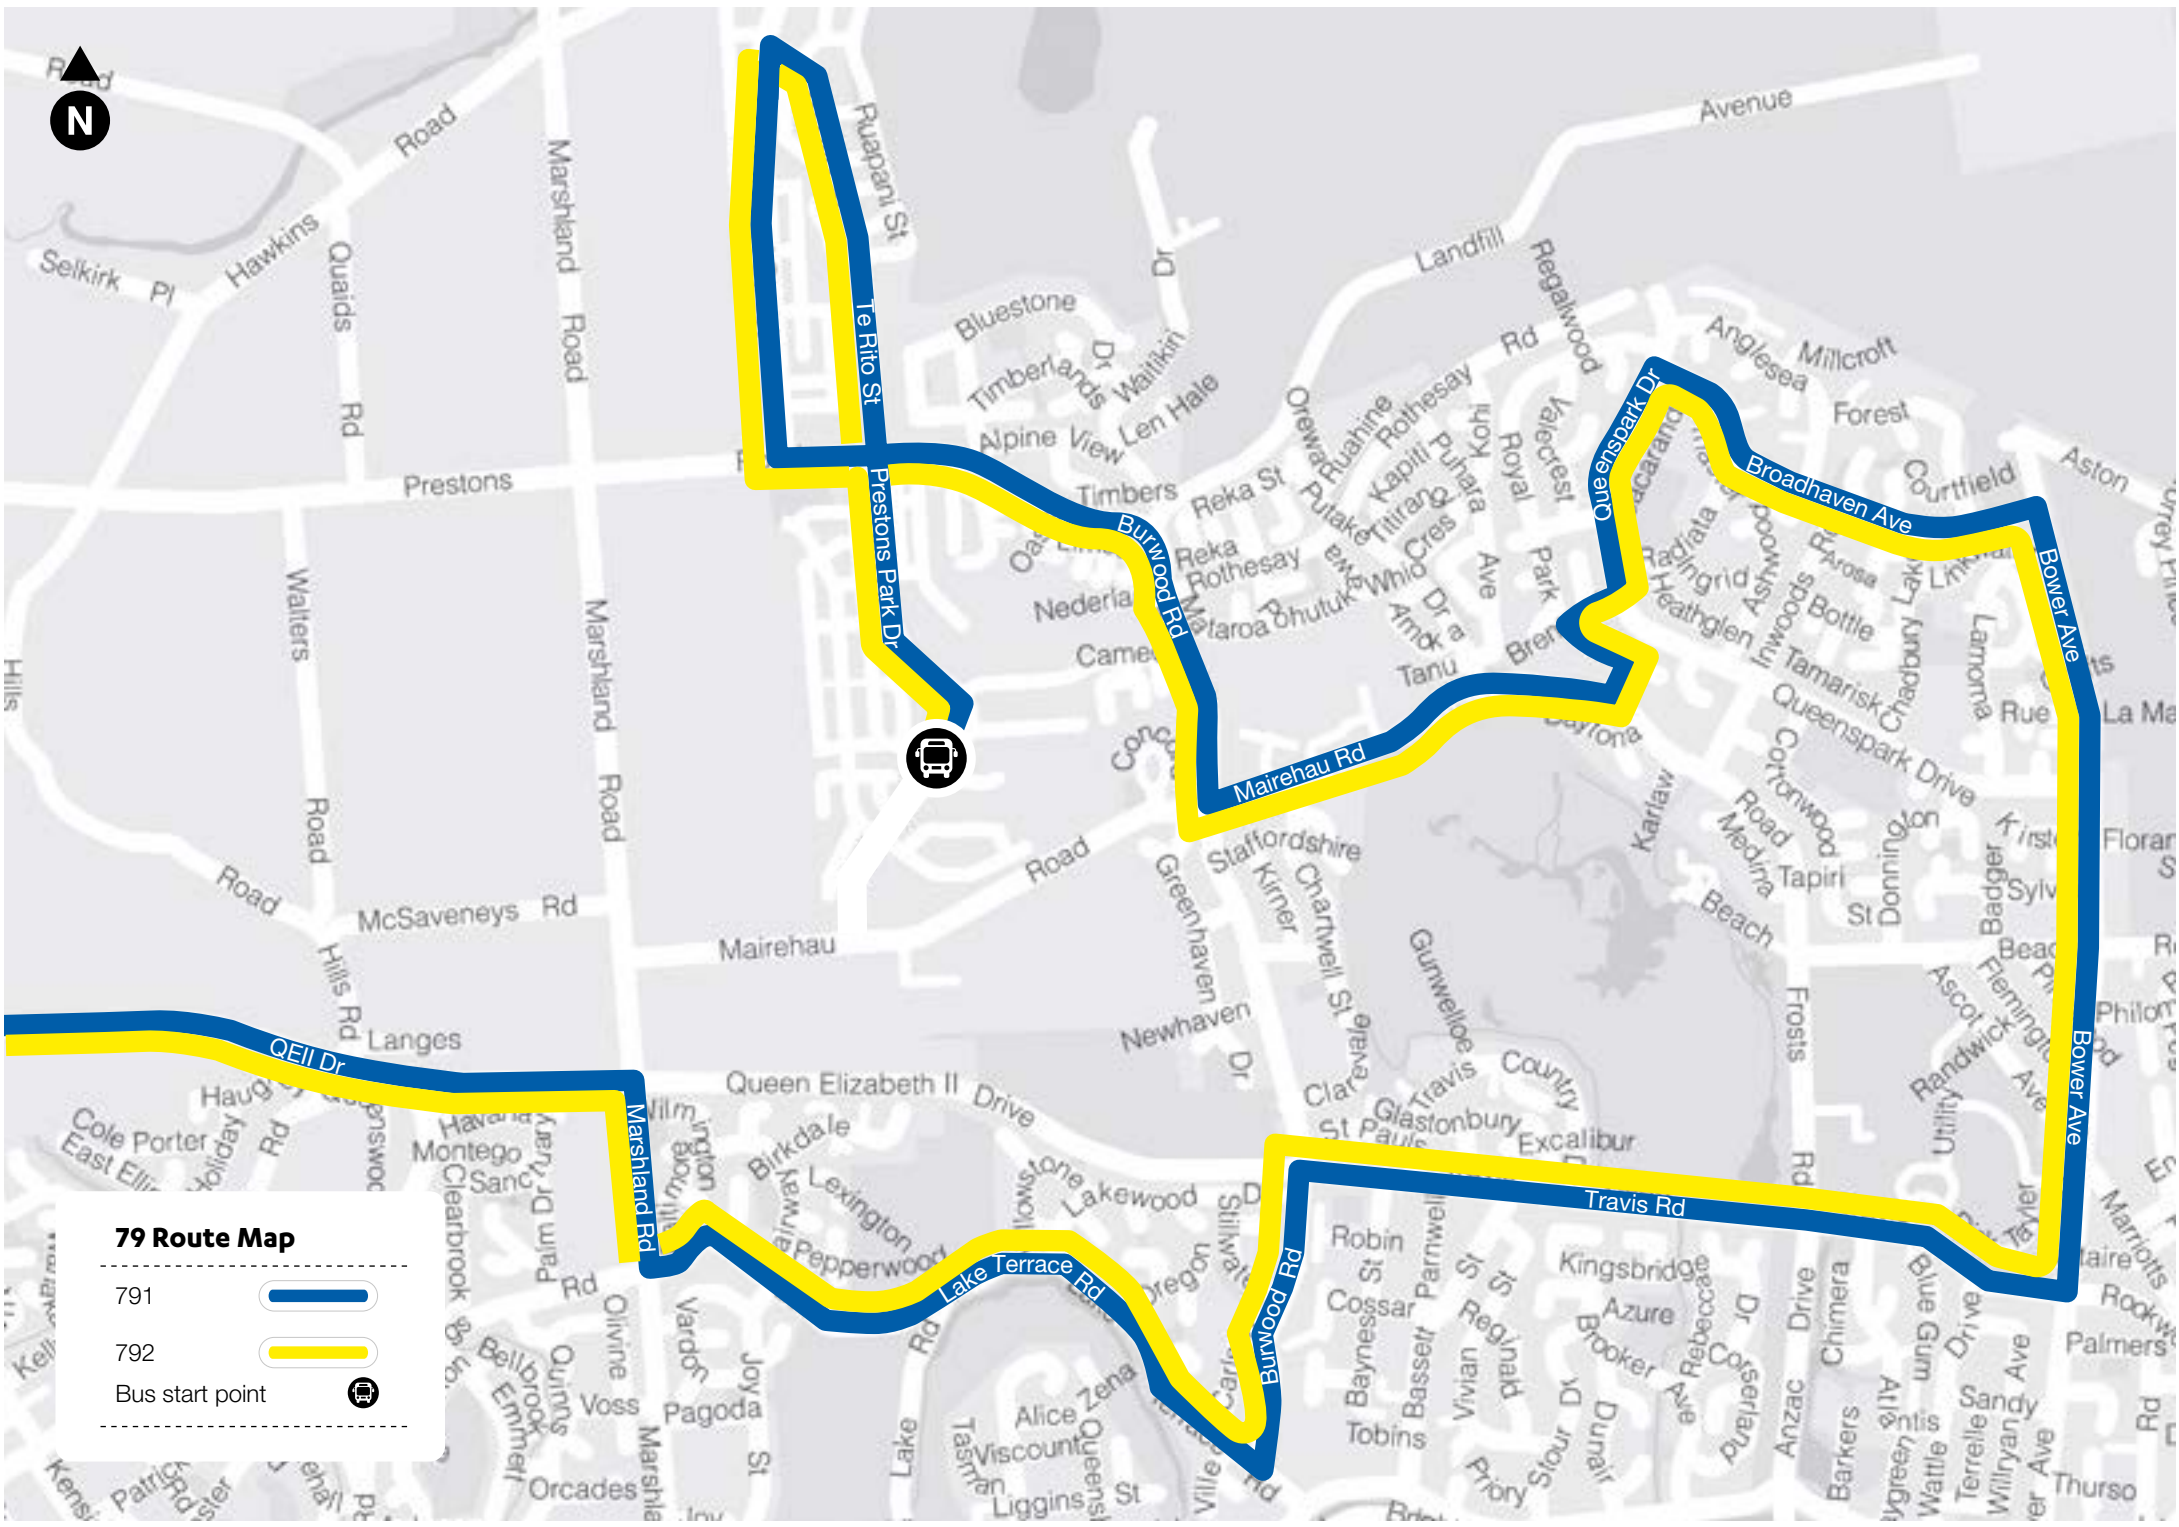

79 Route Map

791

792

Bus start point