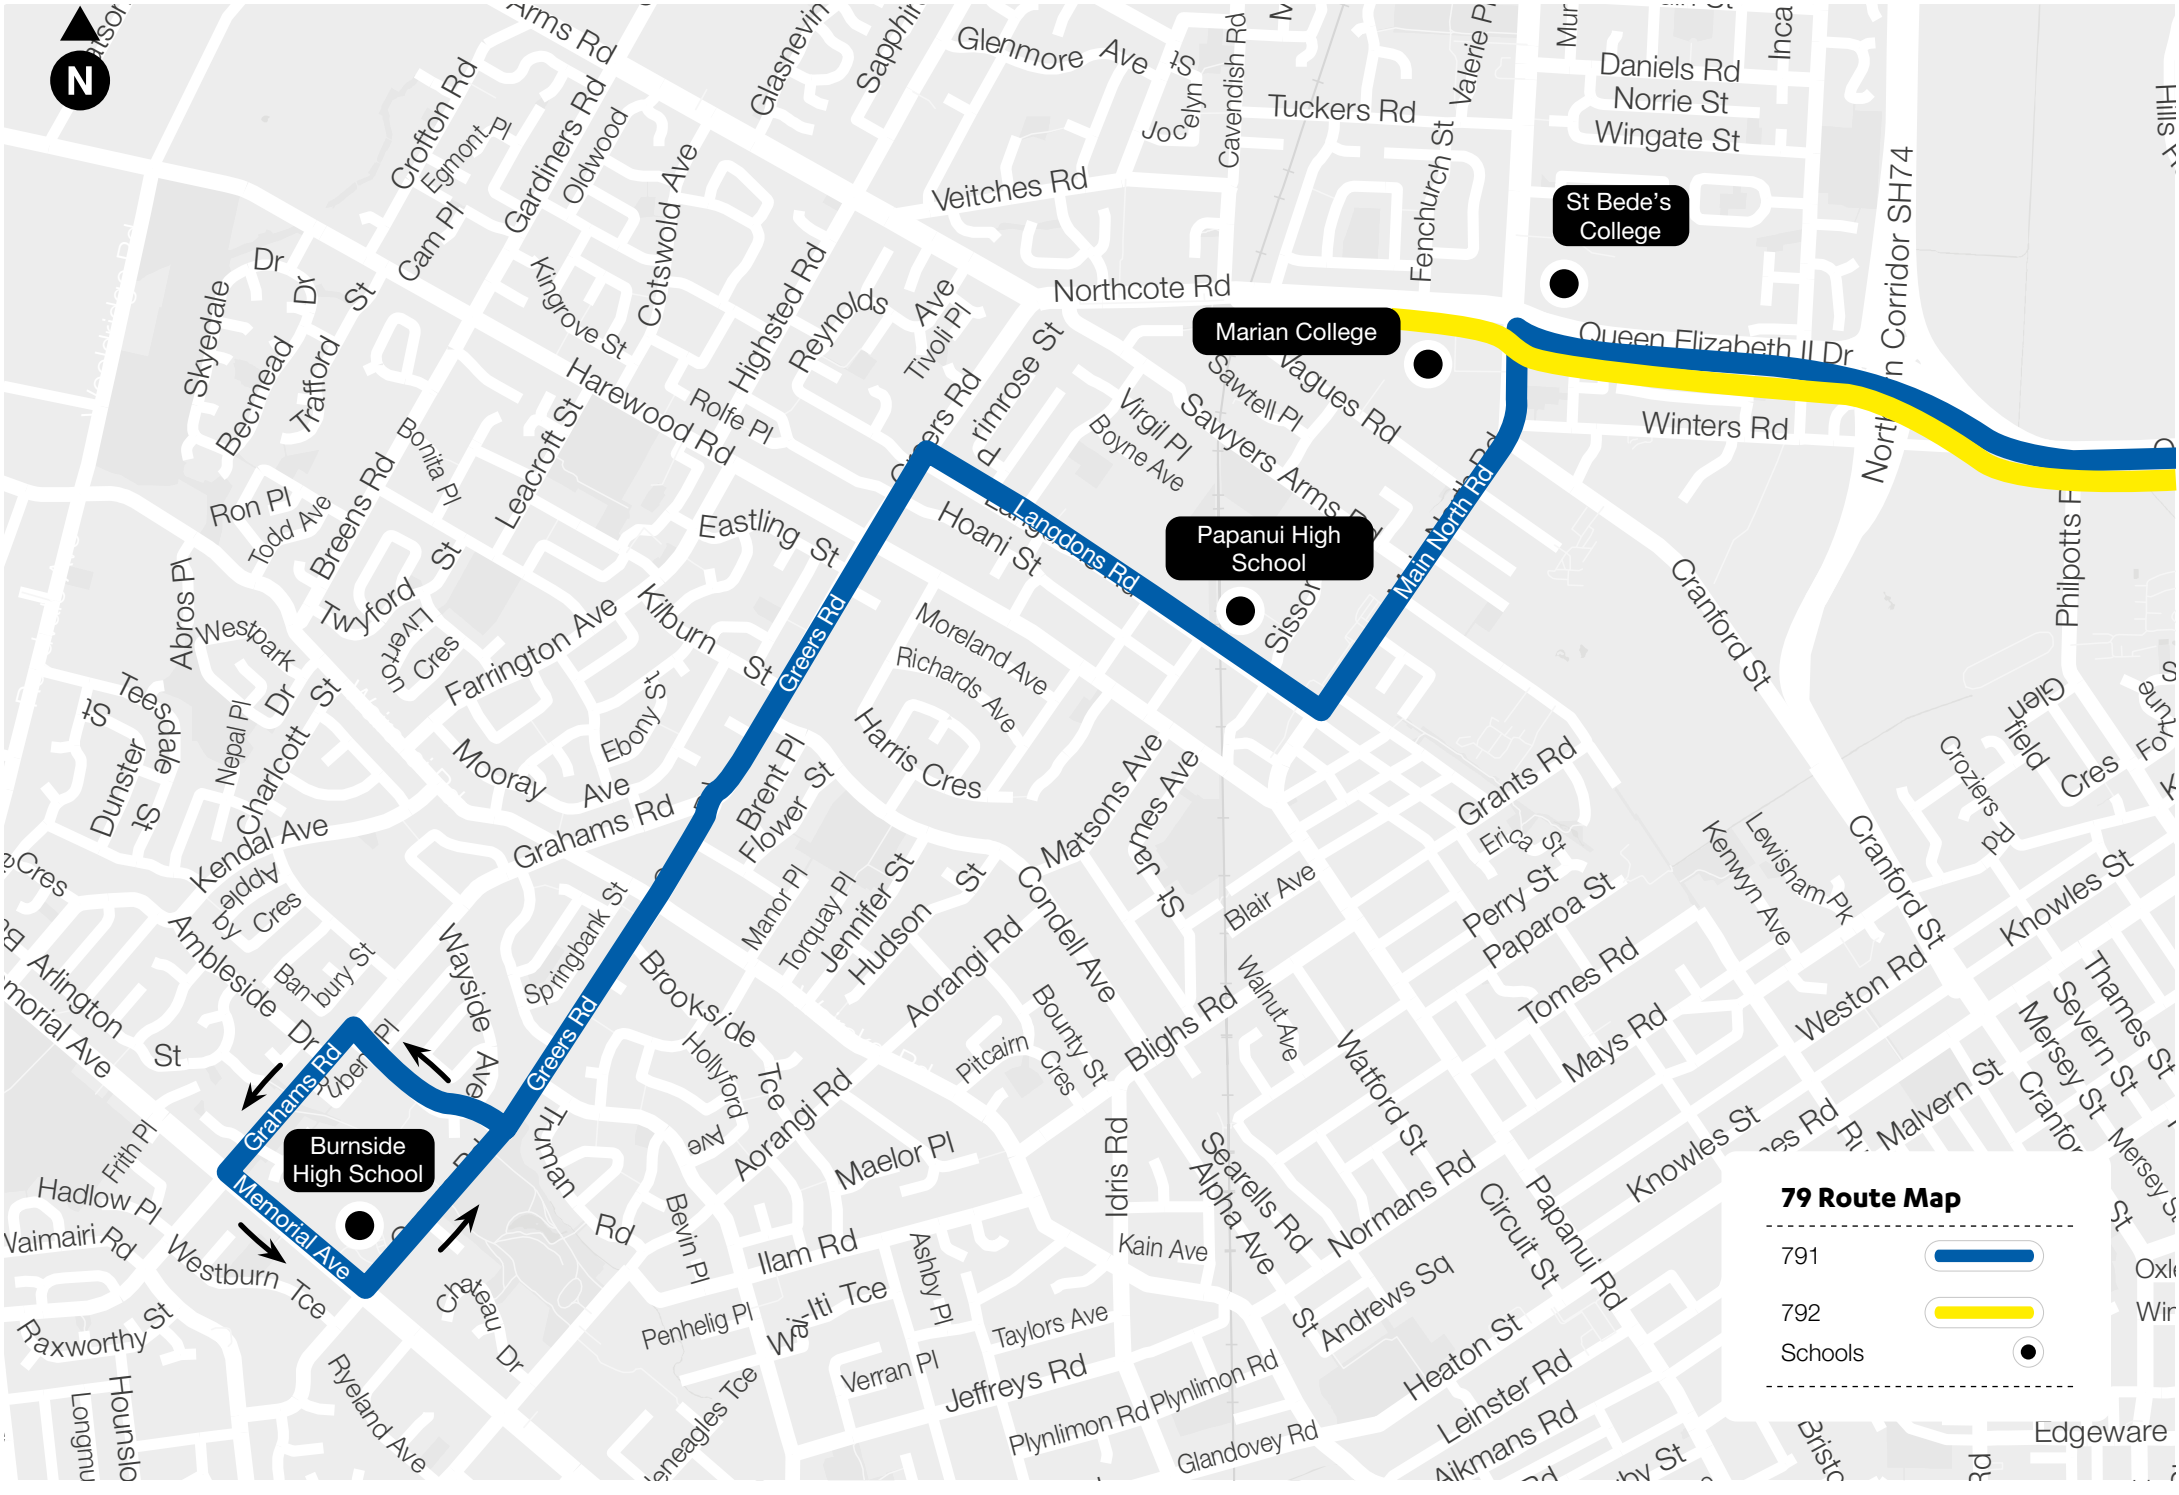

St Bede's College, Papanui High School and Burnside High School

791 Parklands and Burwood

Morning Trip	Mon only	T/W/Th/F
Prestons Park Drive (nr Aviemore Park)	7.20am	7.00am
Te Korari Street	7.25am	7.05am
Burwood Hospital (outside stop)	7.30am	7.10am
Bower Ave (near Dick Taylor Dr)	7.45am	7.25am
Lake Terrace Rd	7.55am	7.35am
St Bede's College	8.08am	7.48am
Papanui High School	8.12am	7.52am
Burnside High School	8.22am	8.02am

791* Parklands and Burwood

Afternoon Trip	M/T/Th/F	Wed only
Burnside High School	2.55pm	2.40pm
Papanui High School	3.04pm	2.48pm
Marian College (Main North Rd)	3.13pm	2.52pm
Lake Terrace Rd	3:22pm	3:05pm
Bower Ave (near Dick Taylor Dr)	3:31pm	3:13pm
Burwood Hospital	3.38pm	3.22pm
Te Korari St	3.42pm	3.27pm
Prestons Park Drive (nr Aviemore Park)	3.49pm	3.32pm

* Please note that 791 and 792 routes have merged in the afternoon.

792 Parklands to Marian College

Morning Trip	M/T/Th/F	Wed only
Prestons Park Drive (nr Aviemore Park)	7.30am	7.50am
Te Korari Street	7.35am	7.55am
Burwood Hospital (outside stop)	7.40am	8:00am
Bower Ave (near Dick Taylor Dr)	7:50am	8:15am
Lake Terrace	8.05am	8.25am
Marian College (Northcote Rd)	8.20am	8.40am

Need help?

Give us a call on (03) 366 88 55
or visit metro.co.nz

79 Route Map

791 

792 

Bus start point 

Burnside High School

Papanui High School