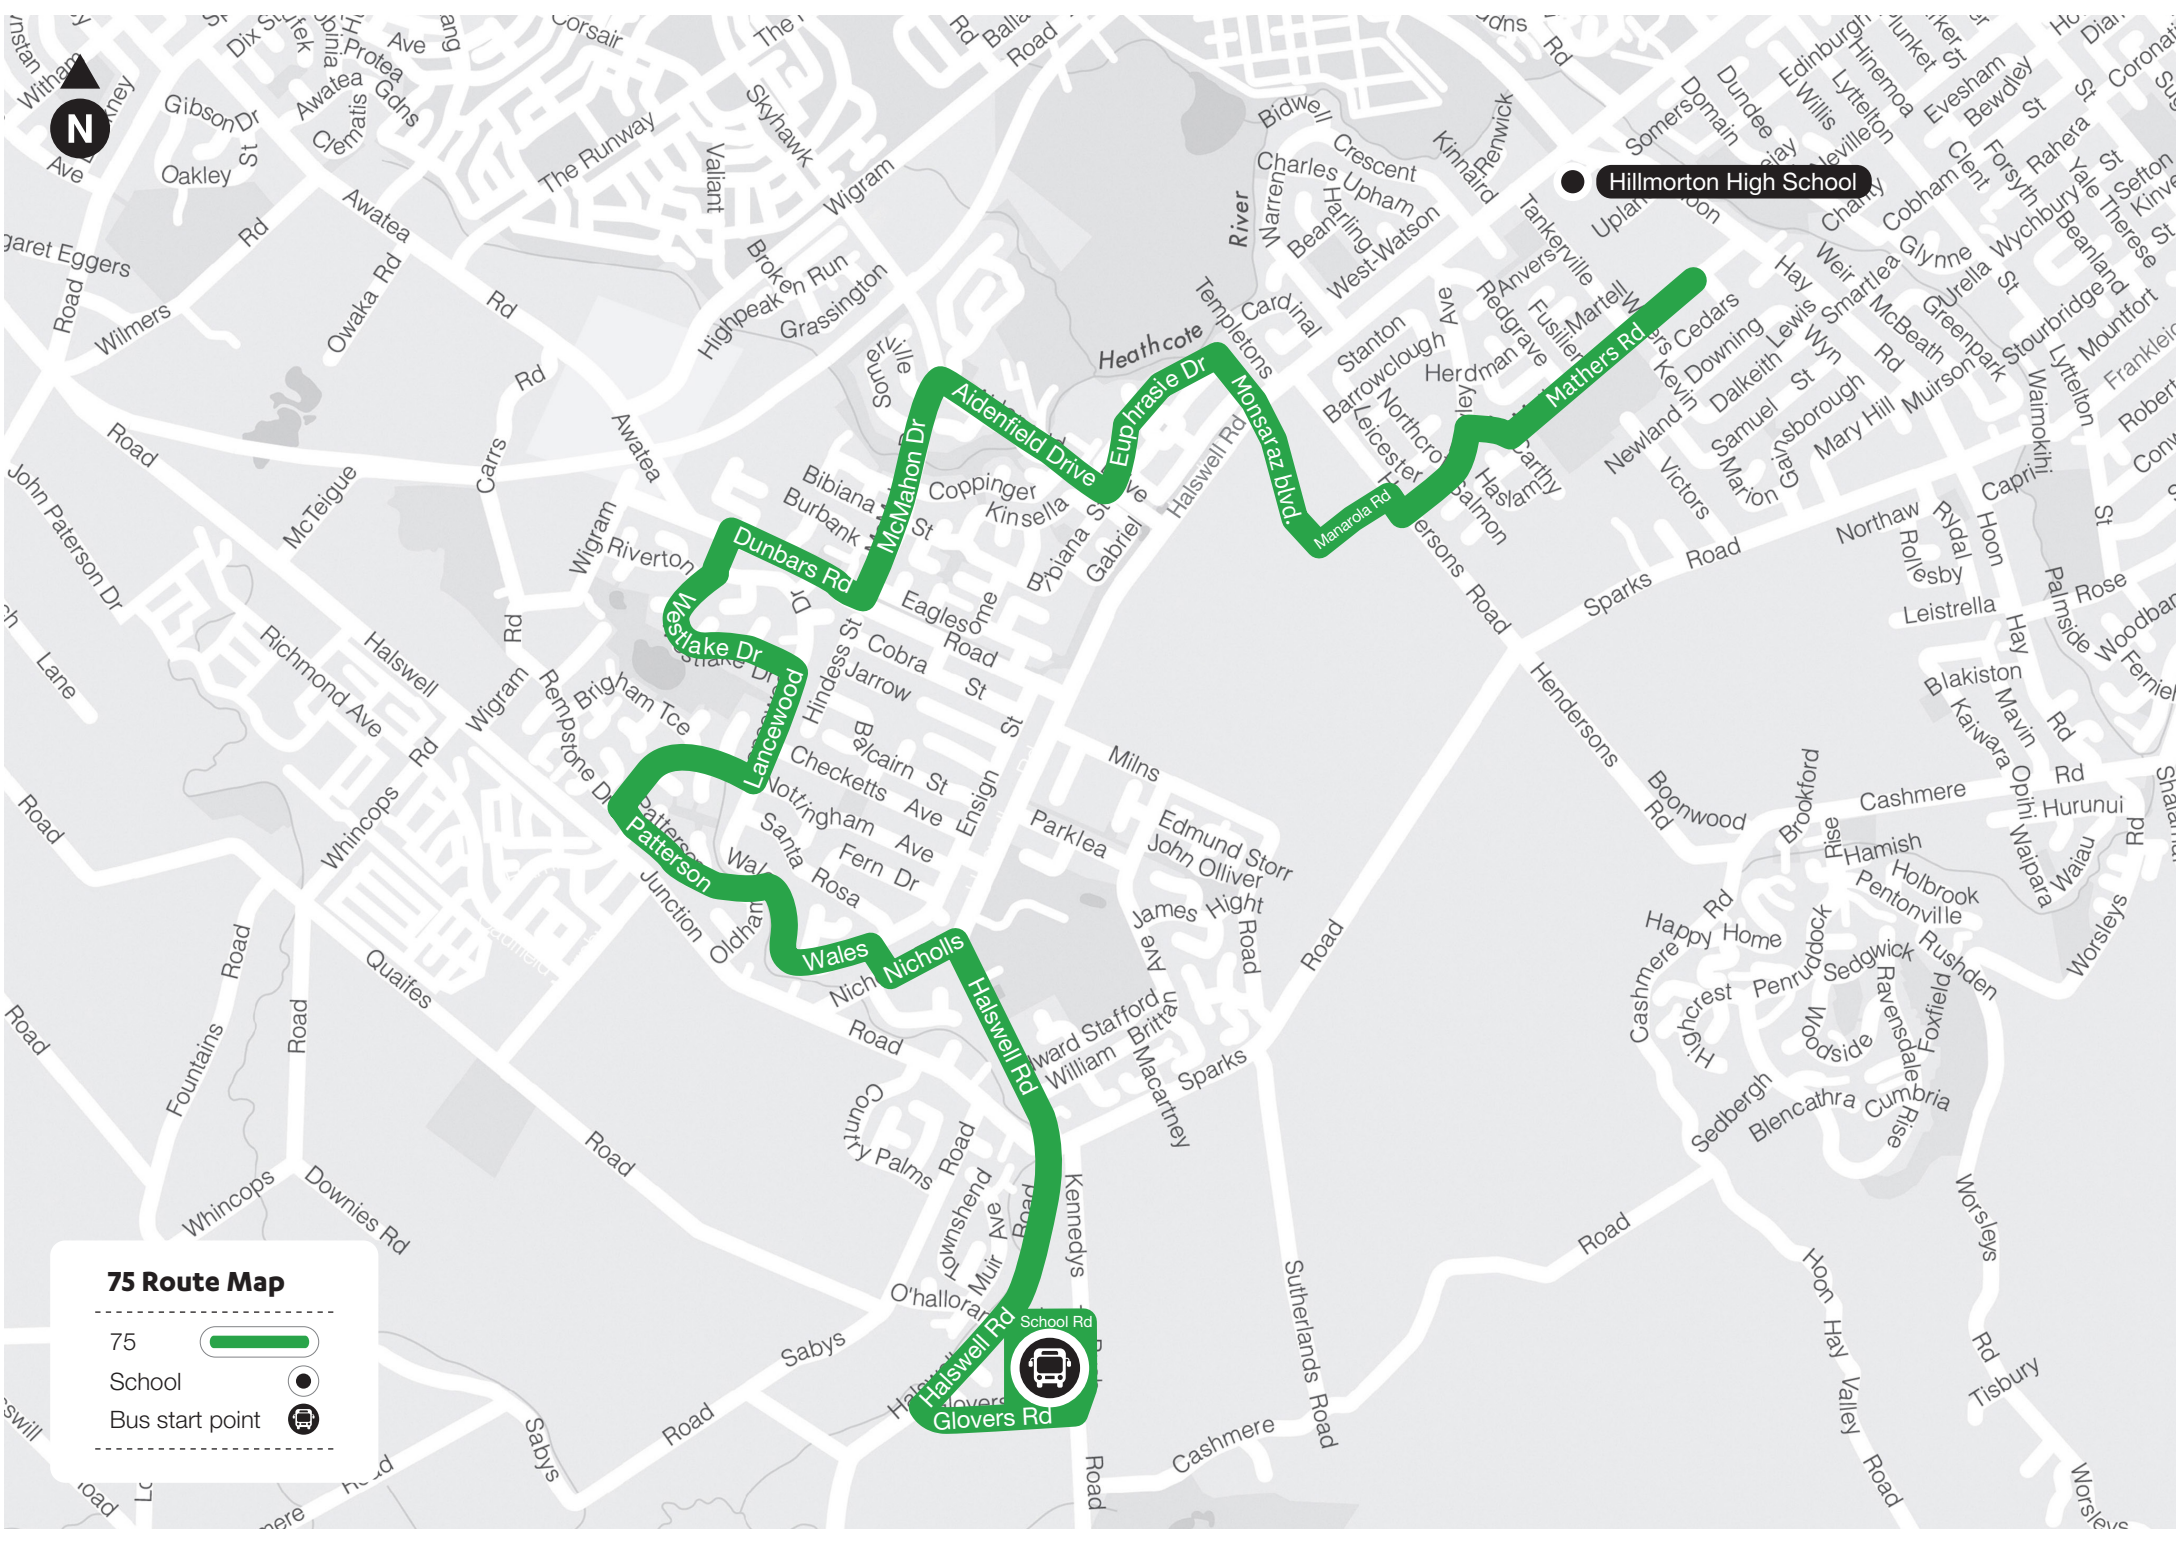

Halswell To Hillmorton High School

751 Halswell To Hillmorton High School

Morning Trip	Mon	Tue-Fri
Halswell School (School Rd)	8.35am	8.15am
Dunbars Rd/McMahon Dr	8.47am	8.27am
Hillmorton High School (Mathers Rd near Waters St)	9.05am	8.45am

Afternoon Trip	M/T/Th/F	Wed
Hillmorton High School (Mathers Rd near Waters St)	3.10pm	2.45pm
Dunbars Rd/McMahon Dr	3.18pm	2.53pm
Halswell School (School Rd)	3.35pm	3.10pm

Need help?

Give us a call on (03) 366 88 55
or visit metro.co.nz

75 Route Map

75 

School 

Bus start point 